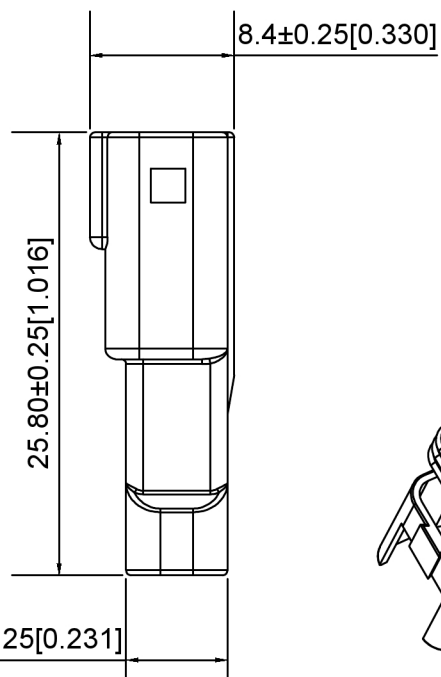

接触电阻: 20mΩ Max

X2050 H F - XX - PT
① ② ③ ④ ⑤

1. Series No
2. Category: H-HSG
3. Category: F-Female
4. Row No. PIN No: XX-02Pin-08Pin
5. Material: PT-PBT 94V-0

Poles	Dimensions(mm)	
	A	B
02	2.00	7.00
03	4.00	9.00
04	6.00	11.00
06	4.00	9.80
08	6.00	11.00

X2050HF-XX-PT	PBT	X2050HM	X2050TM
PART NO	Material	Suitable XKB Housing	Suitable XKB Terminal
DSND	SCALE: N/A	MODEL TYPE: 2.0mm Crimp Style Connector	
DWN	VIEW:	PART NO.: X2050HF-XX-PT	
CHKD	UNIT: mm/in	DWG NO.: X-X2050HF-XX-PT	
APPD	SIZE: A4	WEIGHT	SHEET 1/1
UNSPECIFIED TOLERANCES			
XKB INDUSTRIAL PRECISION CO., LIMITED			
		REVISION	A0