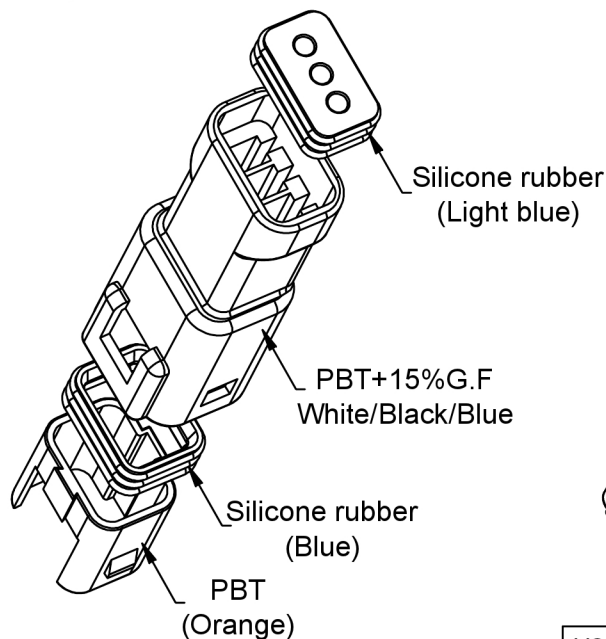

接触电阻: 20mΩ Max

X2050 H F - XX - PT
① ② ③ ④ ⑤

1. Series No
2. Category: H-HSG
3. Category: F-Female
4. Row No. PIN No: XX-02Pin-08Pin
5. Material: PT-PBT 94V-0

Poles	Dimensions(mm)	
	A	B
02	2.00	7.00
03	4.00	9.00
04	6.00	11.00
06	4.00	9.80
08	6.00	11.00

X2050HF-XX-PT	PBT	X2050HM	X2050TM
PART NO	Material	Suitable XKB Housing	Suitable XKB Terminal
DSND	SCALE: N/A	MODEL TYPE: 2.0mm Crimp Style Connector	
DWN	VIEW:	PART NO.: X2050HF-XX-PT	
CHKD	UNIT: mm/in	DWG NO.: X-X2050HF-XX-PT	
APPD	SIZE: A4	WEIGHT	SHEET 1/1
UNSPECIFIED TOLERANCES			
XKB INDUSTRIAL PRECISION CO., LIMITED			
		REVISION	A0