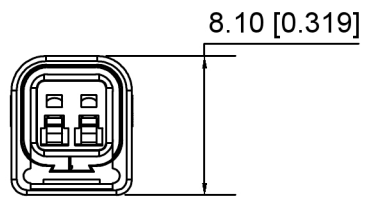

3P

2P

4P

Specifications:

规格:

Voltage rating: 100V AC/DC

额定电压: 100V AC/DC

Current rating: 3A AC/DC

接触电阻: 20mΩ Max

X2050 H F - XX - PT
① ② ③ ④ ⑤

1. Series No
2. Category: H-HSG
3. Category: F-Female
4. Row No. PIN No: XX-02Pin-08Pin
5. Material: PT-PBT 94V-0

Poles	Dimensions(mm)	
	A	B
02	2.00	7.00
03	4.00	9.00
04	6.00	11.00
06	4.00	9.80
08	6.00	11.00