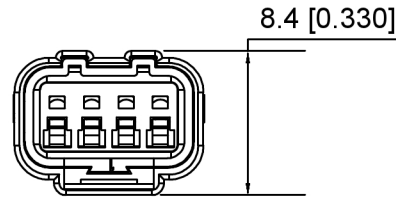

3P

2P

4P

Specifications:

规格:

Voltage rating: 100V AC/DC

额定电压: 100V AC/DC

Current rating: 3A AC/DC

接触电阻: 20mΩ Max

X2050 H F - XX - PT
① ② ③ ④ ⑤

1. Series No
2. Category: H-HSG
3. Category: F-Female
4. Row No. PIN No: XX-02Pin-08Pin
5. Material: PT-PBT 94V-0

Poles	Dimensions(mm)	
	A	B
02	2.00	7.00
03	4.00	9.00
04	6.00	11.00
06	4.00	9.80
08	6.00	11.00

X2050HF-XX-PT	PBT	X2050HM	X2050TM
PART NO	Material	Suitable XKB Housing	Suitable XKB Terminal
DSND	SCALE: N/A	MODEL TYPE: 2.0mm Crimp Style Connector	
DWN	VIEW:	PART NO.: X2050HF-XX-PT	
CHKD	UNIT: mm/in	DWG NO.: X-X2050HF-XX-PT	
APPD	SIZE: A4	WEIGHT	SHEET 1/1
UNSPECIFIED TOLERANCES			
XKB INDUSTRIAL PRECISION CO., LIMITED			
		REVISION	A0