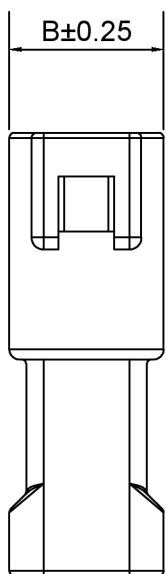

接触电阻: 20mΩ Max

X2050 H F - XX - PT
① ② ③ ④ ⑤

1. Series No
2. Category: H-HSG
3. Category: F-Female
4. Row No. PIN No: XX-02Pin-08Pin
5. Material: PT-PBT 94V-0

Poles	Dimensions(mm)	
	A	B
02	2.00	7.00
03	4.00	9.00
04	6.00	11.00
06	4.00	9.80
08	6.00	11.00

X2050HF-XX-PT	PBT	X2050HM	X2050TM
PART NO	Material	Suitable XKB Housing	Suitable XKB Terminal
DSND	SCALE: N/A	MODEL TYPE: 2.0mm Crimp Style Connector	
DWN	VIEW:	PART NO.: X2050HF-XX-PT	
CHKD	UNIT: mm/in	DWG NO.: X-X2050HF-XX-PT	
APPD	SIZE: A4	WEIGHT	SHEET 1/1
UNSPECIFIED TOLERANCES			
XKB INDUSTRIAL PRECISION CO., LIMITED			
		REVISION	A0