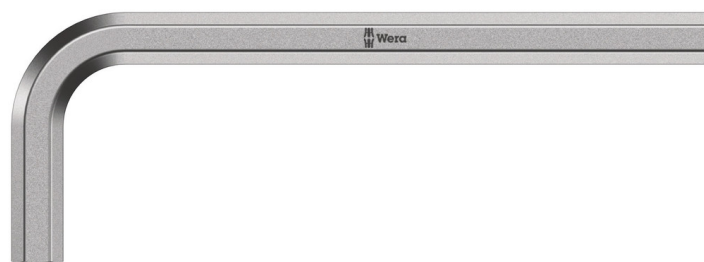

950 L-key, metric, chrome-plated, 12 x 125 mm

L-Keys for Hexagon Socket Screws

EAN:	4013288018403	Size:	125x45x14 mm
Part number:	05021075001	Weight:	159 g
Article number:	950	Country of origin:	CZ
		Customs tariff number:	82041100

- L-keys for hexagonal socket screws
- Wear-resistant size marking
- L-keys with Hex-Plus advantage for a longer screw life
- High corrosion protection thanks to chrome-plating
- Metric

High quality L-keys for hexagonal socket screws. Hex-Plus offers a larger contact surface within the screw head. This reduces the notching effects to a minimum and almost completely eliminates the risk of destroying the screw recess. The precise chrome-plated design ensures high corrosion protection.

L-Keys for Hexagon Socket Screws

L-Keys

We questioned the classic L-key design, since all too often the screw head recess is rounded out, meaning screws can no longer be tightened or loosened - and so the user finds the L-key slipping out of the recess. Wera Hex-Plus tools have a larger contact surface in the screw head. The notching effects are reduced and thereby the deformation of the screws. At the same time, as much as 20 % more torque can be applied.