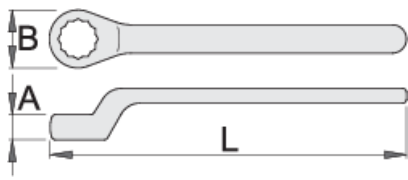

Insulated single offset ring wrench

180/2VDEDP

Profiles

Standards

DIN EN IEC 60900 (VDE 0682-201):2019-04; EN IEC 60900:2018

Product features

- material: premium chrome vanadium steel
- head: chrome plated according to ISO 1456:2009
- made according to standard ISO 10104 and EN IEC 60900:2018

		L	B	A	
621580	6	155	13.5	8.5	51
621581	7	155	15	9	57
621582	8	160	16.5	9.5	62
621583	9	160	17.5	10	72
612185	10	162	19.5	11	81
612186	11	175	20	11.5	97
612187	12	185	21.5	11.5	112
612188	13	185	23	12.5	113
612189	14	190	25.5	13	136
612190	15	195	27	13.5	146
621584	16	190	27.5	14.5	175
612191	17	208	30.5	15.5	185
621585	18	195	30	15.5	210
612192	19	227	33	15.5	233
621586	20	245	34.5	16.2	273
619202	21	244	36.4	13.2	307
612193	22	250	37.5	17.5	300
621587	23	250	39.8	16.8	333
612194	24	255	42	18.5	428
621588	26	265	44	18	450
621589	27	270	44.8	18	411
621590	28	280	36.5	18.5	488
621591	30	310	47	19	574
621592	32	325	51.5	19.5	647

* Images of products are symbolic. All dimensions are in mm, and weight in grams. All listed dimensions may vary in tolerance.

X-ON Electronics

Largest Supplier of Electrical and Electronic Components

Click to view similar products for [Spanners](#) category: