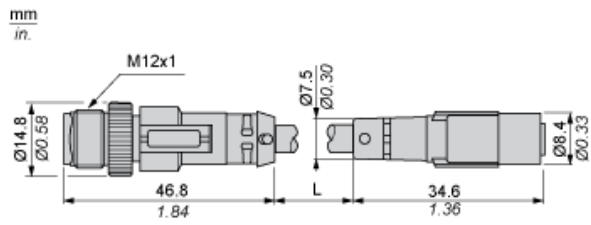

Dimensions

L : Length of cable