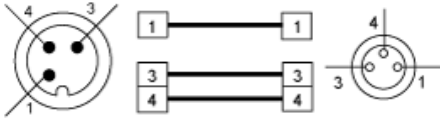

Ordering and shipping details

Category	22483 - MACHINE CABLES
Discount Schedule	DS3
GTIN	03389119621670
Nbr. of units in pkg.	10
Package weight(Lbs)	10 lb(US) (4.54 kg)
Returnability	No

Packing Units

Package 1 Height	0.200 dm
Package 1 width	1.200 dm
Package 1 Length	1.200 dm

Dimensions

L : Length of cable

Connections and Schemes

X-ON Electronics

Largest Supplier of Electrical and Electronic Components

Click to view similar products for [Sensor Cables / Actuator Cables](#) category: