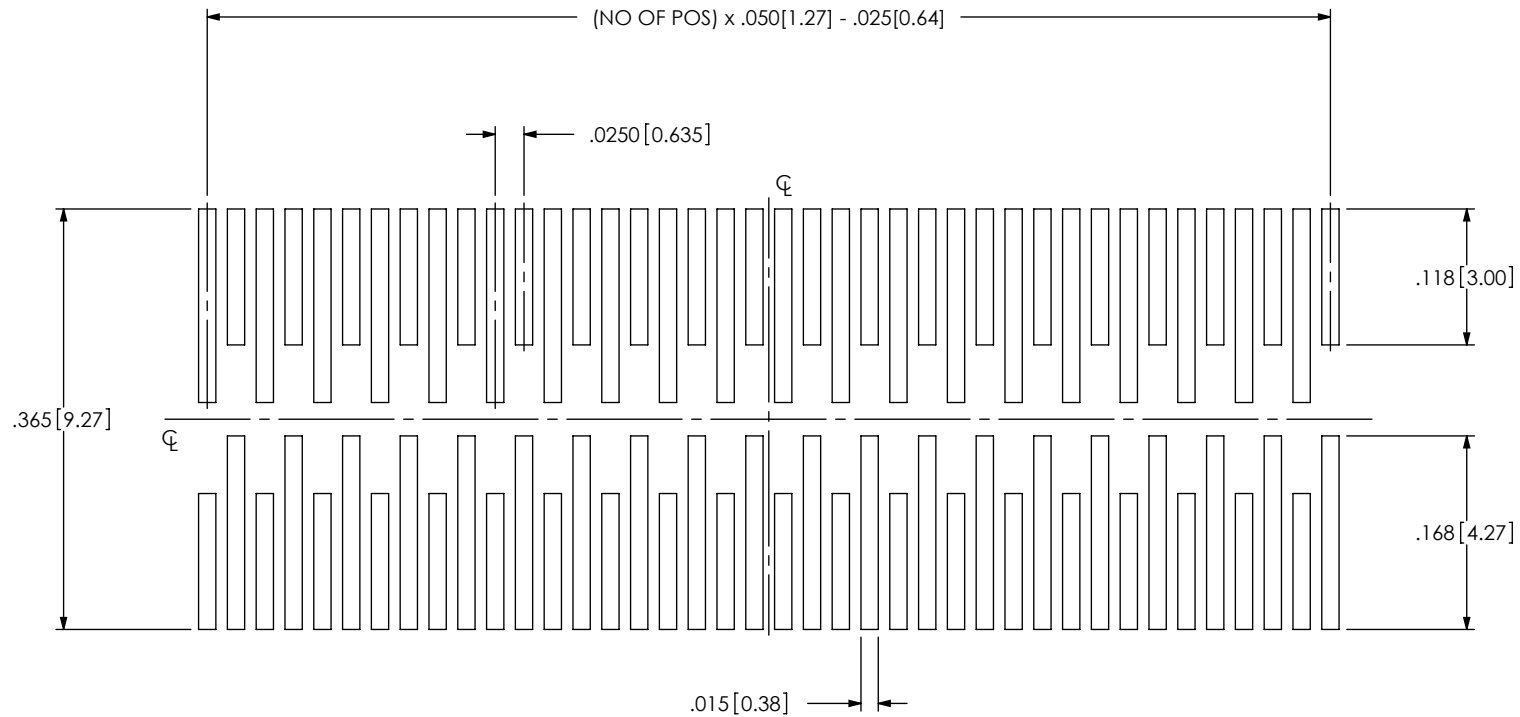

NOTE:
STENCIL TO BE .0060 [0.152] THICK.

FIG 2
(-20 POSITION SHOWN)
[E] ALL DIMENSIONS ARE SYMMETRICAL ABOUT THE CENTERLINE

520 PARK EAST BLVD, NEW ALBANY, IN 47150
PHONE: 812-944-6733 FAX: 812-948-5047
e-Mail info@SAMTEC.com code 55322