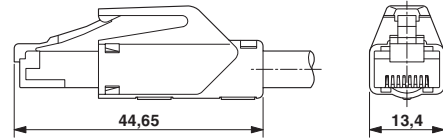

China RoHS	Environmentally friendly use period: unlimited = EFUP-e
	No hazardous substances above threshold values

Drawings

Cable cross section

Ethernet, flexible, CAT5 [94B]

Circuit diagram

Cable - VS-IP67-IP20-94F-CO/4,0 SKR - 1444636

Dimensional drawing

RJ45 connector, IP67

Dimensional drawing

RJ45 connector, IP20

Schematic diagram

Connector pin assignment plug RJ45

Approvals

Approvals