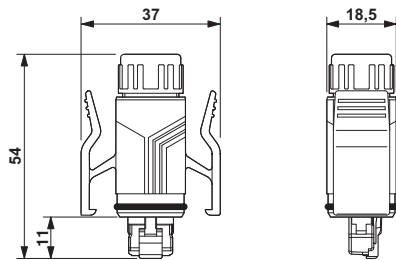

China RoHS	Environmentally friendly use period: unlimited = EFUP-e
	No hazardous substances above threshold values

Drawings

Cable cross section

Ethernet, flexible, CAT5 [94B]

Circuit diagram

Cable - VS-IP67-IP20-94F-CO/4,0 SKR - 1444636

Dimensional drawing

RJ45 connector, IP67

Dimensional drawing

RJ45 connector, IP20

Schematic diagram

Connector pin assignment plug RJ45

Approvals

Approvals