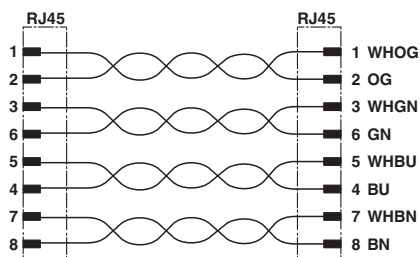

China RoHS	Environmentally friendly use period: unlimited = EFUP-e
	No hazardous substances above threshold values

Drawings

Cable cross section

Ethernet, flexible, CAT5 [94B]

Circuit diagram

Cable - VS-IP67-IP20-94F-CO/4,0 SKR - 1444636

Dimensional drawing

RJ45 connector, IP67

Dimensional drawing

RJ45 connector, IP20

Schematic diagram

Connector pin assignment plug RJ45

Approvals

Approvals