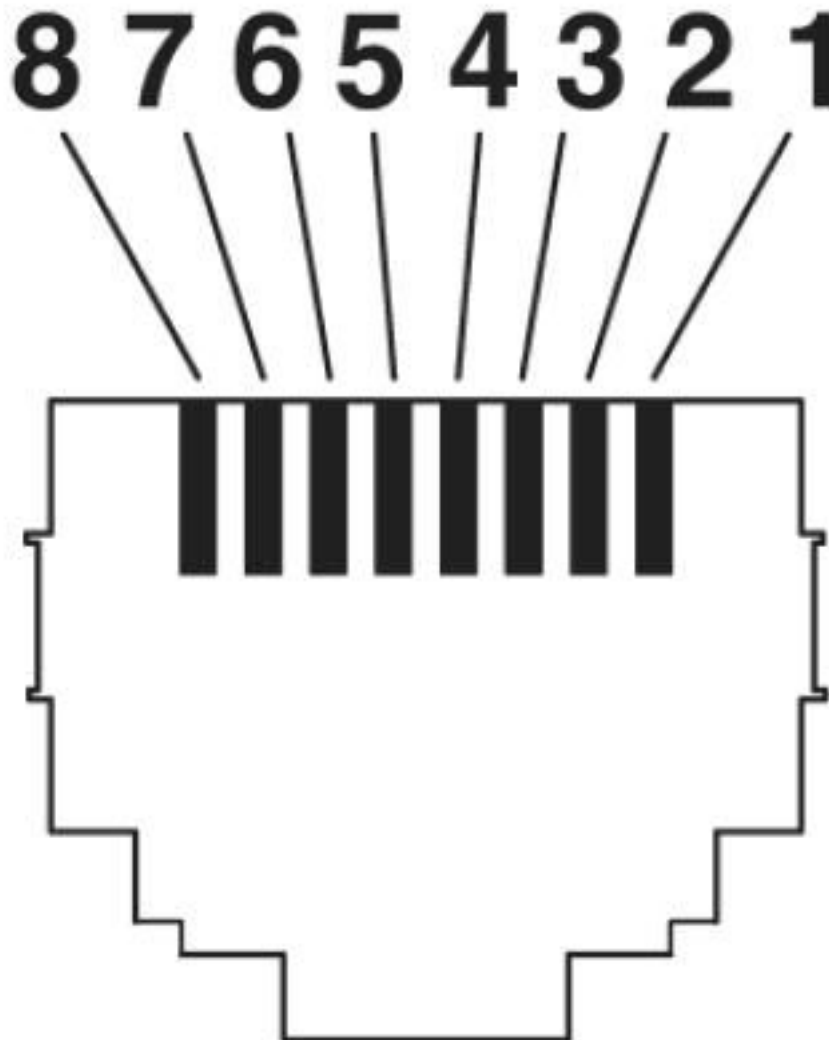

Patch cable - NBC-R4AC-10G/0,3-94F/R4AC-10G - 1422209

Technical data

Characteristics head 1

Type type, socket side	Plug, straight

Environmental Product Compliance

China RoHS	Environmentally friendly use period: unlimited = EFUP-e
	No hazardous substances above threshold values

Drawings

Schematic diagram

Connector pin assignment plug RJ45