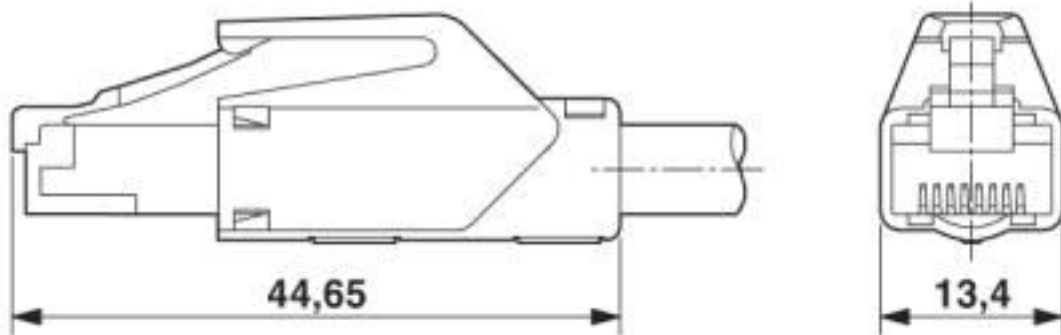

## Drawings

Schematic diagram

Connector pin assignment plug RJ45

# Patch cable - NBC-R4AC-10G/0,3-94F/R4AC-10G - 1422209

Dimensional drawing

RJ45 connector, IP20

Cable cross section

Ethernet 10 Gbit [94F]