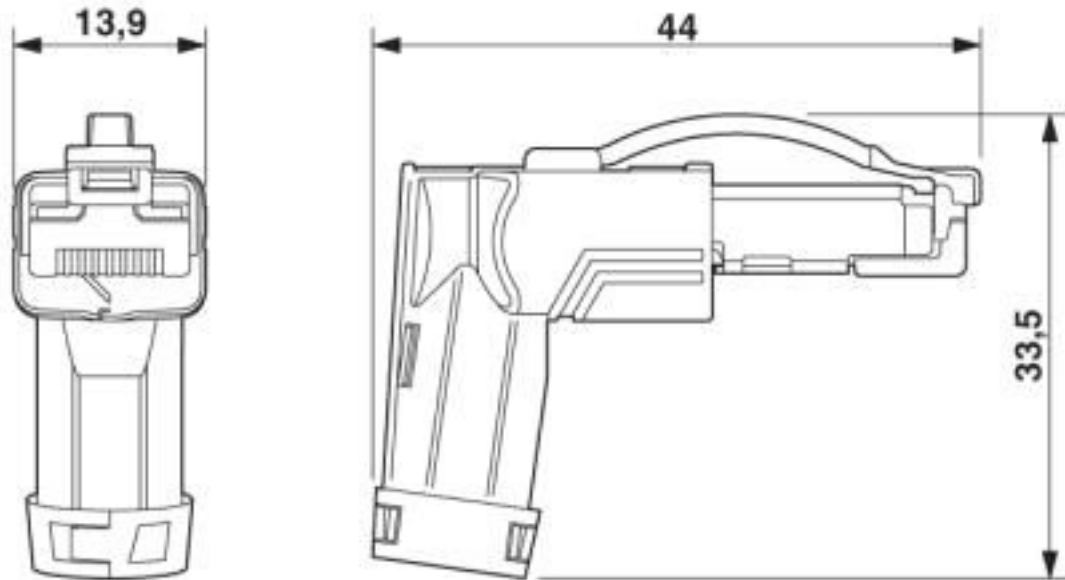

Technical data

Environmental Product Compliance

China RoHS	Environmentally friendly use period: unlimited = EFUP-e
	No hazardous substances above threshold values

Drawings

Patch cable - NBC-R4ACR/1,0-93M/R4ACR - 1420385

Schematic diagram

Connector pin assignment plug RJ45

Patch cable - NBC-R4ACR/1,0-93M/R4ACR - 1420385

Dimensional drawing

RJ45 connector, IP20, angled

Circuit diagram

Contact assignment of RJ45 plugs

Patch cable - NBC-R4ACR/1,0-93M/R4ACR - 1420385