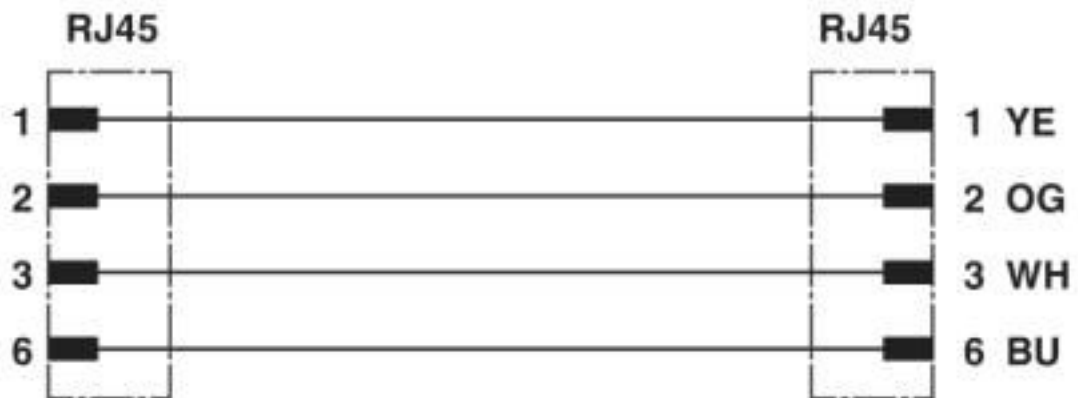

Technical data

Environmental Product Compliance

China RoHS	Environmentally friendly use period: unlimited = EFUP-e
	No hazardous substances above threshold values

Drawings

Patch cable - NBC-R4ACR/1,0-93M/R4ACR - 1420385

Schematic diagram

Connector pin assignment plug RJ45

Patch cable - NBC-R4ACR/1,0-93M/R4ACR - 1420385

Dimensional drawing

RJ45 connector, IP20, angled

Circuit diagram

Contact assignment of RJ45 plugs

Patch cable - NBC-R4ACR/1,0-93M/R4ACR - 1420385