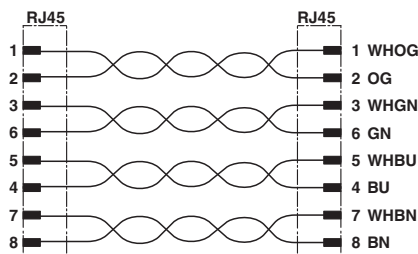

Network cable, degree of protection: IP67/IP20, number of positions: 8, 1 Gbps, CAT5, cable outlet: straight

Key Commercial Data

Packing unit	1 pc
GTIN	 4 055626 058146
GTIN	4055626058146

Technical data

Environmental Product Compliance

REACH SVHC	Lead 7439-92-1
China RoHS	Environmentally Friendly Use Period = 50
	For details about hazardous substances go to tab "Downloads", Category "Manufacturer's declaration"

Drawings

Cable cross section

Ethernet, flexible, CAT5 [94B]

Circuit diagram

Network cable - NBC-R4AC/2,0-94B/R4RC - 1414428

Dimensional drawing

Dimensional drawing

Push-pull RJ45 connector IP65/67

Approvals

Approvals