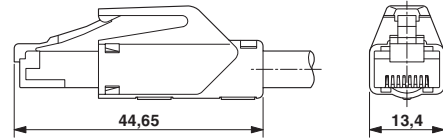

Ethernet, flexible, CAT5 [94B]

Circuit diagram

Network cable - NBC-R4AC/2,0-94B/R4RC - 1414428

Dimensional drawing

Dimensional drawing

Push-pull RJ45 connector IP65/67

Approvals

Approvals