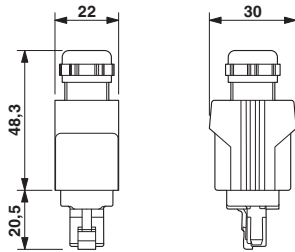

Network cable, degree of protection: IP67/IP20, number of positions: 8, 1 Gbps, CAT5, cable outlet: straight

Key Commercial Data

Packing unit	1 pc
GTIN	 4 055626 058146
GTIN	4055626058146

Technical data

Environmental Product Compliance

REACH SVHC	Lead 7439-92-1
China RoHS	Environmentally Friendly Use Period = 50
	For details about hazardous substances go to tab "Downloads", Category "Manufacturer's declaration"

Drawings

Cable cross section

Ethernet, flexible, CAT5 [94B]

Circuit diagram

Network cable - NBC-R4AC/2,0-94B/R4RC - 1414428

Dimensional drawing

Dimensional drawing

Push-pull RJ45 connector IP65/67

Approvals

Approvals