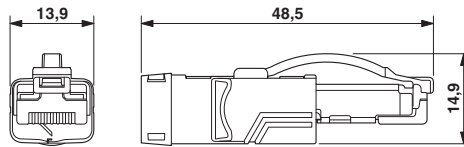

Sercos III patch cable, shielded, star quad, 22 AWG stranded (7-wire), RAL 3020 (traffic red), RJ45 connector/IP20, straight to RJ45 connector/IP20, straight, length: 20 m

Sercos III patch cable

Key Commercial Data

Drawings

Cable cross section

Circuit diagram

Sercos III [93K]

Patch cable - NBC-R4AC/20,0-93K/R4AC - 1414033

Dimensional drawing

RJ45 connector, IP20

Approvals