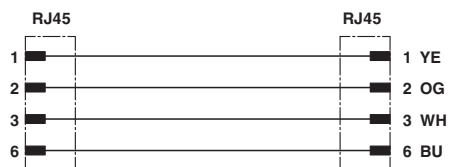

Sercos III patch cable, shielded, star quad, 22 AWG stranded (7-wire), RAL 3020 (traffic red), RJ45 connector/IP20, straight to RJ45 connector/IP20, straight, length: 20 m

Sercos III patch cable

Key Commercial Data

Packing unit	1 pc
Minimum order quantity	25 pc
GTIN	
GTIN	4055626013565

Technical data

Environmental Product Compliance

China RoHS	Environmentally friendly use period: unlimited = EFUP-e
	No hazardous substances above threshold values

Drawings

Cable cross section

Circuit diagram

Sercos III [93K]

Patch cable - NBC-R4AC/20,0-93K/R4AC - 1414033

Dimensional drawing

RJ45 connector, IP20

Approvals