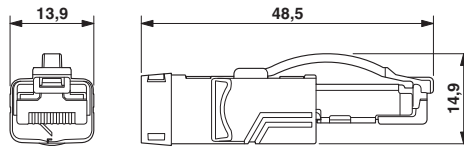

Sercos III patch cable, shielded, star quad, AWG 22 stranded (7-wire), RAL 3020 (traffic red), RJ45 plug/IP 20, straight, to RJ45 plug/IP20, straight, length: 0.3 m

Sercos III patch cable

Key Commercial Data

Drawings

Cable cross section

Circuit diagram

Sercos III [93K]

Patch cable - NBC-R4AC/0,2-93K/R4AC - 1412097

Dimensional drawing

RJ45 connector, IP20

Approvals