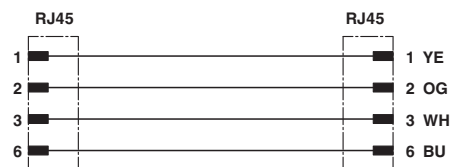

Sercos III patch cable, shielded, star quad, AWG 22 stranded (7-wire), RAL 3020 (traffic red), RJ45 plug/IP 20, straight, to RJ45 plug/IP20, straight, length: 0.3 m

Sercos III patch cable

Key Commercial Data

Packing unit	1 pc
Minimum order quantity	50 pc
GTIN	 4 046356 949491
GTIN	4046356949491

Technical data

Environmental Product Compliance

China RoHS	Environmentally friendly use period: unlimited = EFUP-e
	No hazardous substances above threshold values

Drawings

Cable cross section

Circuit diagram

Sercos III [93K]

Patch cable - NBC-R4AC/0,2-93K/R4AC - 1412097

Dimensional drawing

RJ45 connector, IP20

Approvals