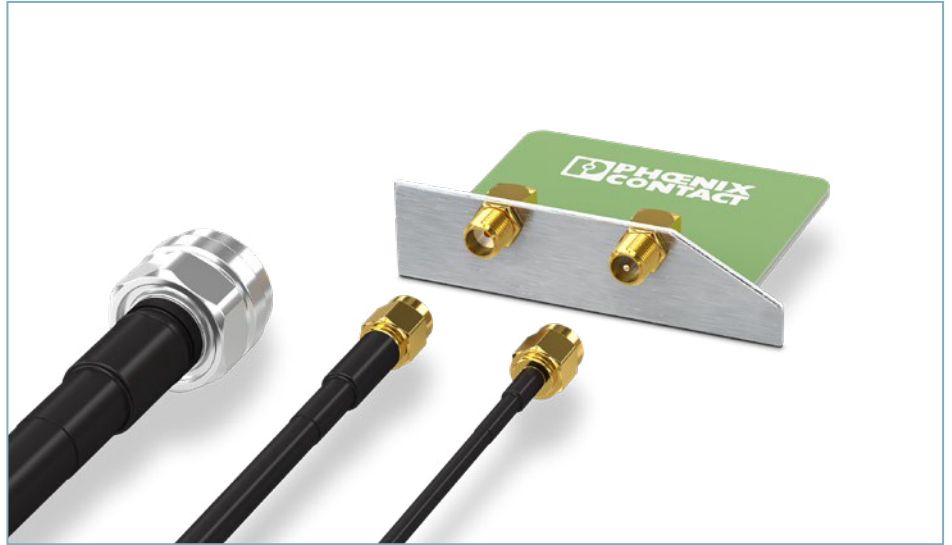

# Coax

The assembled coaxial cables and coaxial PCB connectors are the perfect choice for transmitting WLAN, Bluetooth, LTE, or 5G signals. The cables with N, SMA, and R-SMA series connectors are suitable for frequencies up to 7.25 GHz and have excellent attenuation properties. The use of materials with a lead content of <0.1% ensures future-proof use.

## Coaxial PCB connectors

<b>i</b> Web code: #2890				
<b>Soldering process</b>	Wave / THR	Wave	Wave / THR	Wave
<b>Series</b>	SMA	SMA	R-SMA	R-SMA
<b>Orientation</b>	90°	90° bulkhead	90°	90° bulkhead
<b>Item no.</b>	1340151	1340153	1340150	1340152