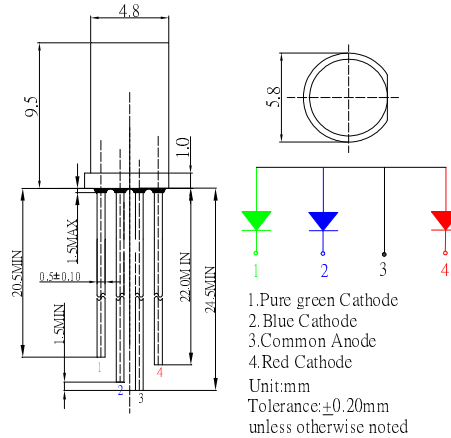

■ **Features**

- High Luminous Output
- 5mm Flat Top Standard Directivity
- White Diffused Type
- Common Anode Type

■ **Applications**

- Toys
- Games
- Audio
- Other Lighting

■ **Outline Dimension**

■ **Absolute Maximum Rating (Ta=25°C)**

Item	Symbol	Value		Unit
		Red	Green/Blue	
DC Forward Current	I _F	50	30	mA
Pulse Forward Current#	I _{FP}	120	100	mA
Reverse Voltage	V _R	5	5	V
Power Dissipation	P _D	130	108	mW
Operating Temperature	Topr	-30 ~ +85		°C
Storage Temperature	Tstg	-40 ~ +100		°C
Lead Soldering Temperature	Tsol	260°C/5sec		-

#Pulse width Max.10ms Duty ratio max 1/10

■ **Directivity**

■ **Electrical -Optical Characteristics (Ta=25°C)**

Item	Symbol	Condition	Min.	Typ.	Max.	Unit
DC Forward Voltage	V _F (R)	I _F =20mA	1.8	2.1	2.6	V
	V _F (B/G)	I _F =20mA	2.8	3.1	3.6	V
DC Reverse Current	I _R	V _R =5V	-	-	10	μA
Domi. Wavelength	λ _D (Red)	I _F =20mA	620	625	630	nm
	λ _D (Green)	I _F =20mA	520	525	530	nm
	λ _D (Blue)	I _F =20mA	465	470	475	nm
Luminous Intensity	I _v (Red)	I _F =20mA	220	330	-	mcd
	I _v (Green)	I _F =20mA	500	750	-	mcd
	I _v (Blue)	I _F =20mA	100	150	-	mcd
50% Power Angle	2θ _{1/2}	I _F =20mA	-	140	-	deg