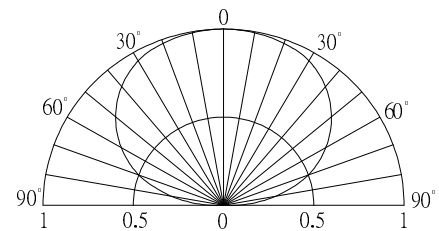

■ **Features**

- High Luminous Output
- 5mm Flat Top Standard Directivity
- White Diffused Type
- Common Anode Type

■ **Applications**

- Toys
- Games
- Audio
- Other Lighting

■ **Outline Dimension**

■ **Absolute Maximum Rating (Ta=25°C)**

#Pulse width Max.10ms Duty ratio max 1/10

■ **Directivity**

■ **Electrical -Optical Characteristics (Ta=25°C)**

Item	Symbol	Condition	Min.	Typ.	Max.	Unit
DC Forward Voltage	V _F (R)	I _F =20mA	1.8	2.1	2.6	V
	V _F (B/G)	I _F =20mA	2.8	3.1	3.6	V
DC Reverse Current	I _R	V _R =5V	-	-	10	μA
Domi. Wavelength	λ _D (Red)	I _F =20mA	620	625	630	nm
	λ _D (Green)	I _F =20mA	520	525	530	nm
	λ _D (Blue)	I _F =20mA	465	470	475	nm
Luminous Intensity	I _v (Red)	I _F =20mA	220	330	-	mcd
	I _v (Green)	I _F =20mA	500	750	-	mcd
	I _v (Blue)	I _F =20mA	100	150	-	mcd
50% Power Angle	2θ _{1/2}	I _F =20mA	-	140	-	deg