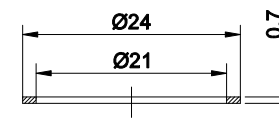

D

E

PANEL CUTOUT

SEAL RING

PART NUMBER: USB-09-△

"△"	CRUST COLOR
NO LETTER	SILVER
BK	BLACK
OTHER COLOR CAN BE CUSTOMIZED	

SPECIFICATIONS:

1. OPERATION TEMPERATURE: -25°C ~ +55°C (NO FREEZING) .
2. OPERATION HUMIDITY: 45 ~ 85%RH (NO CONDENSATION) .
3. TRANSMISSION RATE: ≥100MB/s.
4. HEAD PORT: USB3.0 A TYPE FEMALE.
5. BACK PORT: USB3.0 B TYPE FEMALE.