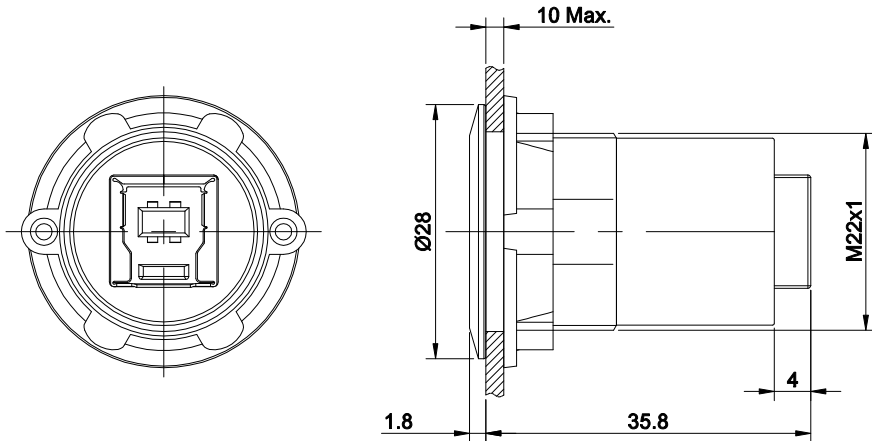

D

E

PANEL CUTOUT

SEAL RING

PART NUMBER: USB-09-△

"△"	CRUST COLOR
NO LETTER	SILVER
BK	BLACK
OTHER COLOR CAN BE CUSTOMIZED	

SPECIFICATIONS:

1. OPERATION TEMPERATURE: -25°C ~ +55°C (NO FREEZING) .
2. OPERATION HUMIDITY: 45 ~ 85%RH (NO CONDENSATION) .
3. TRANSMISSION RATE: ≥100MB/s.
4. HEAD PORT: USB3.0 A TYPE FEMALE.
5. BACK PORT: USB3.0 B TYPE FEMALE.