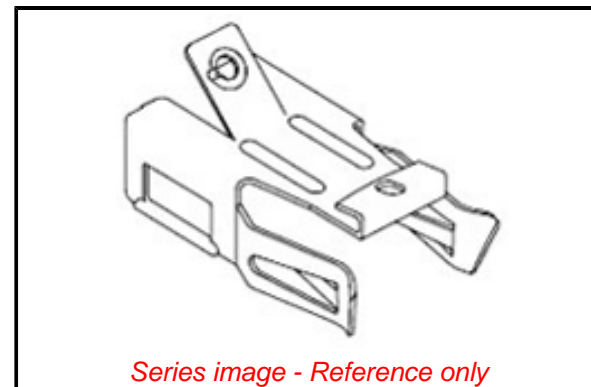

PLEASE CHECK WWW.MOLEX.COM FOR LATEST PART INFORMATION

Part Number: [0089002027](#)
Status: **Active**
Description: 2J-10 Range Receptacle Mounting Clip

Documents:

3D Model	Drawing (PDF)
3D Model (PDF)	RoHS Certificate of Compliance (PDF)

General

Product Family	Accessories
Series	2589
Comments	Clip selection is based on clip type and tab angle. See sales drawing or contact Molex for explanation of clip differences.
Component Type	Clip
Product Name	Range Receptacle
UPC	800753808409

Physical

Circuits (Loaded)	2
Circuits (maximum)	2
Gender	N/A
Lock to Mating Part	Yes
Net Weight	10.902/g
Packaging Type	Bag

Solder Process Data

Lead-free Process Capability	N/A

Material Info

Engineering Number	2589-02J-10

Reference - Drawing Numbers

Sales Drawing	SD-2589-X-001

EU ELV

Not Relevant

EU RoHS

Not Reviewed

REACH SVHC

Not Reviewed

Halogen-Free

Status

Not Reviewed

For more information, please visit [Contact US](#)

China ROHS

ELV

RoHS Phthalates

China RoHS

Green Image

Not Relevant

Not Reviewed

Search Parts in this Series

[2589](#) Series

Use With

[2481](#) Phenolic Range Receptacle Housing