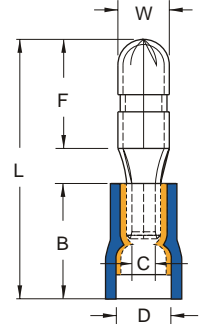

VINYL-INSULATED DOUBLE CRIMP BULLET DISCONNECTORS

MAXIMUM ELECTRIC CURRENT:

A.W.G.	22	20	18	16	14	12	10
AMP.	3	4	7	10	15	20	24

MAXIMUM ELECTRICAL RATING: 75°C 600 VOLTS MAX.

INSULATION MATERIAL: VINYL TERMINAL MATERIAL: BRASS

INSULATION COLOR:

22-16 A.W.G.: RED 16-14 A.W.G.: BLUE 12-10 A.W.G.: YELLOW

DOUBLE CRIMP: WITH COPPER SLEEVE ON BARREL

TERMINAL BARREL I.D.:

22-16 A.W.G.: C=1.7mm 16-14 A.W.G.: C=2.3mm 12-10 A.W.G.: C=3.4mm

WIRE RANGE A.W.G. mm ²	ITEM NO.	DIMENSION ^{inch} / _{mm}						CRIMPING TOOL	Q'TY BOX
		W	F	L	B	D	T		
22-16 A.W.G. 0.5-1.5 mm	MPD1-156	.157 4.0	.335 8.5	.846 21.5	.413 10.5	.157 4.0	.016 0.4	K.S. MODEL 34 OR K.S. MODEL KST2000A WITH DIE INDEX COLOR:RED	1000
	MPDL1-156		.413 10.0	.925 23.5					1000
	MPD1-180	.177 4.5	.354 9.0	.854 21.7					1000
	MPDL1-180		.425 10.8	.921 23.4					1000
16-14 A.W.G. 1.5-2.5 mm ²	MPD2-156	.157 4.0	.335 8.5	.854 21.7	.413 10.5	.185 4.7	.016 0.4	K.S. MODEL 34 OR K.S. MODEL KST2000A WITH DIE INDEX COLOR:BLUE	1000
	MPDL2-156		.413 10.5	.925 23.5					1000
	MPD2-180	.177 4.5	.354 9.0	.854 21.7					1000
	MPDL2-180		.425 10.8	.933 23.7					1000
	MPD2-195	.197 5.0	.335 8.5	.835 21.2					1000
12-10 A.W.G. 4-6 mm ²	MPD5-195	.197 5.0	.335 8.5	.945 24.0	.512 13.0	.244 6.2	.016 0.4	K.S. MODEL 5 OR K.S. MODEL KST2000A WITH DIE INDEX COLOR:YELLOW	500