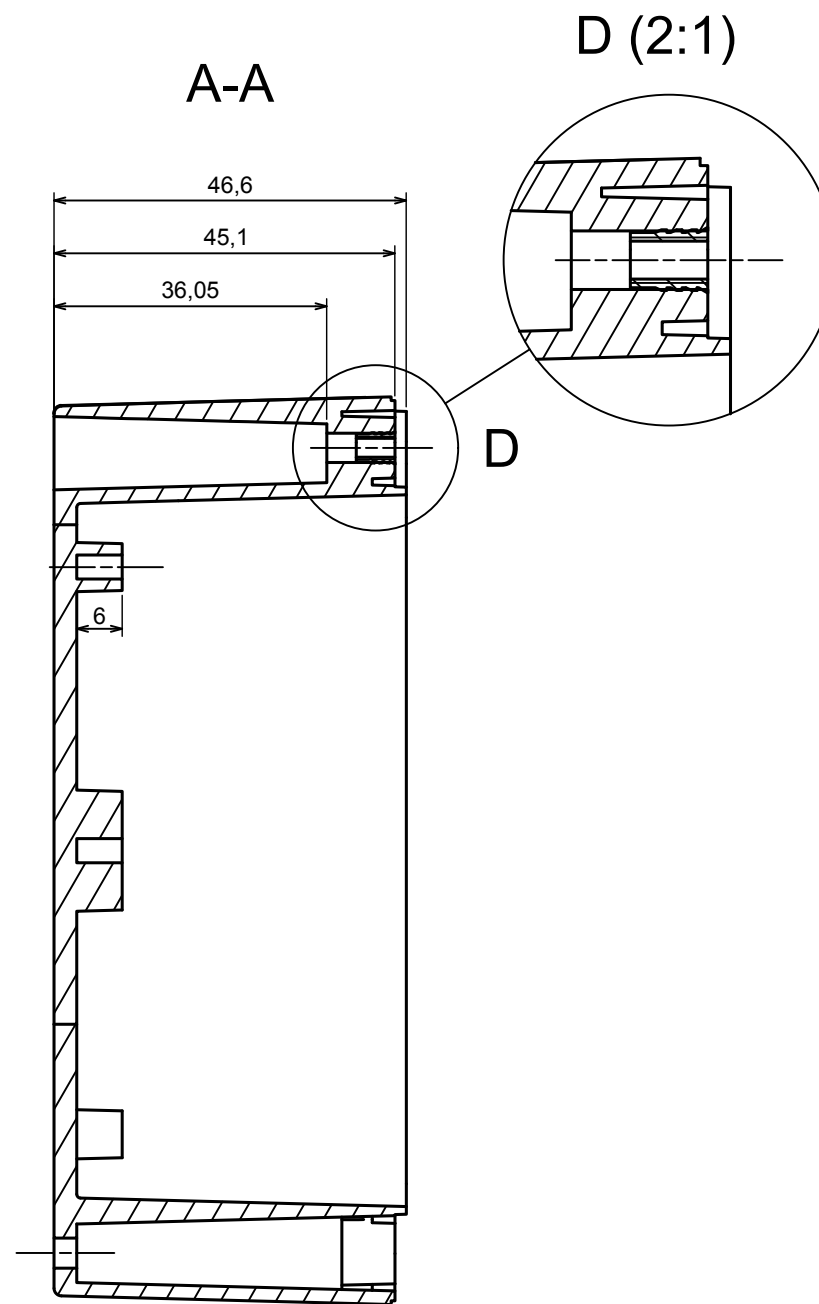

All rights reserved, Copyright Kradox 2019		
Product model	Enclosure ZP120.80.60S TM - Assembly	
Format: A3	Material: PC, ABS	
Scale 1:1	Tolerance: +/- 0.5	

All rights reserved, Copyright Kradox 2019	
Product model	Enclosure ZP120.80.60S TM - Assembly - Base ZP120.80.45 TM
Format: A3	Material: PC, ABS
Scale 1:1	Tolerance: +/- 0.5

A |

All rights reserved, Copyright Kradox 2019

Product model: Enclosure ZP120.80.60S TM - Assembly - Cover ZP120.80.15S

Format: A3 Material: PC, ABS

Scale 1:1 Tolerance: +/- 0.5

X-ON Electronics

Largest Supplier of Electrical and Electronic Components