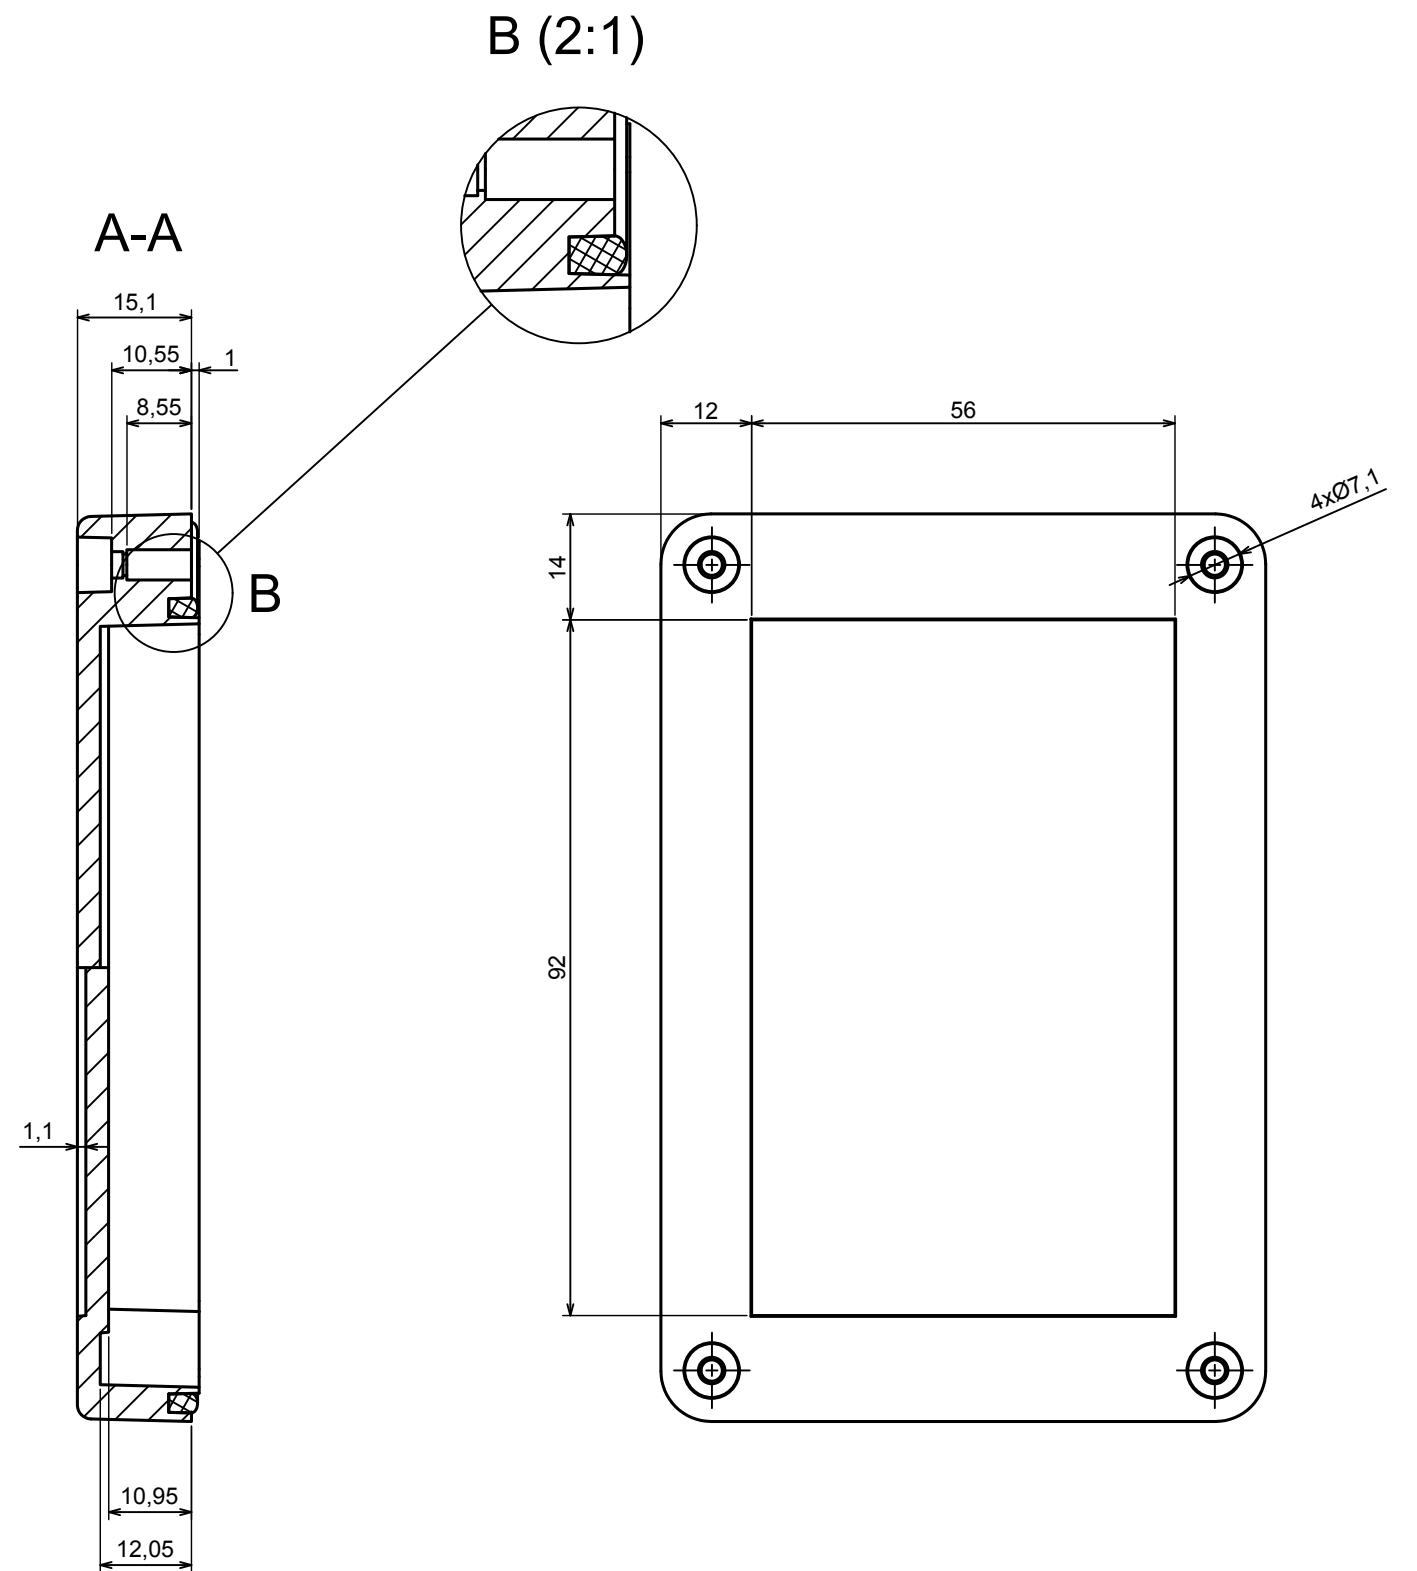

All rights reserved, Copyright Kradox 2019		
Product model	Enclosure ZP120.80.60S TM - Assembly	
Format: A3	Material: PC, ABS	
Scale 1:1	Tolerance: +/- 0.5	

All rights reserved, Copyright Kradox 2019	
Product model	Enclosure ZP120.80.60S TM - Assembly - Base ZP120.80.45 TM
Format: A3	Material: PC, ABS
Scale 1:1	Tolerance: +/- 0.5

A |

All rights reserved, Copyright Kradox 2019

Product model: Enclosure ZP120.80.60S TM - Assembly - Cover ZP120.80.15S

Format: A3 Material: PC, ABS

Scale 1:1 Tolerance: +/- 0.5

X-ON Electronics

Largest Supplier of Electrical and Electronic Components