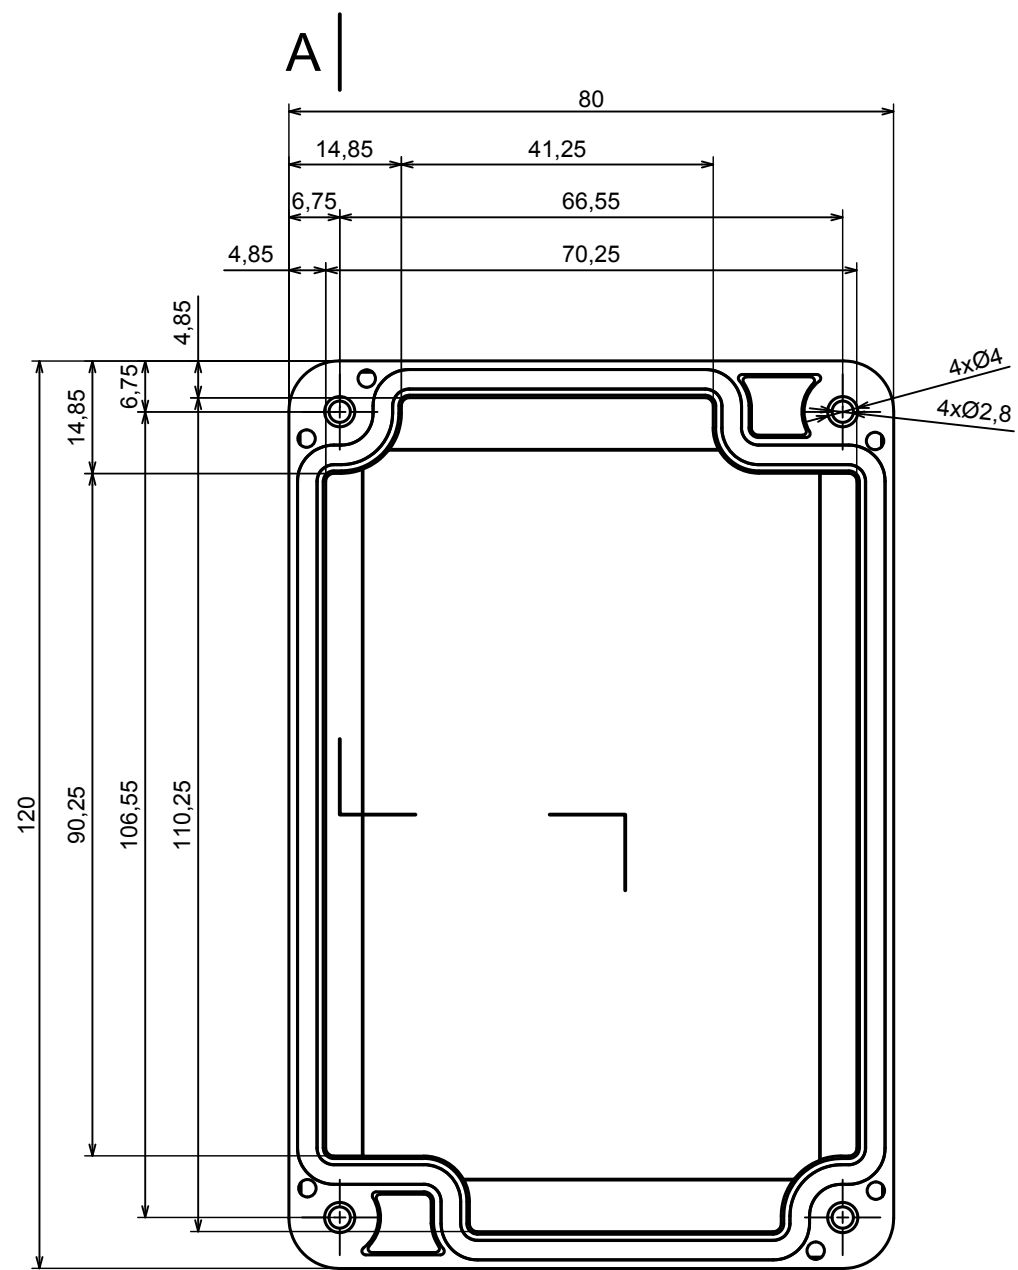

All rights reserved, Copyright Kradox 2019		
Product model	Enclosure ZP120.80.60S TM - Assembly	
Format: A3	Material: PC, ABS	
Scale 1:1	Tolerance: +/- 0.5	

All rights reserved, Copyright Kradox 2019	
Product model	Enclosure ZP120.80.60S TM - Assembly - Base ZP120.80.45 TM
Format: A3	Material: PC, ABS
Scale 1:1	Tolerance: +/- 0.5

A |

All rights reserved, Copyright Kradox 2019

Product model: Enclosure ZP120.80.60S TM - Assembly - Cover ZP120.80.15S

Format: A3 Material: PC, ABS

Scale 1:1 Tolerance: +/- 0.5

X-ON Electronics

Largest Supplier of Electrical and Electronic Components