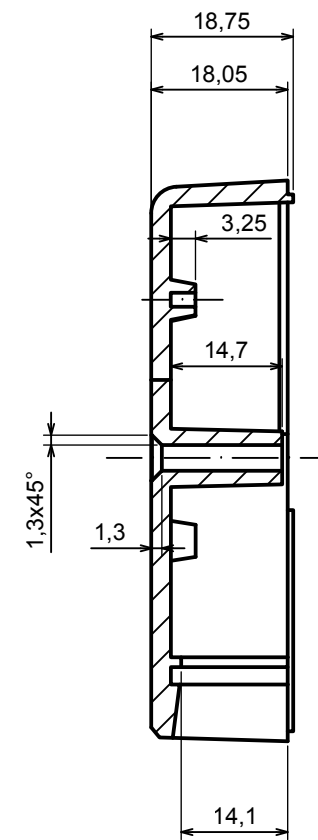

A |

All rights reserved, Copyright Kradex 2017		
Product model	Enclosure Z60 - Assembly	
Format: A3	Material: PS, ABS	
Scale 1:1	Tolerance: +/- 0.8	

A |

A |

A-A

All rights reserved, Copyright Kradex 2017

Product model: Enclosure Z60 - Base

Format: A3 Material: PS, ABS

Scale 1:1 Tolerance: +/- 0.8

A |

A |

A-A

All rights reserved, Copyright Kradex 2017

Product model: Enclosure Z60 - Cover

Format: A3 Material: PS, ABS

Scale 1:1 Tolerance: +/- 0.8

All rights reserved, Copyright Kradex 2017

Product model Enclosure Z60 - Board

Format: A3 Material: PS, ABS

Scale 1:1 Tolerance: +/- 0.8

X-ON Electronics

Largest Supplier of Electrical and Electronic Components