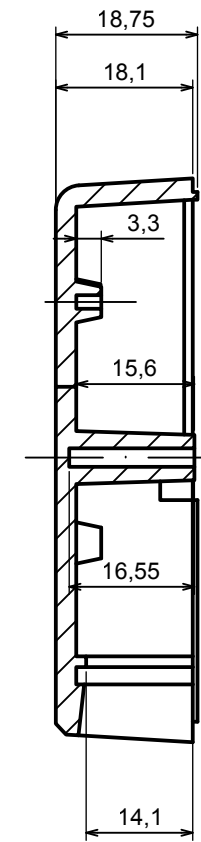

A |

All rights reserved, Copyright Kradex 2017		
Product model	Enclosure Z60 - Assembly	
Format: A3	Material: PS, ABS	
Scale 1:1	Tolerance: +/- 0.8	

A |

A |

A-A

All rights reserved, Copyright Kradex 2017

Product model: Enclosure Z60 - Base

Format: A3 Material: PS, ABS

Scale 1:1 Tolerance: +/- 0.8

A |

A |

A-A

All rights reserved, Copyright Kradex 2017

Product model: Enclosure Z60 - Cover

Format: A3 Material: PS, ABS

Scale 1:1 Tolerance: +/- 0.8

All rights reserved, Copyright Kradex 2017

Product model Enclosure Z60 - Board

Format: A3 Material: PS, ABS

Scale 1:1 Tolerance: +/- 0.8

X-ON Electronics

Largest Supplier of Electrical and Electronic Components