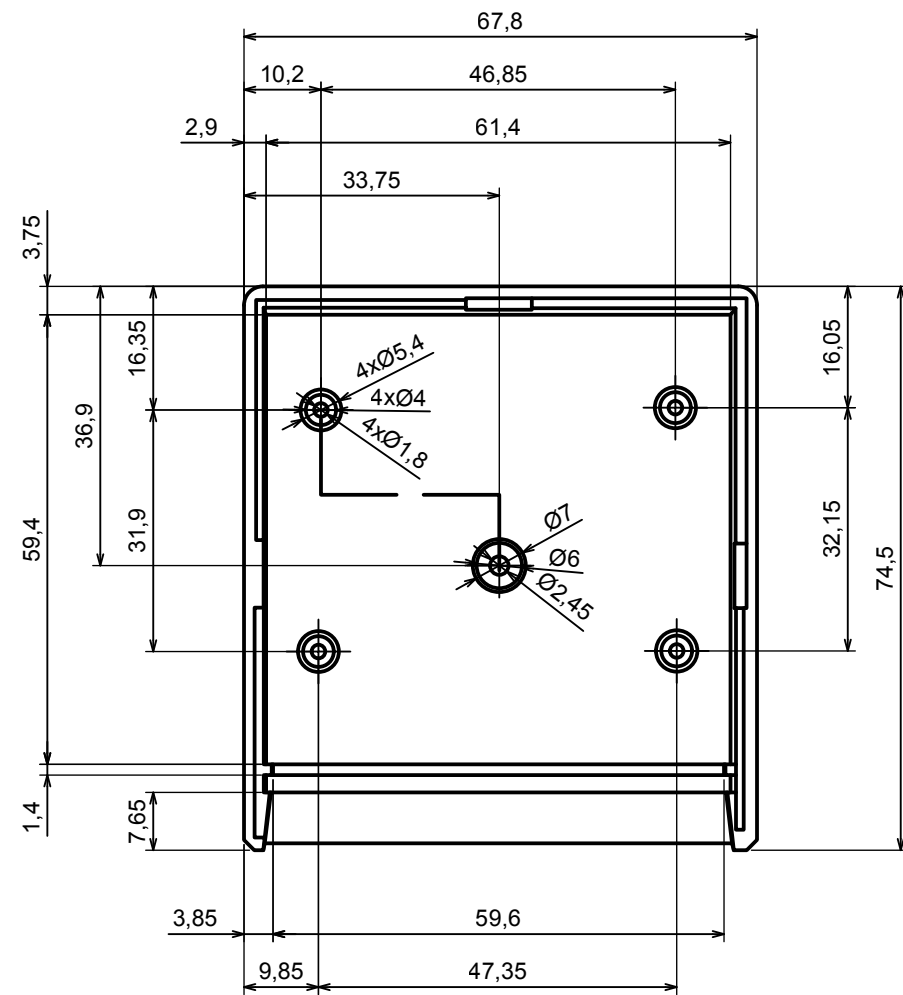

A |

All rights reserved, Copyright Kradex 2017		
Product model	Enclosure Z60 - Assembly	
Format: A3	Material: PS, ABS	
Scale 1:1	Tolerance: +/- 0.8	

A |

A |

A-A

All rights reserved, Copyright Kradex 2017

Product model: Enclosure Z60 - Base

Format: A3 Material: PS, ABS

Scale 1:1 Tolerance: +/- 0.8

A |

A |

A-A

All rights reserved, Copyright Kradex 2017

Product model: Enclosure Z60 - Cover

Format: A3 Material: PS, ABS

Scale 1:1 Tolerance: +/- 0.8

All rights reserved, Copyright Kradex 2017

Product model Enclosure Z60 - Board

Format: A3 Material: PS, ABS

Scale 1:1 Tolerance: +/- 0.8

X-ON Electronics

Largest Supplier of Electrical and Electronic Components