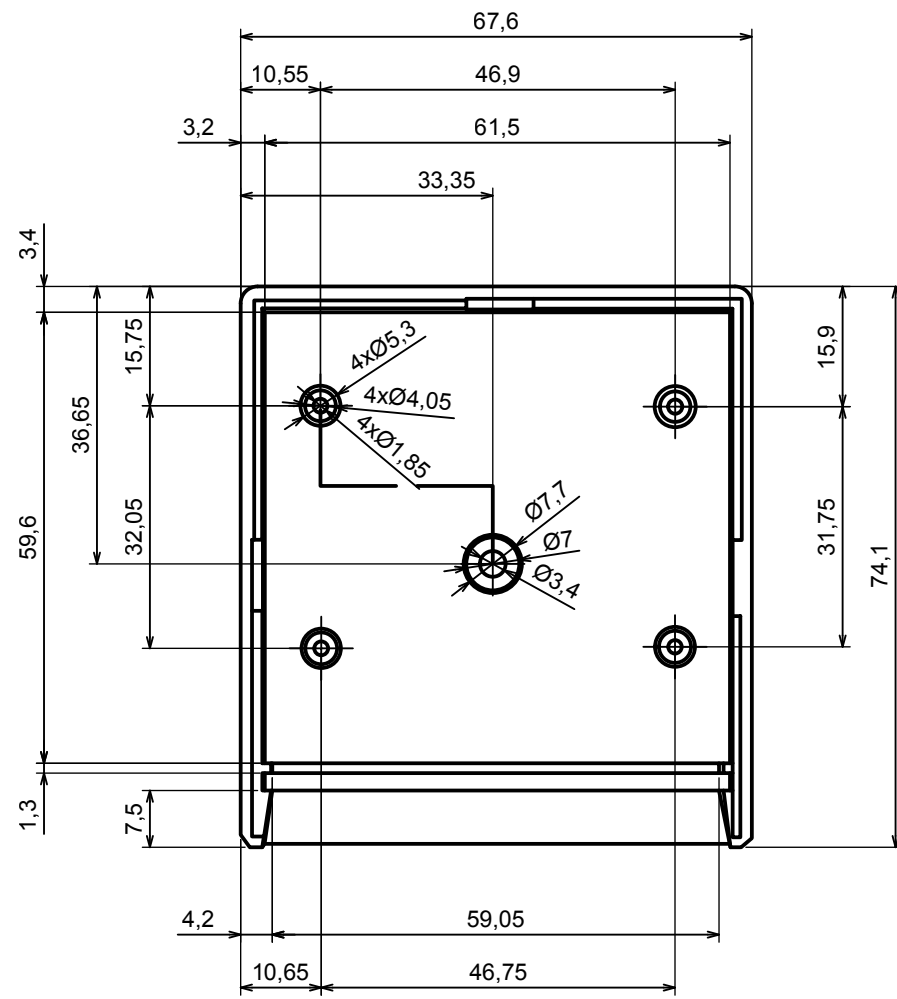

A |

All rights reserved, Copyright Kradex 2017		
Product model	Enclosure Z60 - Assembly	
Format: A3	Material: PS, ABS	
Scale 1:1	Tolerance: +/- 0.8	

A |

A |

A-A

All rights reserved, Copyright Kradex 2017

Product model: Enclosure Z60 - Base

Format: A3 Material: PS, ABS

Scale 1:1 Tolerance: +/- 0.8

A |

A |

A-A

All rights reserved, Copyright Kradex 2017

Product model: Enclosure Z60 - Cover

Format: A3 Material: PS, ABS

Scale 1:1 Tolerance: +/- 0.8

All rights reserved, Copyright Kradex 2017

Product model Enclosure Z60 - Board

Format: A3 Material: PS, ABS

Scale 1:1 Tolerance: +/- 0.8

X-ON Electronics

Largest Supplier of Electrical and Electronic Components