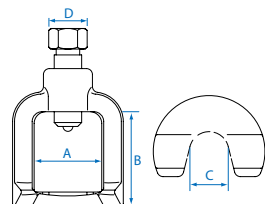

Ball Joint Extractor

9BE11

- Drop forged steel body

KT NO.	A mm	B(mm) Max	Min	C mm	D mm	E mm	⚖️	📦
9BE11	160	50	12	19	19	25	1080	1 / 12

9BE21

- Special design 2 stage operation, suits most cars and light trucks ball joints in steering & suspension
- Suitable for most European and Japanese vehicles

KT NO.	A mm	B(mm) Max	Min	C mm	D mm	E mm	⚖️	📦
9BE21	160	50	12	20	22	32	1270	1 / 12

9BE4

- For quick and easy separation of ball joint pivots of pitman arms, steering tie rods, ball joints, etc
- Suitable for general trucks and vehicles
- For better safety operation & avoid damage

9HBE4

3/4"

- Use for quick separation of ball joint for heavy goods vehicle
- Extra deep design for tight space
- Use with impact tools

Heavy Goods Vehicle Ball Joint Separator

Size (mm)	Application
30	BMW (E39), Benz(W203/W210/W211/W220/W221), Mitsubishi Delica, Canter, Toyota Dyna etc...
39	"4 tons and European truck: Scania, Benz, MAN 414 drag link and Hino etc..."
47	"8.8 tons~10.5 tons truck: Hino, Isuzu, Nissan, UD,Fuso etc..."
58	Scania etc...
62	"15 tons~35 tons: Hino, Isuzu, Nissan, Fuso truck and bus etc..."
67	MAN(FE410A) etc...