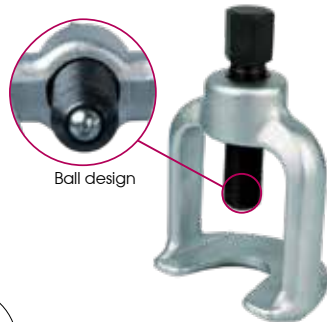

Ball Joint Extractor

9BE11

- Drop forged steel body

KT NO.	A mm	B(mm) Max	Min	C mm	D mm	E mm	⚖️	📦
9BE11	160	50	12	19	19	25	1080	1 / 12

9BE21

- Special design 2 stage operation, suits most cars and light trucks ball joints in steering & suspension
- Suitable for most European and Japanese vehicles

KT NO.	A mm	B(mm) Max	Min	C mm	D mm	E mm	⚖️	📦
9BE21	160	50	12	20	22	32	1270	1 / 12

9BE4

- For quick and easy separation of ball joint pivots of pitman arms, steering tie rods, ball joints, etc
- Suitable for general trucks and vehicles
- For better safety operation & avoid damage

KT NO.	A mm	B mm	C mm	D mm	⚖️	📦
9BE41	36	40	18	17	364	1 / 36
9BE42	46	48	23	17	558	1 / 36
9BE43	62	62	29	19	925	1 / 12
9BE44	64	76	40	24	1658	1 / 12
9BE45	77	100	46	24	1858	1 / 12

Impact Ball Joint Separator

9HBE4

3/4"

- Use for quick separation of ball joint for heavy goods vehicle
- Extra deep design for tight space
- Use with impact tools

Heavy Goods Vehicle Ball Joint Separator

Size (mm)	Application
30	BMW (E39), Benz(W203/W210/W211/W220/W221), Mitsubishi Delica, Canter, Toyota Dyna etc...
39	"4 tons and European truck: Scania, Benz, MAN 414 drag link and Hino etc..."
47	"8.8 tons~10.5 tons truck: Hino, Isuzu, Nissan, UD,Fuso etc..."
58	Scania etc...
62	"15 tons~35 tons: Hino, Isuzu, Nissan, Fuso truck and bus etc..."
67	MAN(FE410A) etc...