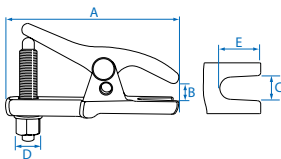

Ball Joint Extractor

9BE11

- Drop forged steel body

KT NO.	A mm	B(mm) Max	Min	C mm	D mm	E mm	⚖️	📦
9BE11	160	50	12	19	19	25	1080	1 / 12

9BE21

- Special design 2 stage operation, suits most cars and light trucks ball joints in steering & suspension
- Suitable for most European and Japanese vehicles

KT NO.	A mm	B(mm) Max	Min	C mm	D mm	E mm	⚖️	📦
9BE21	160	50	12	20	22	32	1270	1 / 12

9BE4

- For quick and easy separation of ball joint pivots of pitman arms, steering tie rods, ball joints, etc
- Suitable for general trucks and vehicles
- For better safety operation & avoid damage

9HBE4

3/4"

- Use for quick separation of ball joint for heavy goods vehicle
- Extra deep design for tight space
- Use with impact tools

Heavy Goods Vehicle Ball Joint Separator

Size (mm)	Application
30	BMW (E39), Benz(W203/W210/W211/W220/W221), Mitsubishi Delica, Canter, Toyota Dyna etc...
39	"4 tons and European truck: Scania, Benz, MAN 414 drag link and Hino etc..."
47	"8.8 tons~10.5 tons truck: Hino, Isuzu, Nissan, UD,Fuso etc..."
58	Scania etc...
62	"15 tons~35 tons: Hino, Isuzu, Nissan, Fuso truck and bus etc..."
67	MAN(FE410A) etc...