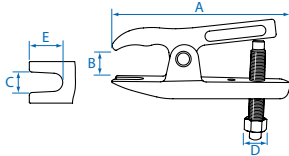

Ball Joint Extractor

9BE11

- Drop forged steel body

KT NO.	A mm	B(mm) Max	Min	C mm	D mm	E mm	⚖️	📦
9BE11	160	50	12	19	19	25	1080	1 / 12

9BE21

- Special design 2 stage operation, suits most cars and light trucks ball joints in steering & suspension
- Suitable for most European and Japanese vehicles

KT NO.	A mm	B(mm) Max	Min	C mm	D mm	E mm	⚖️	📦
9BE21	160	50	12	20	22	32	1270	1 / 12

9BE4

- For quick and easy separation of ball joint pivots of pitman arms, steering tie rods, ball joints, etc
- Suitable for general trucks and vehicles
- For better safety operation & avoid damage

9HBE4

3/4"

- Use for quick separation of ball joint for heavy goods vehicle
- Extra deep design for tight space
- Use with impact tools

Heavy Goods Vehicle Ball Joint Separator

Size (mm)	Application
30	BMW (E39), Benz(W203/W210/W211/W220/W221), Mitsubishi Delica, Canter, Toyota Dyna etc...
39	"4 tons and European truck: Scania, Benz, MAN 414 drag link and Hino etc..."
47	"8.8 tons~10.5 tons truck: Hino, Isuzu, Nissan, UD,Fuso etc..."
58	Scania etc...
62	"15 tons~35 tons: Hino, Isuzu, Nissan, Fuso truck and bus etc..."
67	MAN(FE410A) etc...