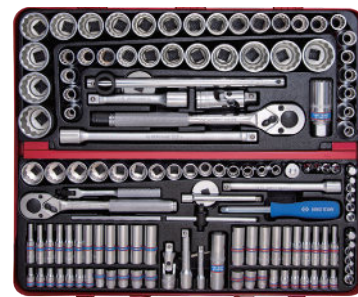

Socket Set

9063MR

9063MR01

9563MR

9563MR01

1/4"+3/8"+1/2"

Metal case size (mm) :
476 x 282 x 57 (0.27 cuft)

9063MR/9563MR

9063MR01/9563MR01

62
PC.

KT NO.	Contents		Kg 7.4	1/2
9063MR	4330MR	4330MR / 4335MR 12, 13, 14, 15, 16, 17, 18, 19, 20, 21, 22, 23, 24, 27, 30, 32	4768-10F	2335M 4, 4.5, 5, 6, 7, 8, 9, 10, 11, 12
	3330M		3769-08F	3023 T20, T25, T27, T30, T40
9563MR	4335MR	4330MR / 4335MR 12, 13, 14, 15, 16, 17, 18, 19, 20, 21, 22, 23, 24, 27, 30, 32	363521	3025 H4, H5, H6, H8, H10
	3335M		3235M 12, 14, 17, 19	2571-45 2221-04
9063MR01	4330MR	3330M / 3335M 8, 9, 10, 11, 12, 13, 14, 15, 17, 19	363021	4755-10G 3221-06
	3330M		3779-08G	4572-12 4251-06R
9563MR01	4335MR	3330M / 3335M 8, 9, 10, 11, 12, 13, 14, 15, 17, 19	363521	3792 4791R 3812
	3335M		3235M 10, 13, 17, 19	

9033CR

1/4"+3/8"+1/2"

Metal case size (mm) :
450 x 370 x 56 (0.329 cuft)

Contents	Kg 12.3	1/2
2335M	4, 4.5, 5, 5.5, 6, 7, 8, 9, 10, 11, 12, 13	
2335S	5/32, 3/16, 7/32, 1/4, 9/32, 5/16, 11/32, 3/8, 7/16, 1/2	
2235M	4, 4.5, 5, 5.5, 6, 7, 8, 9, 10, 11, 12, 13	
2235S	5/32, 3/16, 7/32, 1/4, 9/32, 5/16, 11/32, 3/8, 7/16, 1/2	
3330M	8, 9, 10, 11, 12, 13, 14, 15, 16, 17, 18, 19, 20, 21, 22	
4330MR	8, 9, 10, 11, 12, 13, 14, 15, 16, 17, 18, 19, 20, 21, 22, 23, 24, 25, 26, 27, 28, 30, 32	
4330SR	3/8, 7/16, 1/2, 9/16, 5/8, 11/16, 3/4, 13/16, 7/8, 15/16, 1, 1-1/8, 1-3/16, 1-1/4	
2015MX	H3, H4, H5, H6, H8, H10	
2015SX	1/8, 3/16, 7/32, 1/4, 5/16, 3/8	
2011X	PH1, PH2, PH3, PH4	
1115-03	H1.5, H2, H2.5	