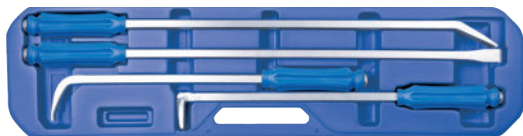

Pry Bar & Set

- Grip material - PP+TPR
- Chrome vanadium alloy steel

9TK1

- Packaged in plastic tray
- Pry bars are for prying and levering
- Sturdy blade minimizing lever spring effect
- It's hardened and tempered for maximum durability

KT NO.	L mm		
9TK108	204	110	6 / 72
9TK112	312	286	6 / 48
9TK118	458	514	6 / 48
9TK124	608	655	6 / 36

9TK014

4 PC.

Contents

1.87 5 / 10

9TK108, 9TK112, 9TK118, 9TK124

Jumbo Pry Bar & Set

9TK2

- For heavy-duty application
- Includes straight, 90, 45, 30 degree tip for variety situation to use
- Extra long pry bar makes more powerful for prying and levering

KT NO.	inch	L mm	Type		
9TK225A	25	625	90°	1620	1 / 6
9TK225B	25	625	45°	1510	1 / 6
9TK236A	36	920	30°	2070	1 / 12
9TK236B	36	920	Straight	2060	1 / 12

9TK024

4 PC.

Contents

9.34 1 / 10

9TK225A
9TK225B
9TK236A
9TK236B

Rolling Head Pry Bar & Set

- Material - chrome vanadium alloy steel
- Finishing - Black phosphate with polished head

CAUTION Please wear proper safety gear while working.