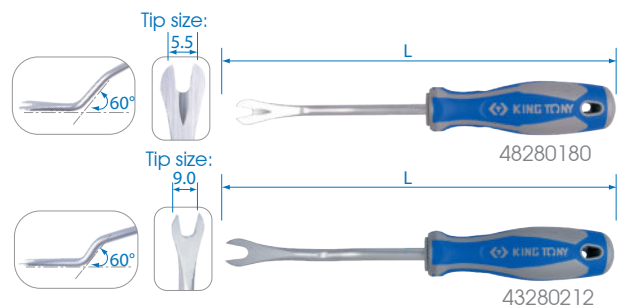

9TK3

- With a long tapered end for alignments and a rolling head for prying

KT NO.	inch	L mm	A mm	B mm		
9TK306	6	151	29.0	10.0	75	10 / 200
9TK312	12	305	36.5	12.3	252	2 / 40
9TK316	16	405	45.6	14.5	501	2 / 20
9TK320	20	504	60.2	18.0	952	2 / 20

9TK034

4 PC.

Contents

1.73 1 / 8

Door Upholstery Remover

- Grip material - PP+TPR
- Chrome vanadium alloy steel

43280212

48280180

- Special tool to remove the lining and clip of the car

KT NO.	Tip mm	L mm	Type		
48280180	5.5	210	60°	90	12 / 144
43280212	9	240	60°	134	12 / 144

X-ON Electronics

Largest Supplier of Electrical and Electronic Components