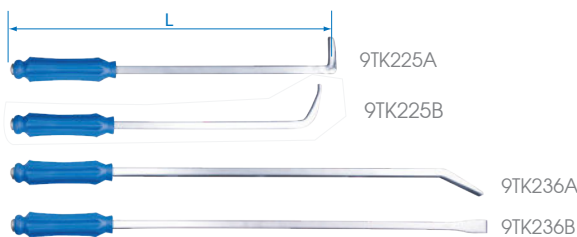

Pry Bar & Set

- Grip material - PP+TPR
- Chrome vanadium alloy steel

9TK1

- Packaged in plastic tray
- Pry bars are for prying and levering
- Sturdy blade minimizing lever spring effect
- It's hardened and tempered for maximum durability

KT NO.	L mm		
9TK108	204	110	6 / 72
9TK112	312	286	6 / 48
9TK118	458	514	6 / 48
9TK124	608	655	6 / 36

9TK014

4 PC.

Contents

1.87 5 / 10

9TK108, 9TK112, 9TK118, 9TK124

Jumbo Pry Bar & Set

9TK2

- For heavy-duty application
- Includes straight, 90, 45, 30 degree tip for variety situation to use
- Extra long pry bar makes more powerful for prying and levering

KT NO.	inch	L mm	Type		
9TK225A	25	625	90°	1620	1 / 6
9TK225B	25	625	45°	1510	1 / 6
9TK236A	36	920	30°	2070	1 / 12
9TK236B	36	920	Straight	2060	1 / 12

9TK024

4 PC.

Contents

9.34 1 / 10

9TK225A
9TK225B
9TK236A
9TK236B

Rolling Head Pry Bar & Set

- Material - chrome vanadium alloy steel
- Finishing - Black phosphate with polished head

CAUTION Please wear proper safety gear while working.