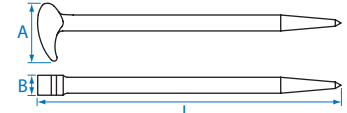

- For heavy-duty application
- Includes straight, 90, 45, 30 degree tip for variety situation to use
- Extra long pry bar makes more powerful for prying and levering

KT NO.	inch	L mm	Type		
9TK225A	25	625	90°	1620	1 / 6
9TK225B	25	625	45°	1510	1 / 6
9TK236A	36	920	30°	2070	1 / 12
9TK236B	36	920	Straight	2060	1 / 12

9TK024

4 PC.

Contents

9.34 1 / 10

9TK225A
9TK225B
9TK236A
9TK236B

Rolling Head Pry Bar & Set

- Material - chrome vanadium alloy steel
- Finishing - Black phosphate with polished head

CAUTION Please wear proper safety gear while working.

9TK3

- With a long tapered end for alignments and a rolling head for prying

KT NO.	inch	L mm	A mm	B mm		
9TK306	6	151	29.0	10.0	75	10 / 200
9TK312	12	305	36.5	12.3	252	2 / 40
9TK316	16	405	45.6	14.5	501	2 / 20
9TK320	20	504	60.2	18.0	952	2 / 20