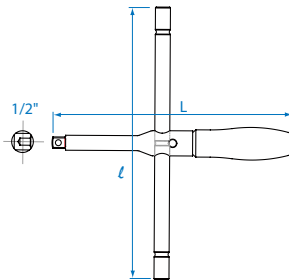

Double-End Truck Wrench & Set

1999

1999R

1999A

- Chrome vanadium alloy steel
- Chrome plated

Wrench KT NO.	Size mm	∅ mm	Overall length mm	Tommy Bar KT NO.	Overall length mm	Set KT NO.		
19991921	19 x 21	∅16	300	19980016	300	19991921A	1183	1 / 20
19992224	22 x 24	∅19	406	199920R	400	19992224A	2330	1 / 8
19992427	24 x 27	∅19	406	199920R	400	19992427A	2673	1 / 8
19992432	24 x 32	∅19	406	199920R	400	19992432A	2360	1 / 8
19992730	27 x 30	∅19	406	199920R	400	19992730A	2740	1 / 8
19992732	27 x 32	∅19	406	199920R	400	19992732A	2762	1 / 8
19992733	27 x 33	∅19	406	199920R	400	19992733A	2796	1 / 8
19992833	28 x 33	∅19	406	199920R	400	19992833A	2440	1 / 8
19993032	30 x 32	∅19	406	199920R	400	19993032A	2853	1 / 8
19993233	32 x 33	∅19	406	199920R	400	19993233A	2875	1 / 8
19993238	32 x 38	∅19	406	199920R	400	19993238A	3055	1 / 4
19993821	○ 38 x □ 21 SQ.	∅25	406	199925R	595	19993821A	3794	3
19993822	○ 38 x □ 22 SQ.	∅25	406	199925R	595	19993822A	3794	3
19994121L	○ 41 x □ 21 SQ.	∅25	450	199925R	595	19994121LA	4074	3 / 3

T-Spin Lug Wrench Set

4503MR

4506MR

- Fast spinning action extension wrench
- Reach deep area with soft grip handle
- Suitable for passenger vehicles

4 PC.

6 PC.

KT NO.	Size	ℓ mm	L mm		
4503MR	■ 1/2"	300	265	1.36	10
	○ 19, 21 mm 4335MR				
4506MR	■ 1/2"	300	265	1.56	10
	○ 17, 19, 21, 23 mm 4335MR				