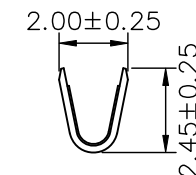

SEC: A-A

SEC: B-B

Ordering Information & Specifications

Part No	Wire Range	Insulation O.D.	Material	Finish	Qty/reel
C4255M-TBE	AWG#18-#24	3.10mm(max)	Brass	Tin-plated	5,000pcs
C4255M-GBE	AWG#18-#24	3.10mm(max)	Brass	Gold-flash 1u"	5,000pcs
C4255M-HBE	AWG#18-#24	3.10mm(max)	Brass	Gold-flash 1u"	5,000pcs
C4255M-HBE-G1	AWG#18-#24	3.10mm(max)	Brass	Gold-plated 15u"	5,000pcs

Note: E-Stamping before Tin-plated or Gold-plated

			 燦達電子工業股份有限公司 JOINT TECH ELECTRONIC IND. CO., LTD.		
		UNIT	SCALE	SHEET	
		mm	1 : 1	1 of 1	
B4	ECN1808230001	2018.09.13	焦秋蘭	DRAWN BY 董正一	APPROVED BY 董正一
B3	REVISE	2009.05.26		2001.02.01	2001.02.01
B2	REVISE	2007.10.18		GENERAL TOLERANCE	
B1	REVISE	2006.11.04		X. X±0.25	ANGLE±
B0	NEW RELEASE	2006.06.07		X. XX±0.15	
REV.	DESCRIPTION	DATE	NAME	X. XXX±0.05	
					TITLE:
					4.20mm PITCH CRIMP TERMINAL-MALE, MINI-FIT
					DRAW NO. :
					C4255M-XX
					REV. B4