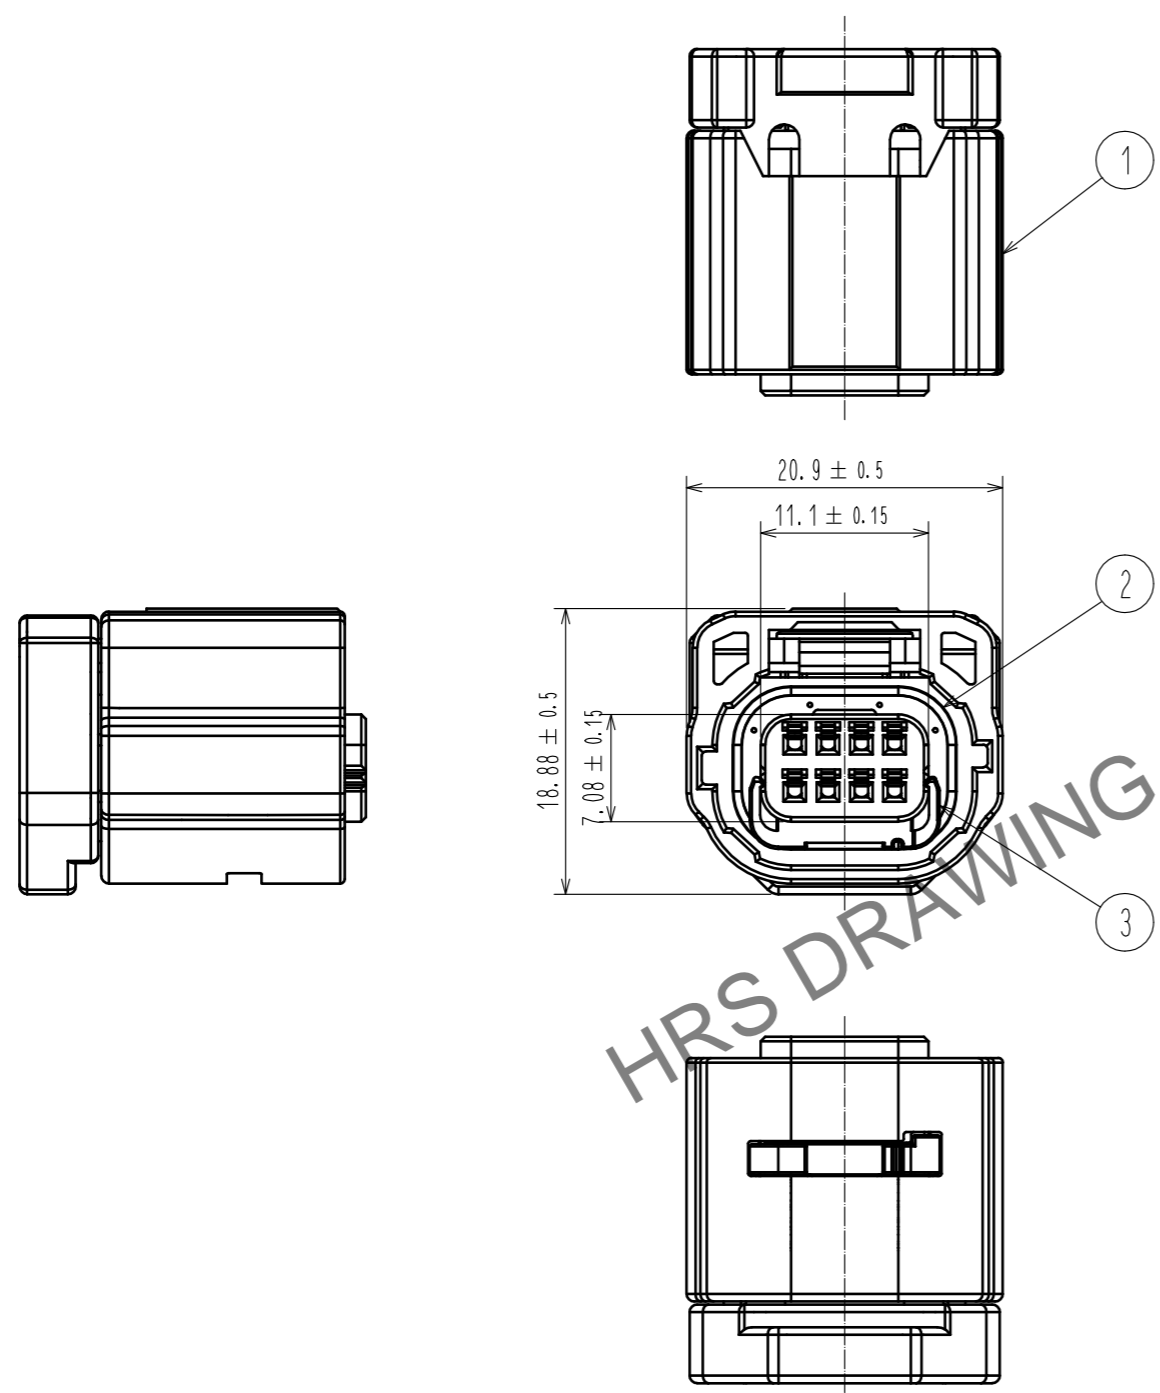

ELV, RoHS COMPLIANT

⚠️ DELETE PAGES 2-5

- NOTE1. APPLICABLE MATING CONNECTOR : ZE064W-8DP-HU/R(A)  
 2. THE APPLICABLE PARTS ARE AS FOLLOWS.  
 CRIMP CONTACT : ZE064-2022SCF  
 WATERPROOF CAP : ZE064W-WCP(2022)  
 ③ MAXIMUM NUMBER OF PRODUCT PER BOX: 120 PCS PER TRAY × 5 LAYERS = 600 PCS.  
 PUT AN EMPTY TRAY ON THE TOP ROW.  
 ⚠️ 4. BEFORE USE, BE SURE TO REFER TO THE INSTRUCTION MANUAL ETAD-T0644-00.

NO.	MATERIAL	FINISH	REMARKS	NO.	MATERIAL	FINISH	REMARKS
3	PA	BEIGE	UL94 V-0	5	PBT	GRAY	UL94 V-0
2	SILICONE	RED	OIL BLEEDING ⚠️	4	SILICONE	RED	OIL BLEEDING ⚠️
1	PA	BLACK	UL94 V-0				

UNITS	SCALE	COUNT	DESCRIPTION OF REVISIONS	DESIGNED	CHECKED	DATE
mm	2 : 1	4	DIS-T-00016744	TY.MOGI	AH.EDASHIGE	20230124

APPROVED	CHECKED	DESIGNED	DRAWN	DRAWING NO.	PART NO.	CODE NO.
HK.UMEHARA	HK.UMEHARA	HH.TSUKUMO	DS.HIROWATARI	20190216	20190216	20190216
				EDC-381037-00-00	ZE064W-8DS-HU/R(A)	CL0753-2015-0-00