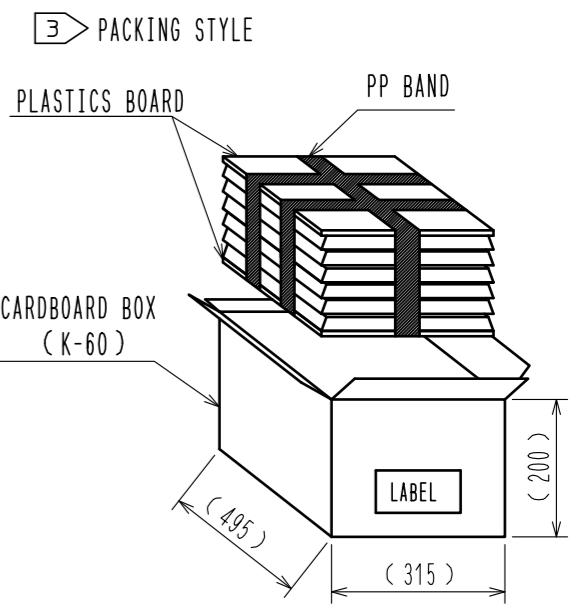

ELV, RoHS COMPLIANT

⚠️ DELETE PAGES 2-5

- NOTE1. APPLICABLE MATING CONNECTOR : ZE064W-8DP-HU/R(A)  
 2. THE APPLICABLE PARTS ARE AS FOLLOWS.  
 CRIMP CONTACT : ZE064-2022SCF  
 WATERPROOF CAP : ZE064W-WCP(2022)  
 ③ MAXIMUM NUMBER OF PRODUCT PER BOX: 120 PCS PER TRAY × 5 LAYERS = 600 PCS.  
 PUT AN EMPTY TRAY ON THE TOP ROW.  
 ⚠️ 4. BEFORE USE, BE SURE TO REFER TO THE INSTRUCTION MANUAL ETAD-T0644-00.