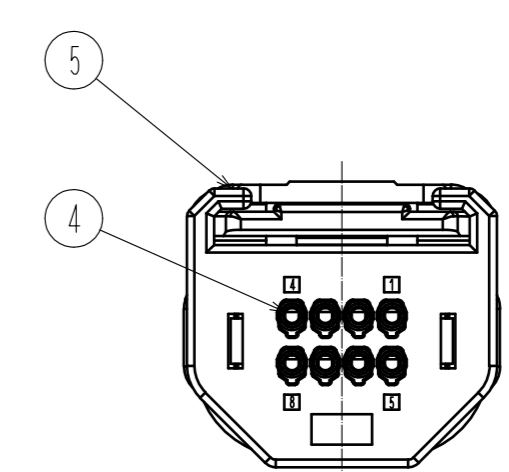

ELV, RoHS COMPLIANT

⚠️ DELETE PAGES 2-5

- NOTE1. APPLICABLE MATING CONNECTOR : ZE064W-8DP-HU/R(A)  
 2. THE APPLICABLE PARTS ARE AS FOLLOWS.  
 CRIMP CONTACT : ZE064-2022SCF  
 WATERPROOF CAP : ZE064W-WCP(2022)  
 ③ MAXIMUM NUMBER OF PRODUCT PER BOX: 120 PCS PER TRAY × 5 LAYERS = 600 PCS.  
 PUT AN EMPTY TRAY ON THE TOP ROW.  
 ⚠️ 4. BEFORE USE, BE SURE TO REFER TO THE INSTRUCTION MANUAL ETAD-T0644-00.