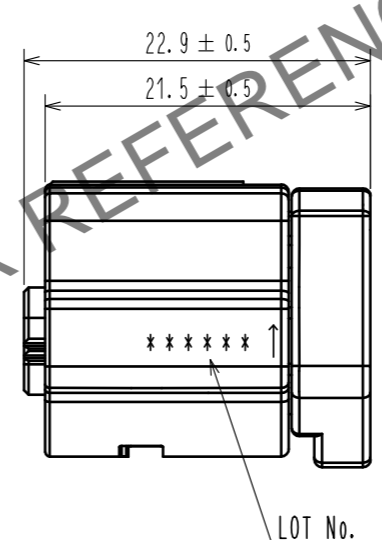

ELV, RoHS COMPLIANT

⚠️ DELETE PAGES 2-5

- NOTE1. APPLICABLE MATING CONNECTOR : ZE064W-8DP-HU/R(A)  
 2. THE APPLICABLE PARTS ARE AS FOLLOWS.  
 CRIMP CONTACT : ZE064-2022SCF  
 WATERPROOF CAP : ZE064W-WCP(2022)  
 ③ MAXIMUM NUMBER OF PRODUCT PER BOX: 120 PCS PER TRAY × 5 LAYERS = 600 PCS.  
 PUT AN EMPTY TRAY ON THE TOP ROW.  
 ⚠️ 4. BEFORE USE, BE SURE TO REFER TO THE INSTRUCTION MANUAL ETAD-T0644-00.