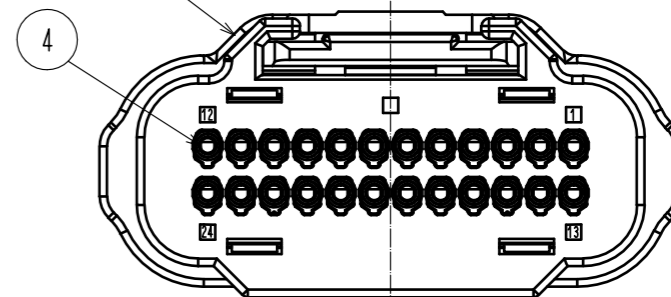

ELV. RoHS COMPLIANT

⚠ Delete pages 2-5

③ PACKING STYLE

NOTE 1. APPLICABLE MATING CONNECTOR : ZE064W-24DP-HU/R(A)

2. THE APPLICABLE PARTS ARE AS FOLLOWS.

CRIMP CONTACT : ZE064-2022SCF

WATERPROOF CAP : ZE064W-WCP(2022)

③ MAXIMUM NUMBER OF PRODUCT PER BOX : 55 PCS PER TRAY × 5 LAYERS = 275 PCS.  
PUT AN EMPTY TRAY ON THE TOP ROW.

⚠ 4. BEFORE USE, BE SURE TO REFER TO THE INSTRUCTION MANUAL ETAD-T0644-00.

NO.	MATERIAL	FINISH	REMARKS	NO.	MATERIAL	FINISH	REMARKS
3	PA	BEIGE	UL94 V-0				
2	SILICONE	RED	OIL BLEED ⚠	5	PBT	GRAY	UL94 V-0
1	PA	BLACK	UL94 V-0	4	SILICONE	RED	OIL BLEED ⚠

UNITS	SCALE	COUNT	DESCRIPTION OF REVISIONS	DESIGNED	CHECKED	DATE
mm	2 : 1	4	DIS-T-00016740	TY.MOGI	AH.EDASHIGE	20230124

APPROVED	CHECKED	DESIGNED	DRAWN	DRAWING NO.	PART NO.	CODE NO.
HK.UMEHARA	HH.TSUKUMO	AS.SHIBAHARA	GYEONGMIN LEE	20180613	20180613	20180613
				EDC-374259-00-00	ZE064W-24DS-HU/R(A)	CL0753-2005-0-00