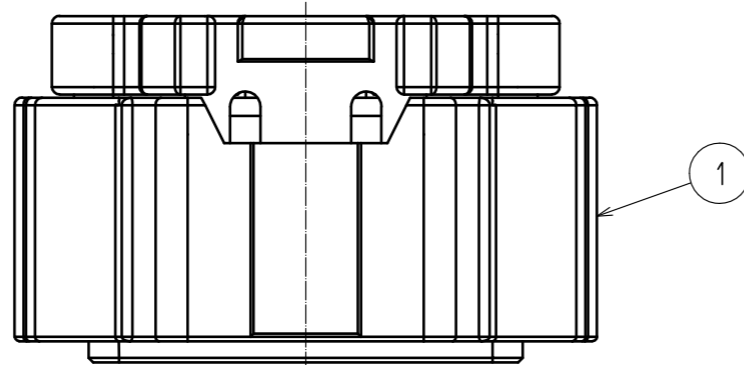

ELV. RoHS COMPLIANT

⚠ Delete pages 2-5

③ PACKING STYLE

NOTE 1. APPLICABLE MATING CONNECTOR : ZE064W-24DP-HU/R(A)

2. THE APPLICABLE PARTS ARE AS FOLLOWS.

CRIMP CONTACT : ZE064-2022SCF

WATERPROOF CAP : ZE064W-WCP(2022)

③ MAXIMUM NUMBER OF PRODUCT PER BOX : 55 PCS PER TRAY × 5 LAYERS = 275 PCS.  
PUT AN EMPTY TRAY ON THE TOP ROW.

⚠ 4. BEFORE USE, BE SURE TO REFER TO THE INSTRUCTION MANUAL ETAD-T0644-00.

NO.	MATERIAL	FINISH	REMARKS	NO.	MATERIAL	FINISH	REMARKS
3	PA	BEIGE	UL94 V-0				
2	SILICONE	RED	OIL BLEED ⚠	5	PBT	GRAY	UL94 V-0
1	PA	BLACK	UL94 V-0	4	SILICONE	RED	OIL BLEED ⚠