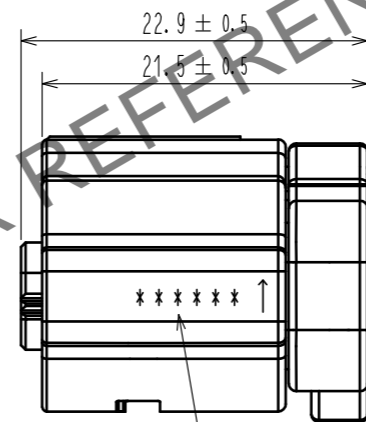

ELV. RoHS COMPLIANT

⚠ Delete pages 2-5

③ PACKING STYLE

NOTE 1. APPLICABLE MATING CONNECTOR : ZE064W-24DP-HU/R(A)

2. THE APPLICABLE PARTS ARE AS FOLLOWS.

CRIMP CONTACT : ZE064-2022SCF

WATERPROOF CAP : ZE064W-WCP(2022)

③ MAXIMUM NUMBER OF PRODUCT PER BOX : 55 PCS PER TRAY × 5 LAYERS = 275 PCS.  
PUT AN EMPTY TRAY ON THE TOP ROW.

⚠ 4. BEFORE USE, BE SURE TO REFER TO THE INSTRUCTION MANUAL ETAD-T0644-00.

NO.	MATERIAL	FINISH	REMARKS	NO.	MATERIAL	FINISH	REMARKS
3	PA	BEIGE	UL94 V-0				
2	SILICONE	RED	OIL BLEED ⚠	5	PBT	GRAY	UL94 V-0
1	PA	BLACK	UL94 V-0	4	SILICONE	RED	OIL BLEED ⚠

UNITS	SCALE	COUNT	DESCRIPTION OF REVISIONS	DESIGNED	CHECKED	DATE
mm	2 : 1	4	DIS-T-00016740	TY.MOGI	AH.EDASHIGE	20230124

APPROVED	CHECKED	DESIGNED	DRAWN	DRAWING NO.	PART NO.	CODE NO.
HK.UMEHARA	HH.TSUKUMO	AS.SHIBAHARA	GYEONGMIN LEE	20180613	20180613	20180613
				EDC-374259-00-00	ZE064W-24DS-HU/R(A)	CL0753-2005-0-00