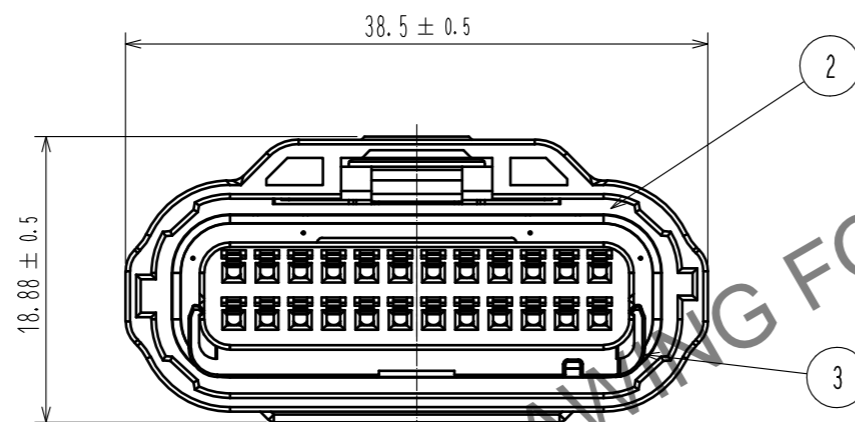

ELV. RoHS COMPLIANT

⚠ Delete pages 2-5

③ PACKING STYLE

NOTE 1. APPLICABLE MATING CONNECTOR : ZE064W-24DP-HU/R(A)

2. THE APPLICABLE PARTS ARE AS FOLLOWS.

CRIMP CONTACT : ZE064-2022SCF

WATERPROOF CAP : ZE064W-WCP(2022)

③ MAXIMUM NUMBER OF PRODUCT PER BOX : 55 PCS PER TRAY × 5 LAYERS = 275 PCS.  
PUT AN EMPTY TRAY ON THE TOP ROW.

⚠ 4. BEFORE USE, BE SURE TO REFER TO THE INSTRUCTION MANUAL ETAD-T0644-00.

NO.	MATERIAL	FINISH	REMARKS	NO.	MATERIAL	FINISH	REMARKS
3	PA	BEIGE	UL94 V-0				
2	SILICONE	RED	OIL BLEED ⚠	5	PBT	GRAY	UL94 V-0
1	PA	BLACK	UL94 V-0	4	SILICONE	RED	OIL BLEED ⚠