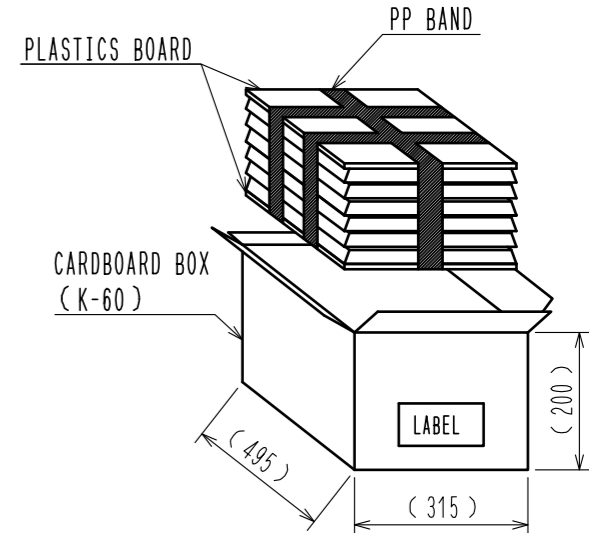

ELV. RoHS COMPLIANT

⚠ Delete pages 2-5

③ PACKING STYLE

NOTE 1. APPLICABLE MATING CONNECTOR : ZE064W-24DP-HU/R(A)

2. THE APPLICABLE PARTS ARE AS FOLLOWS.

CRIMP CONTACT : ZE064-2022SCF

WATERPROOF CAP : ZE064W-WCP(2022)

③ MAXIMUM NUMBER OF PRODUCT PER BOX : 55 PCS PER TRAY × 5 LAYERS = 275 PCS.  
PUT AN EMPTY TRAY ON THE TOP ROW.

⚠ 4. BEFORE USE, BE SURE TO REFER TO THE INSTRUCTION MANUAL ETAD-T0644-00.

NO.	MATERIAL	FINISH	REMARKS	NO.	MATERIAL	FINISH	REMARKS
3	PA	BEIGE	UL94 V-0				
2	SILICONE	RED	OIL BLEED ⚠	5	PBT	GRAY	UL94 V-0
1	PA	BLACK	UL94 V-0	4	SILICONE	RED	OIL BLEED ⚠