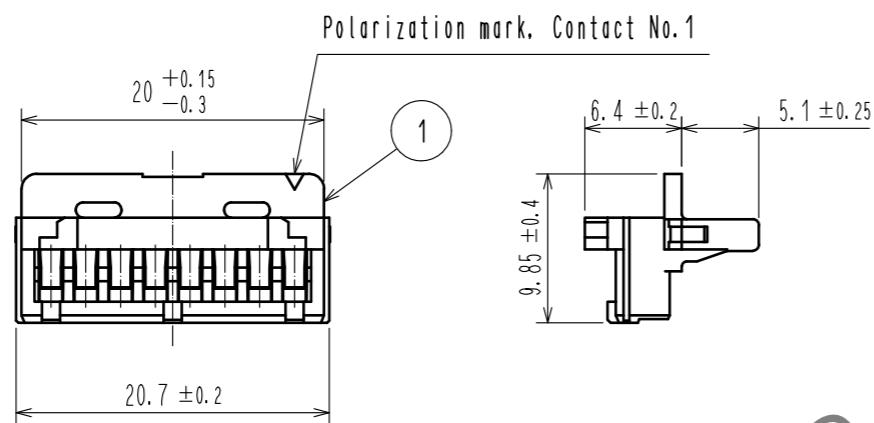

Jan.1.2025 Copyright 2025 HIROSE ELECTRIC CO., LTD. All Rights Reserved.
In case of consideration for using Automotive equipment / device which demand high reliability, kindly contact our sales window correspondents.

1. Note:
1. Two bags, each 100 pcs in one box.
  2. UL Recognized, cUL Recognized (File No.E52653)
  3. For details of the packaging method of this product, refer to ETAP-E3277.

1	PBT Resin	Black, UL94V-0, PLC2
NO.	MATERIAL	FINISH . REMARKS

UNITS mm		SCALE 2 : 1	COUNT 1	DESCRIPTION OF REVISIONS DIS-E-00013914	DESIGNED KG. OKITA	CHECKED TU. TANIGUCHI	DATE 20230512
APPROVED : AH. KODAMA 20150721				DRAWING NO. EDC-128732-11-00			
CHECKED : AH. KODAMA 20150721				PART NO. MT50W-8AS-C(11)			
DESIGNED : KI. KAGOTANI 20150721				CODE NO. CLO248-0008-9-11			
DRAWN : KI. KAGOTANI 20150721				1/1