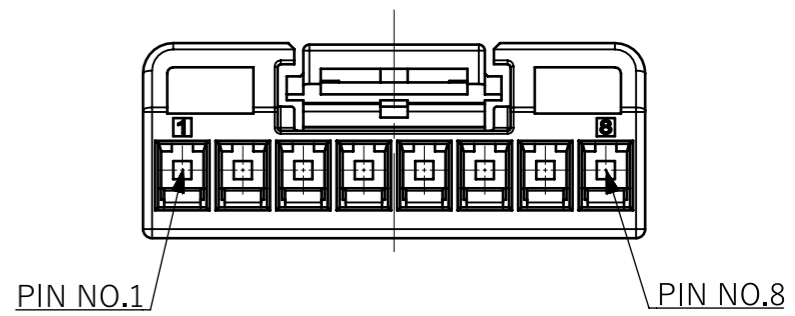

Apr.1.2025 Copyright 2025 HIROSE ELECTRIC CO., LTD. All Rights Reserved.
In case of consideration for using Automotive equipment / device which demand high reliability, kindly contact our sales window correspondents.

△數 COUNT	訂正記事 DESCRIPTION OF REVISIONS	擔當 BY	檢圖 CHKD	年月日 DATE	△數 COUNT	訂正記事 DESCRIPTION OF REVISIONS	擔當 BY	檢圖 CHKD	年月日 DATE
-	NEW RELEASE	PTJ	LJE	24.07.10					

7 5 3 1 1 3 5 7

1. **NOTE**
   1. THE HARMFUL BURRS SHALL BE 0.1mm OR LESS.
   2. APPLICABLE TERMINAL

NO.	PART NAME	PART NO.
1	KM32A F TML(L)(800)	6451-0044-2-800

1	PA66	WHITE
No.	MATERIAL	FINISH,REMARKS

UNLESS OTHERWISE SPECIFIED. SEE TABLE FOR TOLERANCES		
DIMENSION CLASSIFICATION	公差	OTHER
10	±0.15	
10	±0.2	
30	±0.3	
50	±0.4	
70	±0.5	
100	±0.75	
125	±0.9	
角度 ANGULAR ±0.5°		

CODE NO. (OLD)		DRAWN	DESIGNED	CHECKED	APPROVED	RELEASED
DRAWING NAME		PARK 24.07.10 T.J	PARK 24.07.10 T.J	SEO 24.07.10 J.K	LEE 24.07.10 J.E	AMC 24.07.10 DEPT
CUSTOMER DRAWING						
DRAWING NO.		PART NAME.				
SCALE 4:1		KM32A-8S-HU(W)(800)				
UNITS mm		PART NO.				
		6441-0059-1-800				
		DRAWING SIZE A3			SHEET 1 / 1