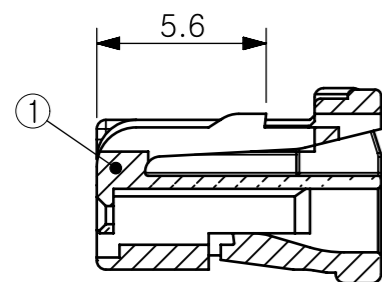

△數 COUNT	訂正記事 DESCRIPTION OF REVISIONS	擔當 BY	檢圖 CHKD	年月日 DATE	△數 COUNT	訂正記事 DESCRIPTION OF REVISIONS	擔當 BY	檢圖 CHKD	年月日 DATE
-	NEW RELEASE	PTJ	LJE	24.07.10					

ISO VEW

SECTION A-A  
SCALE 4:1

7 5 3 1 1 3 5 7

HRS MARKING      CAVITY NO.

- NOTE**  
1. THE HARMFUL BURRS SHALL BE 0.1mm OR LESS.  
2. APPLICABLE TERMINAL

NO.	PART NAME	PART NO.
1	KM32A F TML(L)(800)	6451-0044-2-800

1	PA66	WHITE
No.	MATERIAL	FINISH,REMARKS

UNLESS OTHERWISE SPECIFIED. SEE TABLE FOR TOLERANCES		
DIMENSION CLASSIFICATION	公差	OTHER
10	±0.15	
10	±0.2	
30	±0.3	
50	±0.4	
70	±0.5	
100	±0.75	
125	±0.9	
角度 ANGULAR ±0.5°		

CODE NO. (OLD)		DRAWN	DESIGNED	CHECKED	APPROVED	RELEASED
DRAWING NAME		<b>PARK</b> 24.07.10 T.J	<b>PARK</b> 24.07.10 T.J	<b>SEO</b> 24.07.10 J.K	<b>LEE</b> 24.07.10 J.E	<b>AMC</b> 24.07.10 DEPT
CUSTOMER DRAWING						
DRAWING NO.		PART NAME.				
SCALE 4:1		KM32A-8S-HU(W)(800)				
UNITS mm		PART NO.				
		6441-0059-1-800				
		DRAWING SIZE A3			SHEET 1 / 1	