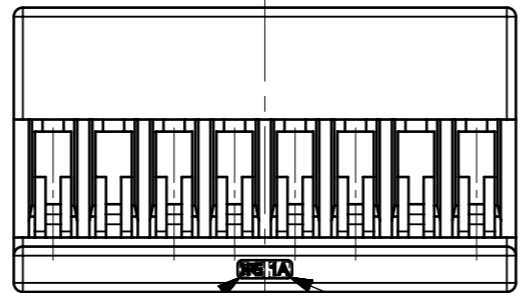

△數 COUNT	訂正記事 DESCRIPTION OF REVISIONS	擔當 BY	檢圖 CHKD	年月日 DATE	△數 COUNT	訂正記事 DESCRIPTION OF REVISIONS	擔當 BY	檢圖 CHKD	年月日 DATE
-	NEW RELEASE	PTJ	LJE	24.07.10					

ISO VEW

SECTION A-A  
SCALE 4:1

7 5 3 1 1 3 5 7

UNLESS OTHERWISE SPECIFIED. SEE TABLE FOR TOLERANCES		
DIMENSION CLASSIFICATION	公差	OTHER
10	±0.15	
10	±0.2	
30	±0.3	
50	±0.4	
70	±0.5	
100	±0.75	
125	±0.9	
角度 ANGULAR ±0.5°		

CODE NO. (OLD)		DRAWN	DESIGNED	CHECKED	APPROVED	RELEASED
DRAWING NAME		<b>PARK</b> 24.07.10 T.J	<b>PARK</b> 24.07.10 T.J	<b>SEO</b> 24.07.10 J.K	<b>LEE</b> 24.07.10 J.E	<b>AMC</b> 24.07.10 DEPT
CUSTOMER DRAWING						
DRAWING NO.		PART NAME.				
SCALE 4:1		KM32A-8S-HU(W)(800)				
UNITS mm		PART NO.				
		6441-0059-1-800				
		DRAWING SIZE A3			SHEET 1 / 1	