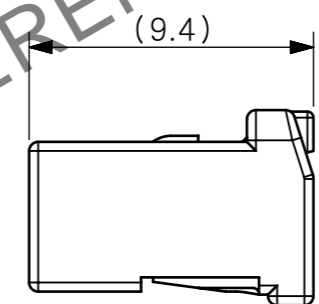

△數 COUNT	訂正記事 DESCRIPTION OF REVISIONS	擔當 BY	檢圖 CHKD	年月日 DATE	△數 COUNT	訂正記事 DESCRIPTION OF REVISIONS	擔當 BY	檢圖 CHKD	年月日 DATE
-	NEW RELEASE	PTJ	LJE	24.07.10					

ISO VEW

SECTION A-A  
SCALE 4:1

7 5 3 1 1 3 5 7

HRS MARKING      CAVITY NO.

- NOTE**  
1. THE HARMFUL BURRS SHALL BE 0.1mm OR LESS.  
2. APPLICABLE TERMINAL

NO.	PART NAME	PART NO.
1	KM32A F TML(L)(800)	6451-0044-2-800

1	PA66	WHITE
No.	MATERIAL	FINISH,REMARKS

UNLESS OTHERWISE SPECIFIED. SEE TABLE FOR TOLERANCES		
DIMENSION CLASSIFICATION	公差	OTHER
10	±0.15	
10	±0.2	
30	±0.3	
50	±0.4	
70	±0.5	
100	±0.75	
125	±0.9	
角度 ANGULAR ±0.5°		

CODE NO. (OLD)		DRAWN	DESIGNED	CHECKED	APPROVED	RELEASED
DRAWING NAME		<b>PARK</b> 24.07.10 T.J	<b>PARK</b> 24.07.10 T.J	<b>SEO</b> 24.07.10 J.K	<b>LEE</b> 24.07.10 J.E	<b>AMC</b> 24.07.10 DEPT
CUSTOMER DRAWING						
DRAWING NO.		PART NAME.				
SCALE 4:1		KM32A-8S-HU(W)(800)				
UNITS mm		PART NO.				
		6441-0059-1-800				
		DRAWING SIZE A3			SHEET 1 / 1	