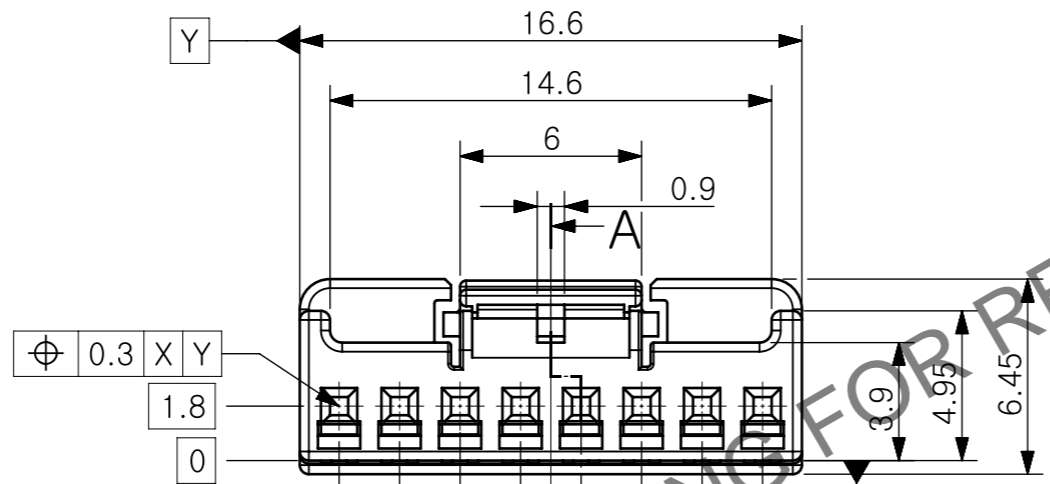

△數 COUNT	訂正記事 DESCRIPTION OF REVISIONS	擔當 BY	檢圖 CHKD	年月日 DATE	△數 COUNT	訂正記事 DESCRIPTION OF REVISIONS	擔當 BY	檢圖 CHKD	年月日 DATE
-	NEW RELEASE	PTJ	LJE	24.07.10					

ISO VEW

SECTION A-A  
SCALE 4:1

7 5 3 1 1 3 5 7

HRS MARKING      CAVITY NO.

- NOTE**  
1. THE HARMFUL BURRS SHALL BE 0.1mm OR LESS.  
2. APPLICABLE TERMINAL

NO.	PART NAME	PART NO.
1	KM32A F TML(L)(800)	6451-0044-2-800

1	PA66	WHITE
No.	MATERIAL	FINISH,REMARKS

UNLESS OTHERWISE SPECIFIED. SEE TABLE FOR TOLERANCES		
DIMENSION CLASSIFICATION	公差	OTHER
10	±0.15	
10	±0.2	
30	±0.3	
50	±0.4	
70	±0.5	
100	±0.75	
125	±0.9	
角度 ANGULAR ±0.5°		

CODE NO. (OLD)		DRAWN	DESIGNED	CHECKED	APPROVED	RELEASED
DRAWING NAME		<b>PARK</b> 24.07.10 T.J	<b>PARK</b> 24.07.10 T.J	<b>SEO</b> 24.07.10 J.K	<b>LEE</b> 24.07.10 J.E	<b>AMC</b> 24.07.10 DEPT
CUSTOMER DRAWING						
DRAWING NO.		PART NAME.				
SCALE 4:1		KM32A-8S-HU(W)(800)				
UNITS mm		PART NO.				
		6441-0059-1-800				
		DRAWING SIZE A3			SHEET 1 / 1	