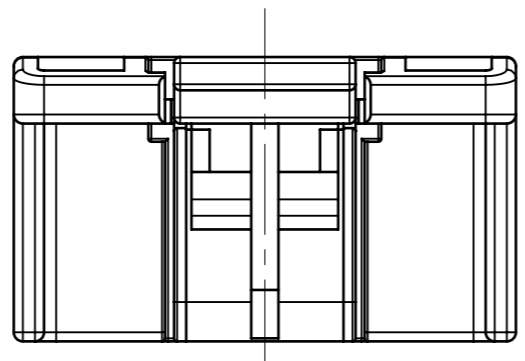

Apr.1.2025 Copyright 2025 HIROSE ELECTRIC CO., LTD. All Rights Reserved.
In case of consideration for using Automotive equipment / device which demand high reliability, kindly contact our sales window correspondents.

△數 COUNT	訂正記事 DESCRIPTION OF REVISIONS	擔當 BY	檢圖 CHKD	年月日 DATE	△數 COUNT	訂正記事 DESCRIPTION OF REVISIONS	擔當 BY	檢圖 CHKD	年月日 DATE
-	NEW RELEASE	PTJ	LJE	24.07.10					

ISO VEW