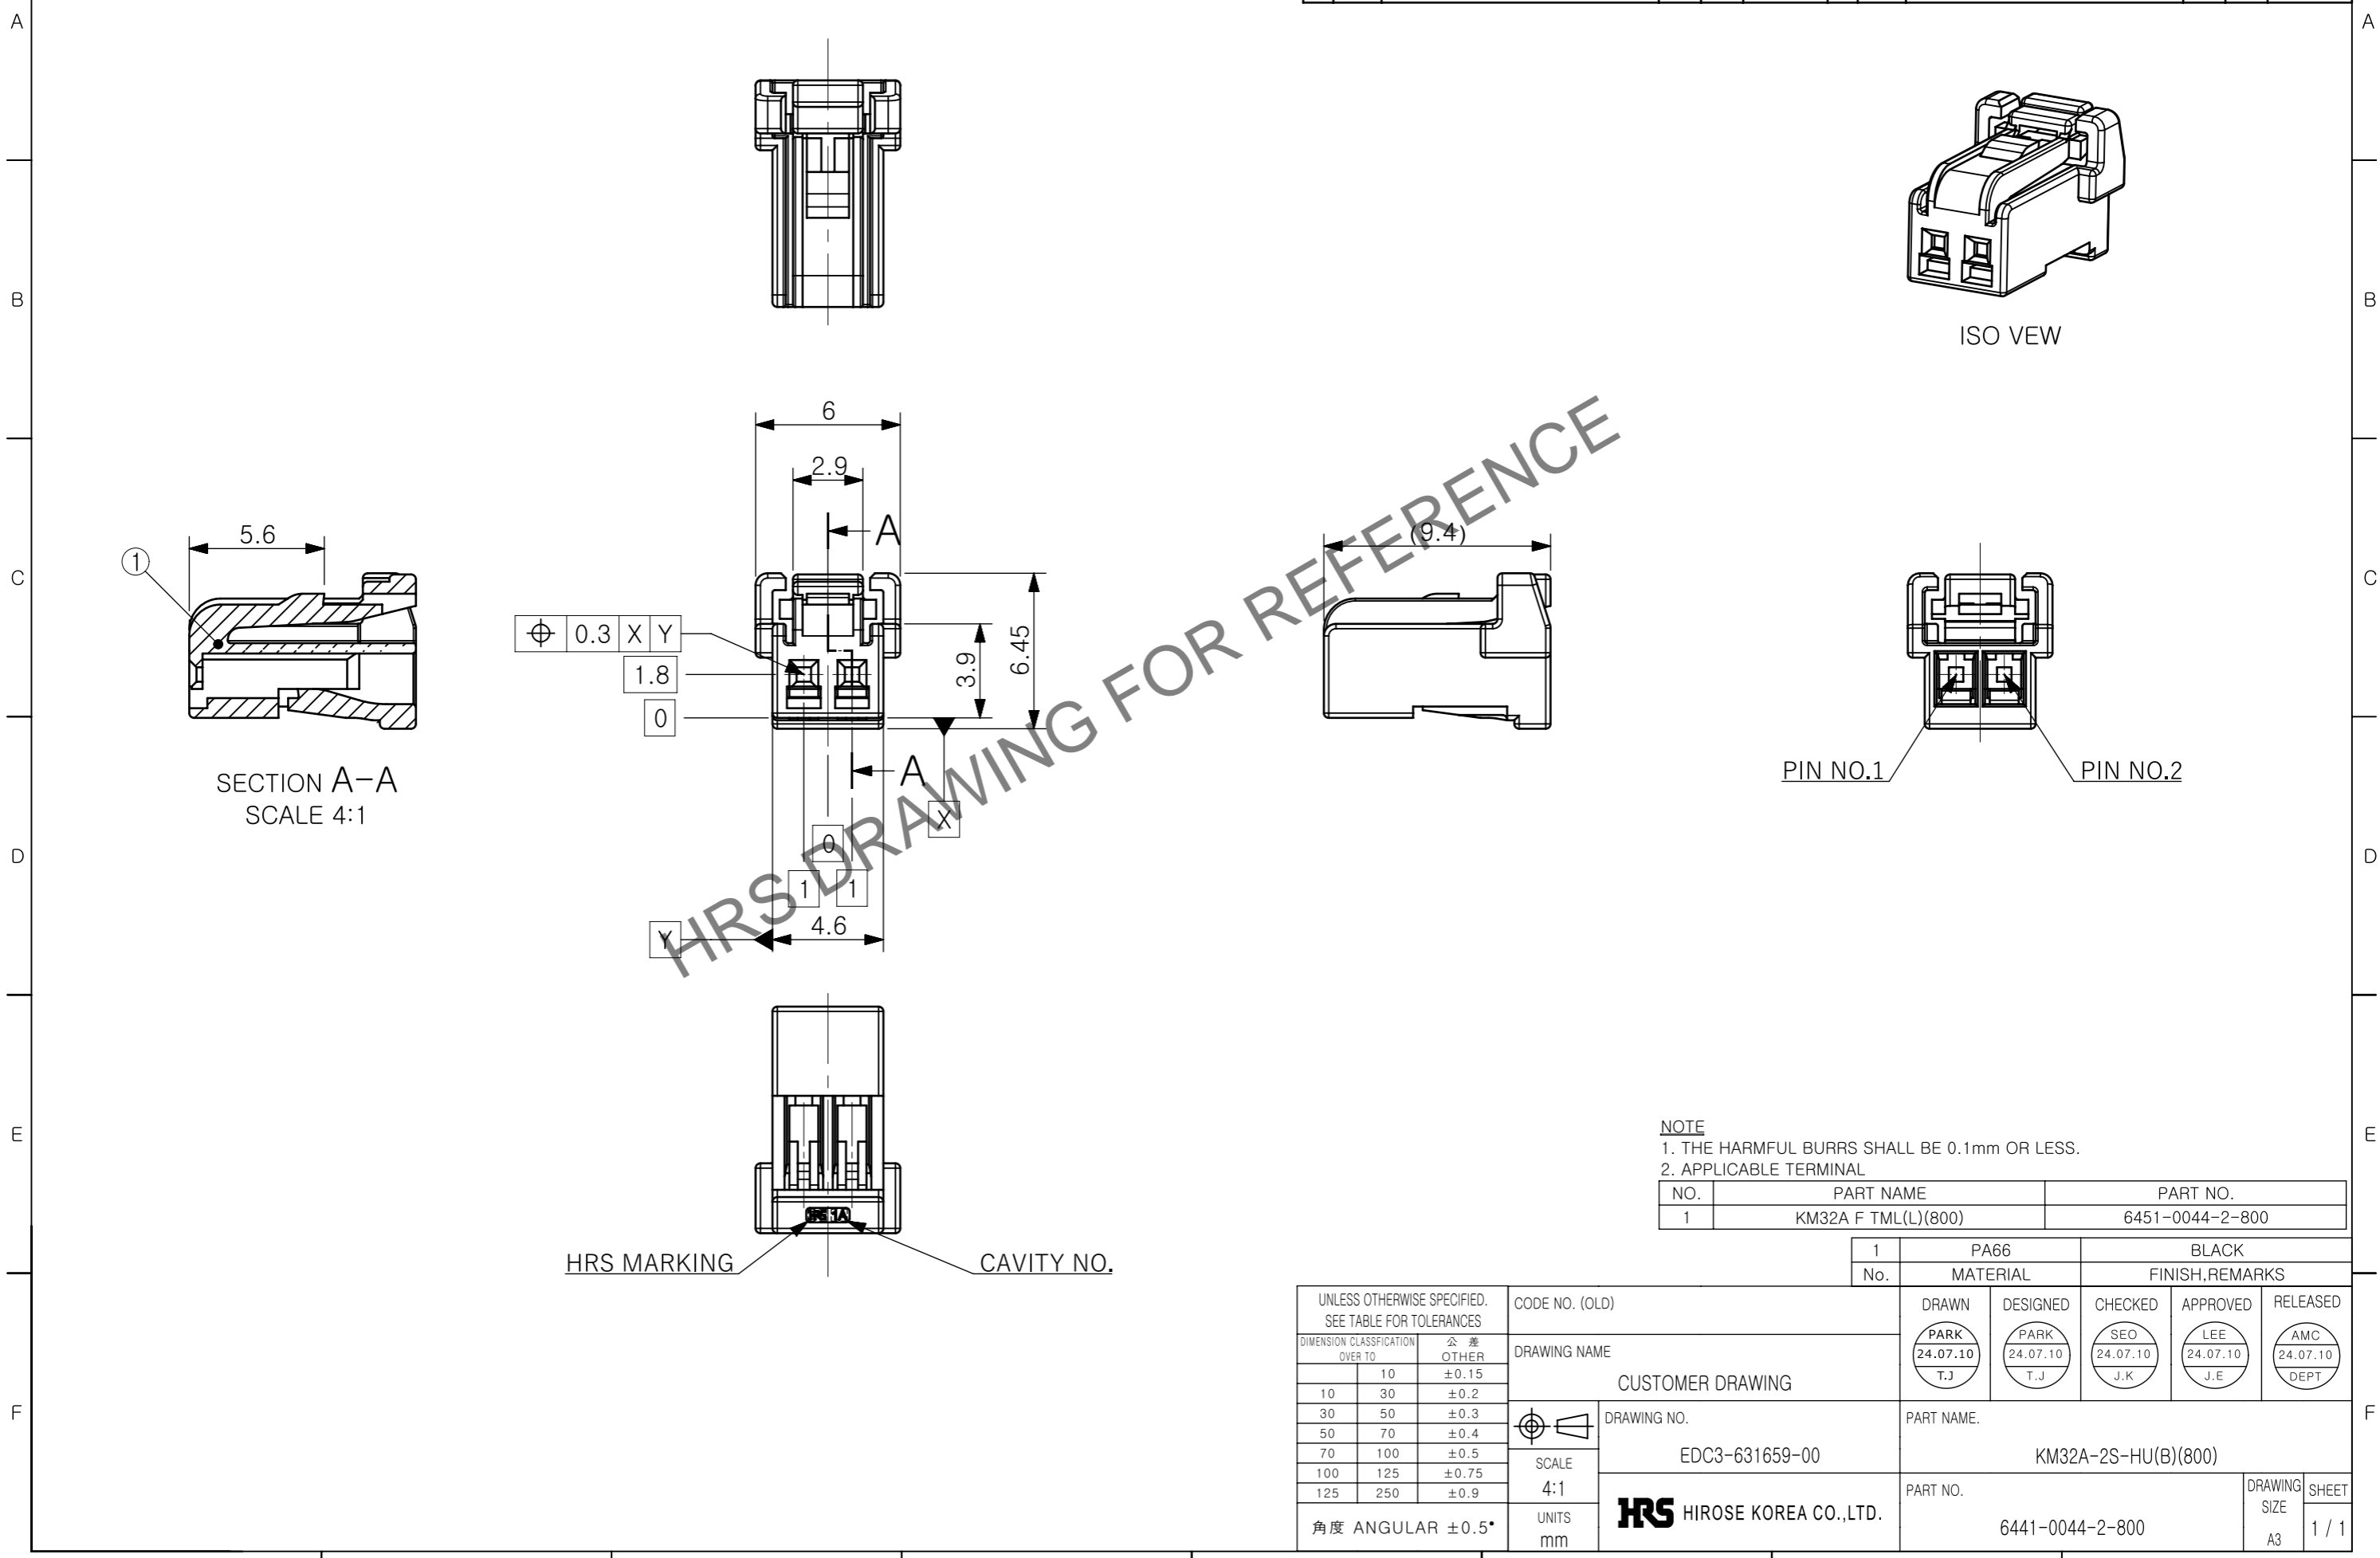

Mar.1.2025 Copyright 2025 HIROSE ELECTRIC CO., LTD. All Rights Reserved.
In case of consideration for using Automotive equipment / device which demand high reliability, kindly contact our sales window correspondents.

△數 COUNT	訂正記事 DESCRIPTION OF REVISIONS	擔當 BY	檢圖 CHKD	年月日 DATE	△數 COUNT	訂正記事 DESCRIPTION OF REVISIONS	擔當 BY	檢圖 CHKD	年月日 DATE
-	NEW RELEASE	PTJ	LJE	24.07.10					

NOTE
1. THE HARMFUL BURRS SHALL BE 0.1mm OR LESS.
2. APPLICABLE TERMINAL

NO.	PART NAME	PART NO.
1	KM32A F TML(L)(800)	6451-0044-2-800

UNLESS OTHERWISE SPECIFIED. SEE TABLE FOR TOLERANCES			CODE NO. (OLD)				
DIMENSION CLASSIFICATION	公差	OTHER	DRAWING NAME				
OVER TO	10	±0.15	CUSTOMER DRAWING				
	30	±0.2	DRAWING NO.				
	50	±0.3	EDC3-631659-00				
	70	±0.4	SCALE				
	100	±0.5	4:1				
	125	±0.75	UNITS				
	250	±0.9	mm				
角度 ANGULAR ±0.5°			HRS HIROSE KOREA CO.,LTD.				

No.	PA66 MATERIAL	BLACK FINISH,REMARKS			
1		DRAWN PARK 24.07.10 T.J	DESIGNED PARK 24.07.10 T.J	CHECKED SEO 24.07.10 J.K	APPROVED LEE 24.07.10 J.E
		RELEASED AMC 24.07.10 DEPT			

PART NAME	PART NO.	DRAWING SIZE	SHEET
KM32A-2S-HU(B)(800)	6441-0044-2-800	A3	1 / 1