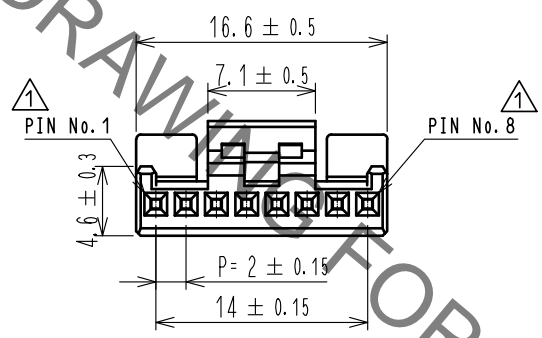

ELV. RoHS COMPLIANT

⚠ Delete unnecessary lines

1

NOTE. 1 CONTACT: GT8B-2428SCF(CL758-0055-7)
 GT8E-2022SCF(CL758-0033-4)

1	PBT	BLACK						
NO.	MATERIAL	FINISH	REMARKS	NO.	MATERIAL	FINISH	REMARKS	
UNITS mm		SCALE 2 : 1	COUNT 3	DESCRIPTION OF REVISIONS DIS-T-00003731		DESIGNED DONGCHAN KIM	CHECKED HS.OZAWA	DATE 18.09.14
HIROSE ELECTRIC CO., LTD.		APPROVED : AR. SHIRAI	09.06.12	DRAWING NO.		EDC4-166704-00		
		CHECKED : TY. TAKAHASHI	09.06.12	PART NO.		GT8E-8S-HU		
		DESIGNED : YN. KADOTA	09.06.12	CODE NO.		CL758-0049-4-00		
		DRAWN : YN. KADOTA	09.06.12			1/1		