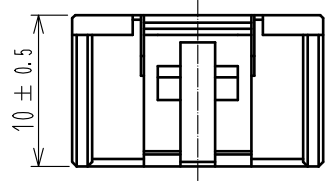

ELV. RoHS COMPLIANT

⚠ Delete unnecessary lines

1

NOTE. 1 CONTACT: GT8B-2428SCF(CL758-0055-7)
 GT8E-2022SCF(CL758-0033-4)

1	PBT	BLACK						
NO.	MATERIAL	FINISH	REMARKS	NO.	MATERIAL	FINISH	REMARKS	
UNITS mm		SCALE 2 : 1	COUNT 3	DESCRIPTION OF REVISIONS DIS-T-00003731		DESIGNED DONGCHAN KIM	CHECKED HS.OZAWA	DATE 18.09.14
HIROSE ELECTRIC CO., LTD.		APPROVED : AR. SHIRAI	09.06.12	DRAWING NO.		EDC4-166704-00		
		CHECKED : TY. TAKAHASHI	09.06.12	PART NO.		GT8E-8S-HU		
		DESIGNED : YN. KADOTA	09.06.12	CODE NO.		CL758-0049-4-00		
		DRAWN : YN. KADOTA	09.06.12			1/1		