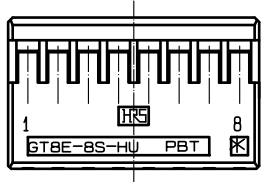

ELV. RoHS COMPLIANT

⚠ Delete unnecessary lines

1

NOTE. 1 CONTACT: GT8B-2428SCF(CL758-0055-7)
 GT8E-2022SCF(CL758-0033-4)

1	PBT	BLACK						
NO.	MATERIAL	FINISH	REMARKS	NO.	MATERIAL	FINISH	REMARKS	
UNITS mm		SCALE 2 : 1	COUNT 3	DESCRIPTION OF REVISIONS DIS-T-00003731		DESIGNED DONGCHAN KIM	CHECKED HS.OZAWA	DATE 18.09.14
HIROSE ELECTRIC CO., LTD.		APPROVED : AR. SHIRAI	09.06.12	DRAWING NO.		EDC4-166704-00		
		CHECKED : TY. TAKAHASHI	09.06.12	PART NO.		GT8E-8S-HU		
		DESIGNED : YN. KADOTA	09.06.12	CODE NO.		CL758-0049-4-00		
		DRAWN : YN. KADOTA	09.06.12			1/1		