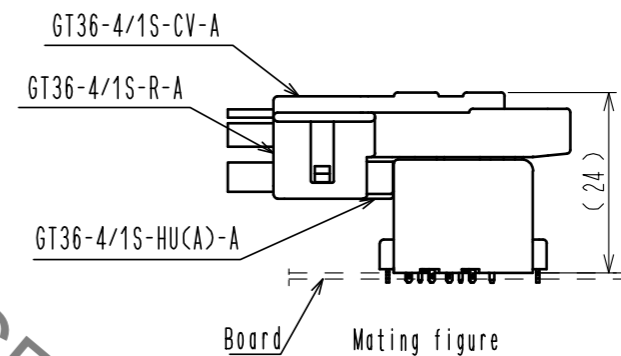

ELV. RoHS COMPLIANT

Recommended board pattern

NO.	MATERIAL	FINISH . REMARKS	NO.	MATERIAL	FINISH . REMARKS
4	PA	BROWN	8	POLYESTER	CLEAR. COVER TAPE
3	Cu ALLOY	TIN PLATING	7	PS	CLEAR.EMBOSSED CARRIER TAPE
2	PA	NATURAL	6	Cu ALLOY	TIN PLATING
1	Cu ALLOY	TIN PLATING	5	Cu ALLOY	TIN PLATING

ELV. RoHS COMPLIANT

EMBOSSED CARRIER TAPE DIMENSIONS (FREE)

STYLE AND DIMENTION OF REEL (FREE)

NOTES) 1. PER REEL 200 CONNECTORS.

HRS	DRAWING NO.	EDC3-351468-02
	PART NO.	GT36-4/1P-DSAA
	CODE NO.	CL786-0053-0-00
		2/2