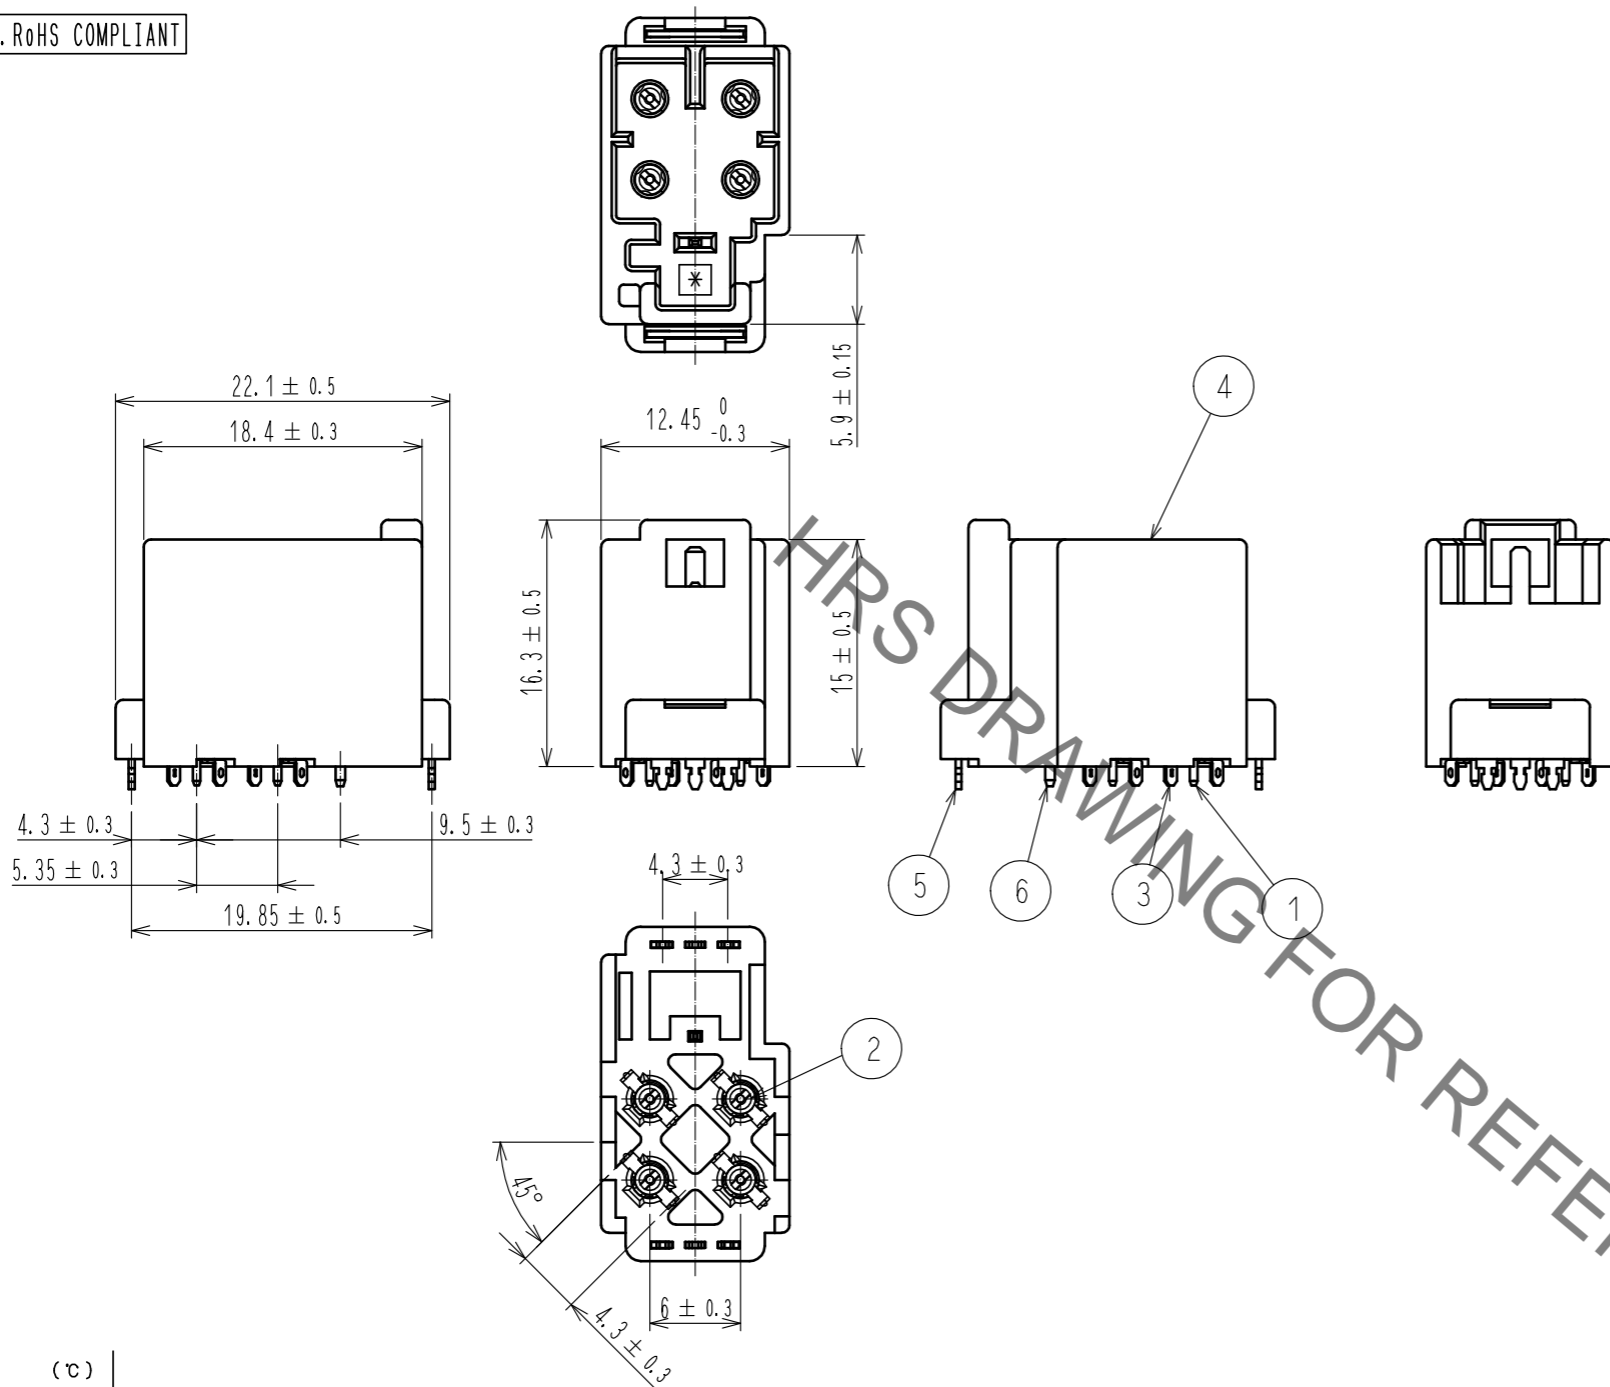

ELV. RoHS COMPLIANT

Recommended board pattern

NO.	MATERIAL	FINISH . REMARKS	NO.	MATERIAL	FINISH . REMARKS
4	PA	BROWN	8	POLYESTER	CLEAR. COVER TAPE
3	Cu ALLOY	TIN PLATING	7	PS	CLEAR.EMBOSSED CARRIER TAPE
2	PA	NATURAL	6	Cu ALLOY	TIN PLATING
1	Cu ALLOY	TIN PLATING	5	Cu ALLOY	TIN PLATING

UNITS	SCALE	COUNT	DESCRIPTION OF REVISIONS	DESIGNED	CHECKED	DATE
mm	2 : 1	1	DIS-T-00003168	TK. SUZUKI	KI. HIROKAWA	18. 04. 10

APPROVED	DATE	DRAWING NO.
: NH. NAKATA	14. 09. 29	EDC3-351468-02
CHECKED	DATE	PART NO.
: KI. HIROKAWA	14. 09. 29	GT36-4/1P-DSAA
DESIGNED	DATE	CODE NO.
: MH. YAMAGUCHI	14. 09. 29	CL786-0053-0-00
DRAWN	DATE	
: ming. jiang	14. 09. 27	

ELV. RoHS COMPLIANT

EMBOSSED CARRIER TAPE DIMENSIONS (FREE)

STYLE AND DIMENTION OF REEL (FREE)

NOTES) 1. PER REEL 200 CONNECTORS.

HRS	DRAWING NO.	EDC3-351468-02
	PART NO.	GT36-4/1P-DSAA
	CODE NO.	CL786-0053-0-00
		2/2