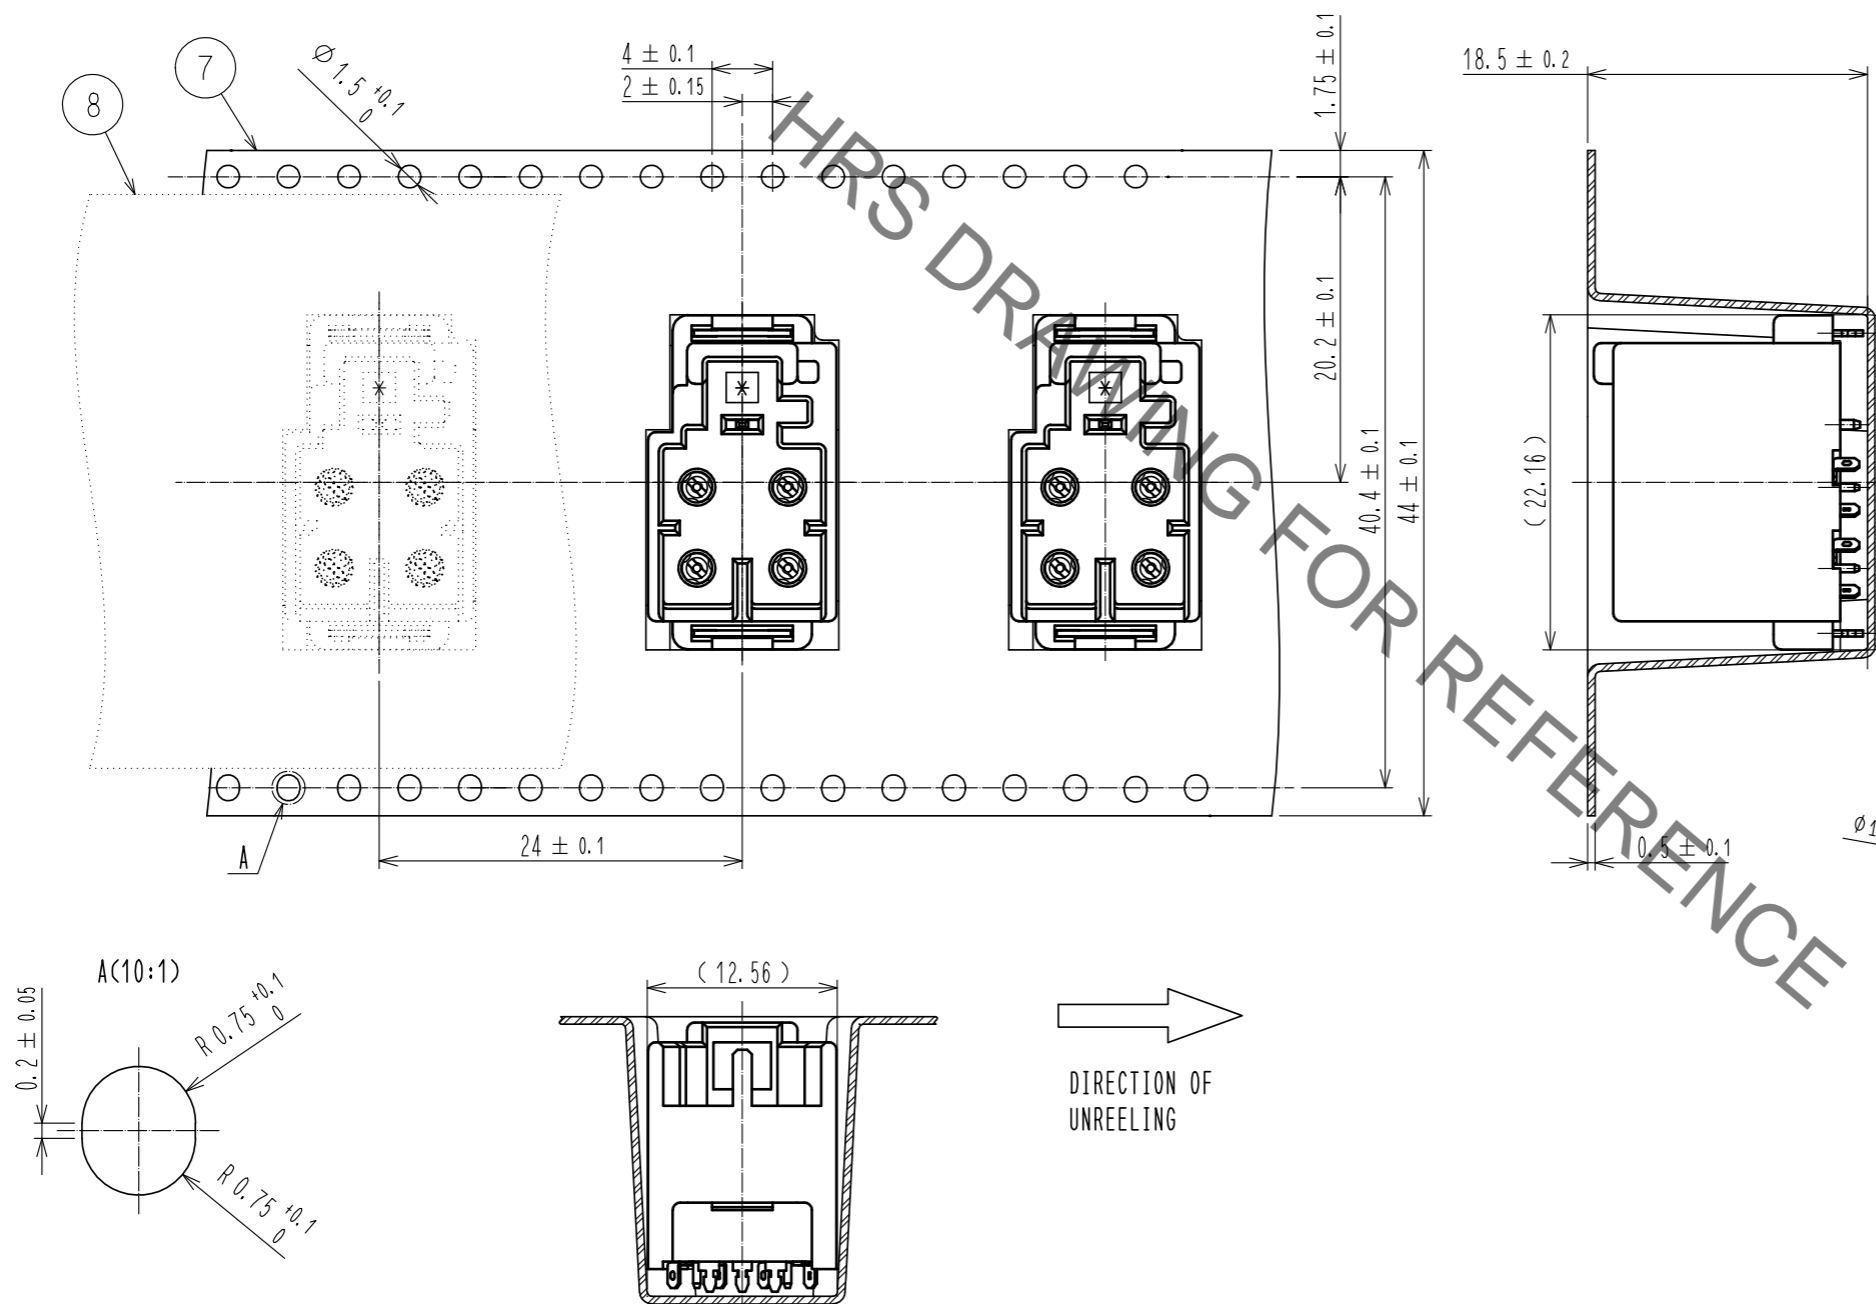

ELV. RoHS COMPLIANT

Recommended board pattern

NO.	MATERIAL	FINISH . REMARKS	NO.	MATERIAL	FINISH . REMARKS
4	PA	BROWN	8	POLYESTER	CLEAR. COVER TAPE
3	Cu ALLOY	TIN PLATING	7	PS	CLEAR.EMBOSSED CARRIER TAPE
2	PA	NATURAL	6	Cu ALLOY	TIN PLATING
1	Cu ALLOY	TIN PLATING	5	Cu ALLOY	TIN PLATING

UNITS	SCALE	COUNT	DESCRIPTION OF REVISIONS	DESIGNED	CHECKED	DATE
mm	2 : 1	1	DIS-T-00003168	TK. SUZUKI	KI. HIROKAWA	18. 04. 10

APPROVED	DATE	DRAWING NO.
: NH. NAKATA	14. 09. 29	EDC3-351468-02
CHECKED	DATE	PART NO.
: KI. HIROKAWA	14. 09. 29	GT36-4/1P-DSAA
DESIGNED	DATE	CODE NO.
: MH. YAMAGUCHI	14. 09. 29	CL786-0053-0-00
DRAWN	DATE	
: ming. jiang	14. 09. 27	

ELV. RoHS COMPLIANT

EMBOSSED CARRIER TAPE DIMENSIONS (FREE)

STYLE AND DIMENTION OF REEL (FREE)

NOTES) 1. PER REEL 200 CONNECTORS.

HRS	DRAWING NO.	EDC3-351468-02
	PART NO.	GT36-4/1P-DSAA
	CODE NO.	CL786-0053-0-00
		2/2