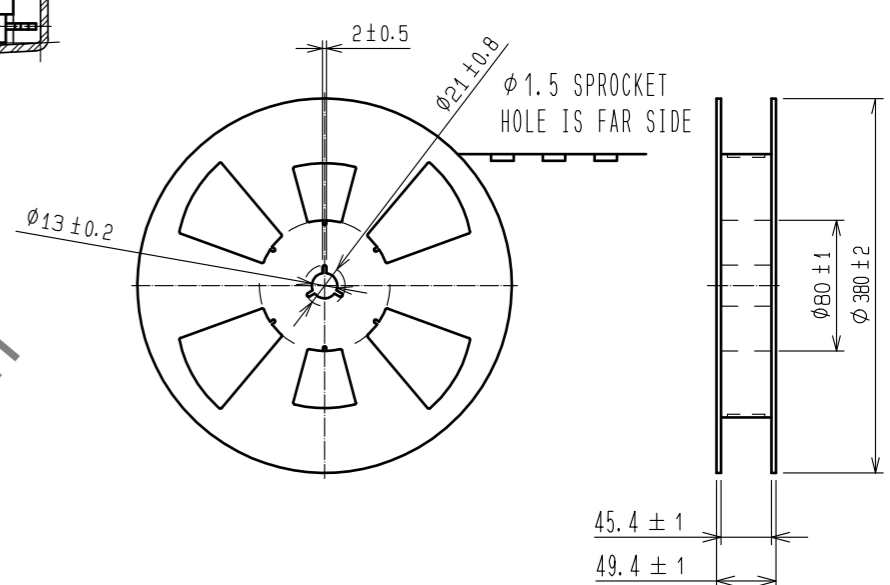

UNITS	SCALE	COUNT	DESCRIPTION OF REVISIONS	DESIGNED	CHECKED	DATE
mm	2 : 1	1	DIS-T-00003168	TK. SUZUKI	KI. HIROKAWA	18. 04. 10

APPROVED	DATE	DRAWING NO.
: NH. NAKATA	14. 09. 29	EDC3-351468-02
CHECKED	DATE	PART NO.
: KI. HIROKAWA	14. 09. 29	GT36-4/1P-DSAA
DESIGNED	DATE	CODE NO.
: MH. YAMAGUCHI	14. 09. 29	CL786-0053-0-00
DRAWN	DATE	
: ming. jiang	14. 09. 27	

ELV. RoHS COMPLIANT

EMBOSSED CARRIER TAPE DIMENSIONS (FREE)

STYLE AND DIMENTION OF REEL (FREE)

NOTES) 1. PER REEL 200 CONNECTORS.

HRS	DRAWING NO.	EDC3-351468-02
	PART NO.	GT36-4/1P-DSAA
	CODE NO.	CL786-0053-0-00
		2/2