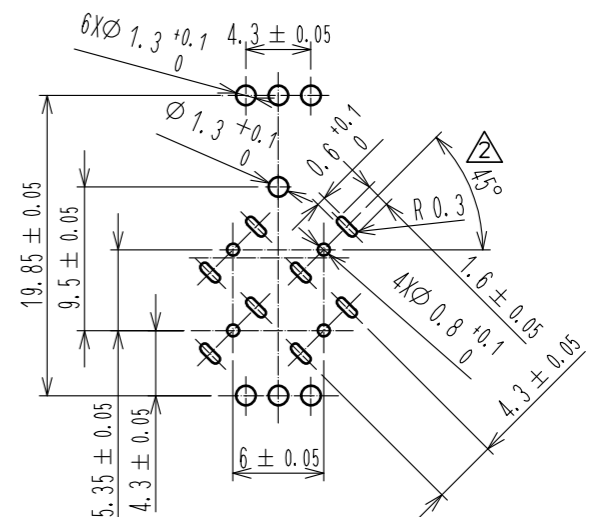

ELV. RoHS COMPLIANT

Recommended board pattern

NO.	MATERIAL	FINISH . REMARKS	NO.	MATERIAL	FINISH . REMARKS
4	PA	BROWN	8	POLYESTER	CLEAR. COVER TAPE
3	Cu ALLOY	TIN PLATING	7	PS	CLEAR.EMBOSSED CARRIER TAPE
2	PA	NATURAL	6	Cu ALLOY	TIN PLATING
1	Cu ALLOY	TIN PLATING	5	Cu ALLOY	TIN PLATING

UNITS	SCALE	COUNT	DESCRIPTION OF REVISIONS	DESIGNED	CHECKED	DATE
mm	2 : 1	1	DIS-T-00003168	TK. SUZUKI	KI. HIROKAWA	18. 04. 10

APPROVED	DATE	DRAWING NO.
: NH. NAKATA	14. 09. 29	EDC3-351468-02
CHECKED	DATE	PART NO.
: KI. HIROKAWA	14. 09. 29	GT36-4/1P-DSAA
DESIGNED	DATE	CODE NO.
: MH. YAMAGUCHI	14. 09. 29	CL786-0053-0-00
DRAWN	DATE	
: ming. jiang	14. 09. 27	

ELV. RoHS COMPLIANT

EMBOSSED CARRIER TAPE DIMENSIONS (FREE)

STYLE AND DIMENTION OF REEL (FREE)

NOTES) 1. PER REEL 200 CONNECTORS.

HRS	DRAWING NO.	EDC3-351468-02
	PART NO.	GT36-4/1P-DSAA
	CODE NO.	CL786-0053-0-00
		2/2