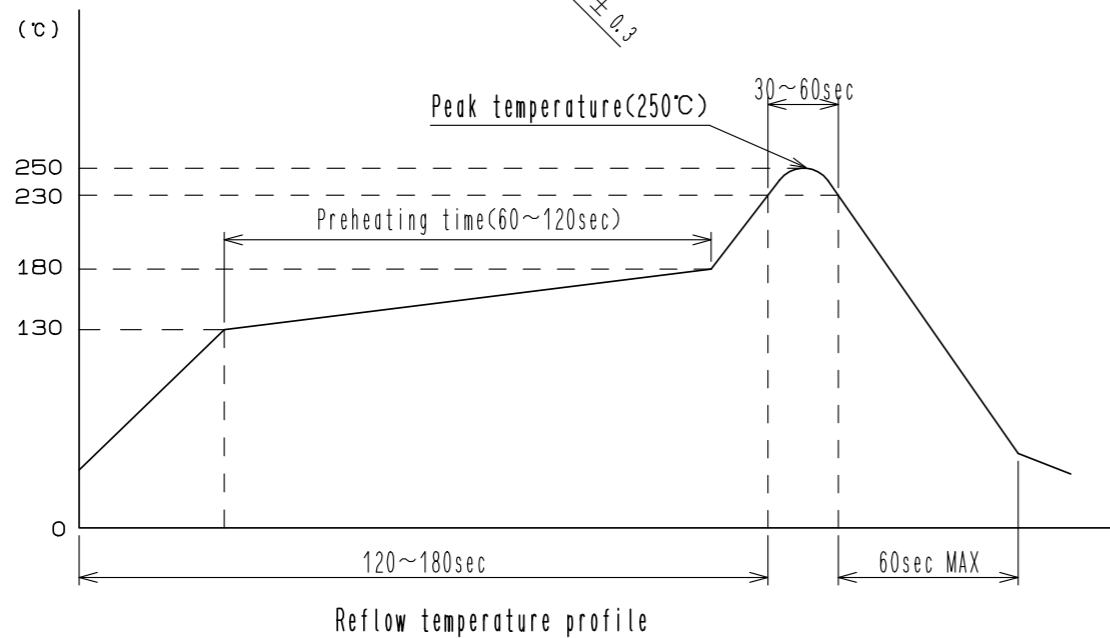

NO.	MATERIAL	FINISH . REMARKS	NO.	MATERIAL	FINISH . REMARKS
4	PA	BROWN	8	POLYESTER	CLEAR. COVER TAPE
3	Cu ALLOY	TIN PLATING	7	PS	CLEAR.EMBOSSED CARRIER TAPE
2	PA	NATURAL	6	Cu ALLOY	TIN PLATING
1	Cu ALLOY	TIN PLATING	5	Cu ALLOY	TIN PLATING

UNITS	SCALE	COUNT	DESCRIPTION OF REVISIONS	DESIGNED	CHECKED	DATE
mm	2 : 1	1	DIS-T-00003168	TK. SUZUKI	KI. HIROKAWA	18. 04. 10

APPROVED	DATE	DRAWING NO.
: NH. NAKATA	14. 09. 29	EDC3-351468-02
CHECKED	DATE	PART NO.
: KI. HIROKAWA	14. 09. 29	GT36-4/1P-DSAA
DESIGNED	DATE	CODE NO.
: MH. YAMAGUCHI	14. 09. 29	CL786-0053-0-00
DRAWN	DATE	
: ming. jiang	14. 09. 27