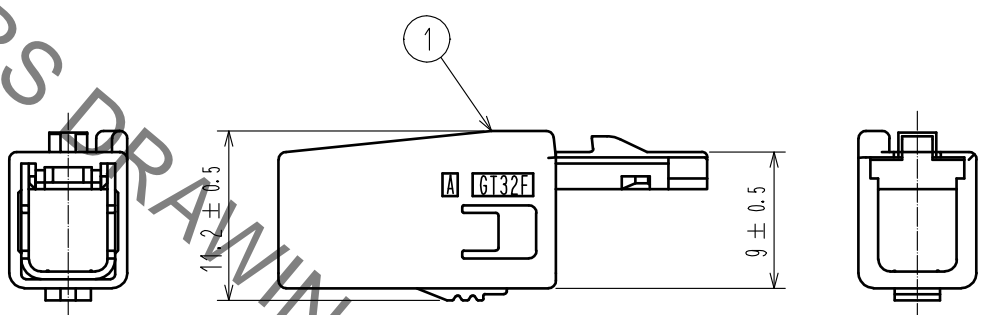

ELV, RoHS COMPLIANT

1	PBT	DARK GRAY						
NO.	MATERIAL	FINISH . REMARKS		NO.	MATERIAL	FINISH . REMARKS		
UNITS mm		SCALE 2 : 1	COUNT 	DESCRIPTION OF REVISIONS		DESIGNED	CHECKED	DATE
HRS HIROSE ELECTRIC CO., LTD.	APPROVED	:NH. NAKATA		15.06.18	DRAWING NO.	EDC-360576-00-00		
	CHECKED	:KI. HIROKAWA		15.06.18	PART NO.	GT32FS-4DS-HU		
	DESIGNED	:KK. FURUKAWA		15.06.18	CODE NO.	CL782-0054-8-00		
	DRAWN	:KK. FURUKAWA		15.06.18				