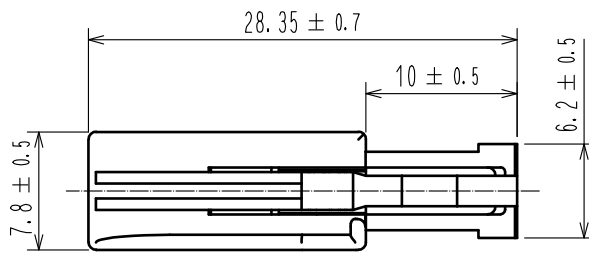

ELV, RoHS COMPLIANT

1	PBT	DARK GRAY						
NO.	MATERIAL	FINISH . REMARKS		NO.	MATERIAL	FINISH . REMARKS		
UNITS mm		SCALE 2 : 1	COUNT 	DESCRIPTION OF REVISIONS		DESIGNED	CHECKED	DATE
HRS HIROSE ELECTRIC CO., LTD.	APPROVED	:NH. NAKATA		15.06.18	DRAWING NO.	EDC-360576-00-00		
	CHECKED	:KI. HIROKAWA		15.06.18	PART NO.	GT32FS-4DS-HU		
	DESIGNED	:KK. FURUKAWA		15.06.18	CODE NO.	CL782-0054-8-00		
	DRAWN	:KK. FURUKAWA		15.06.18				