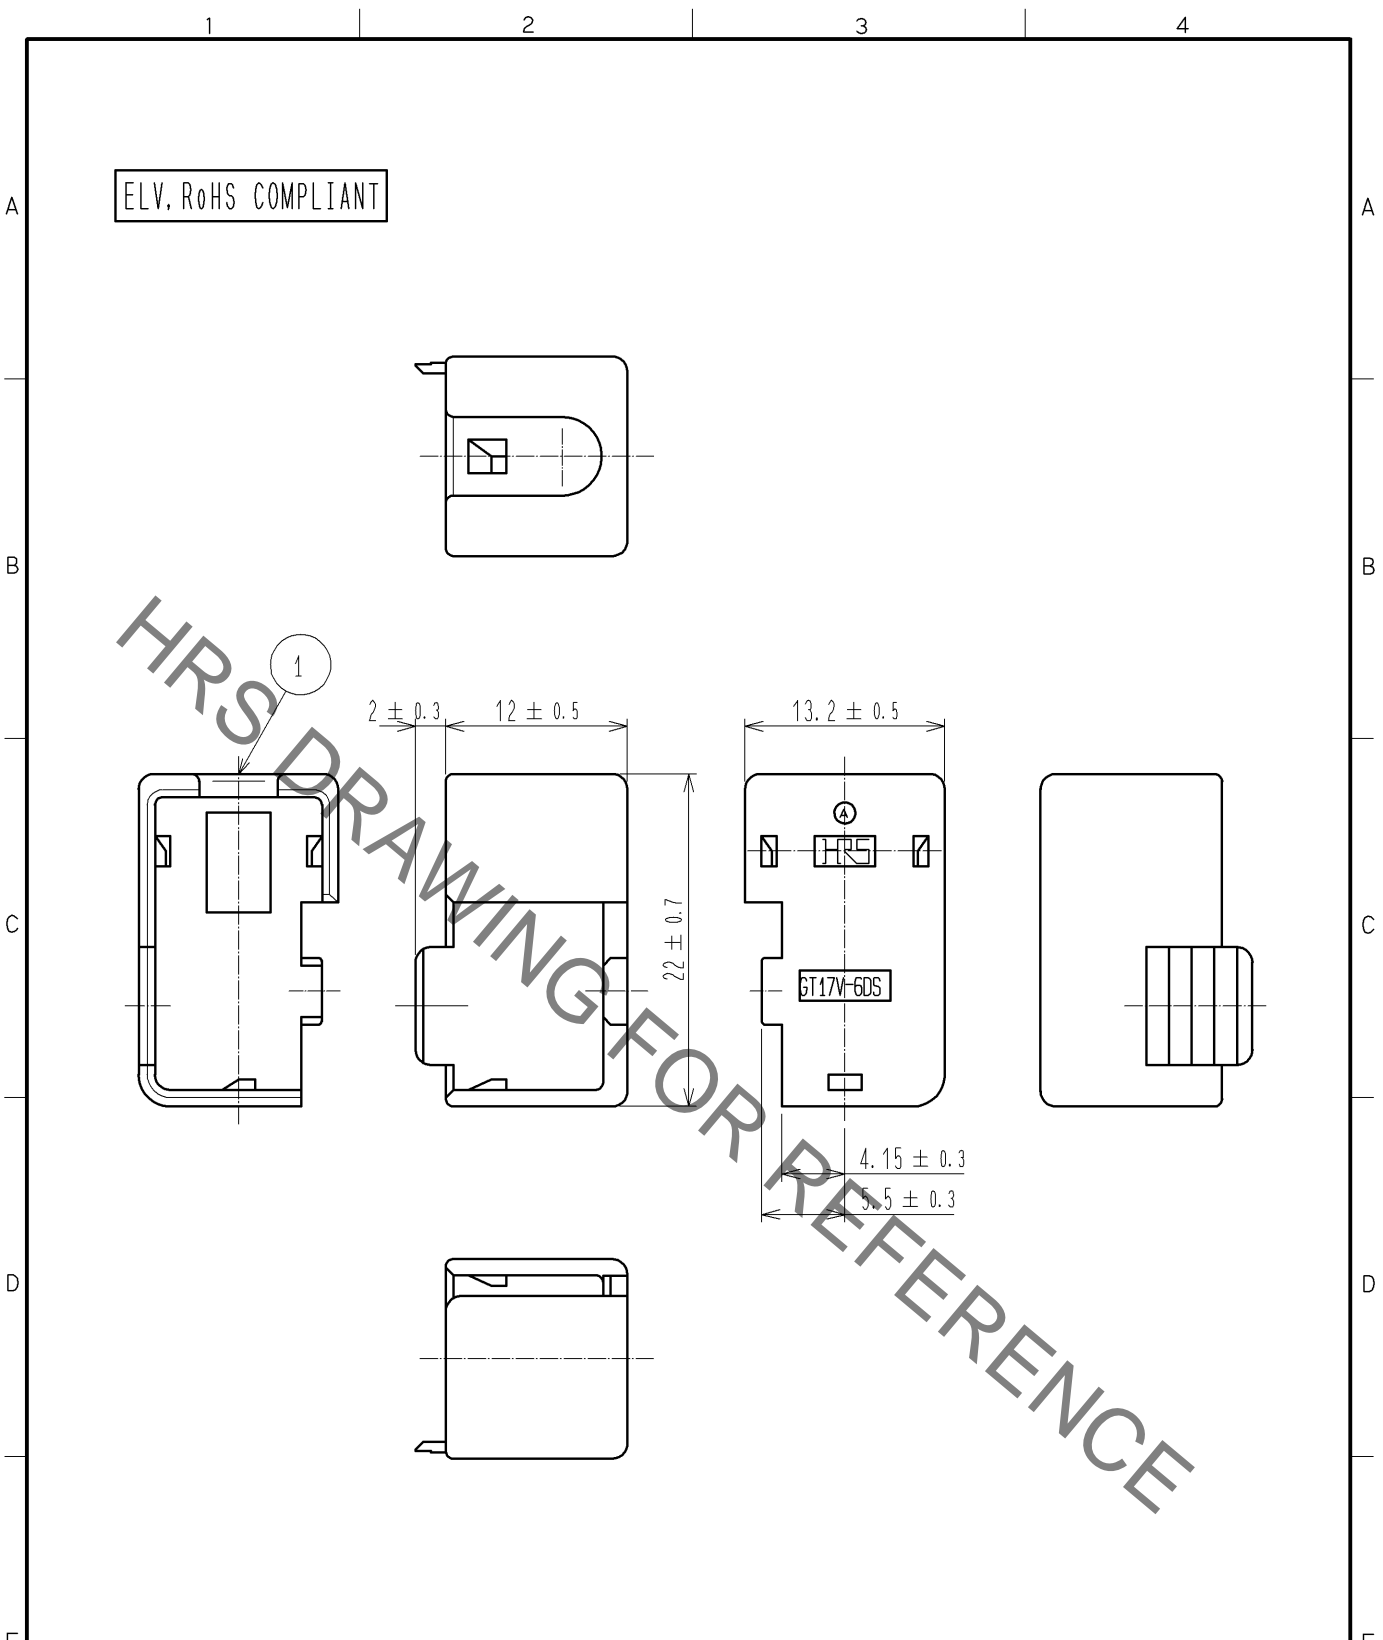

ELV, RoHS COMPLIANT

NOTE1. APPLICABLE CABLE DIA: ϕ 4.8 TO ϕ 5.2

1	PBT	DARK GRAY						
NO.	MATERIAL	FINISH	REMARKS	NO.	MATERIAL	FINISH	REMARKS	
UNITS mm		SCALE 2 : 1	COUNT 	DESCRIPTION OF REVISIONS		DESIGNED	CHECKED	DATE
HIROSE ELECTRIC CO., LTD.		APPROVED : AR. SHIRAI	10.09.07	DRAWING NO. EDC4-165529-00				
		CHECKED : NH. NAKATA	10.09.07	PART NO. GT17V-6DS-R				
		DESIGNED : TS. KUBOTA	10.09.07	CODE NO. CL767-0031-0-00				
		DRAWN : TS. KUBOTA	10.09.07					