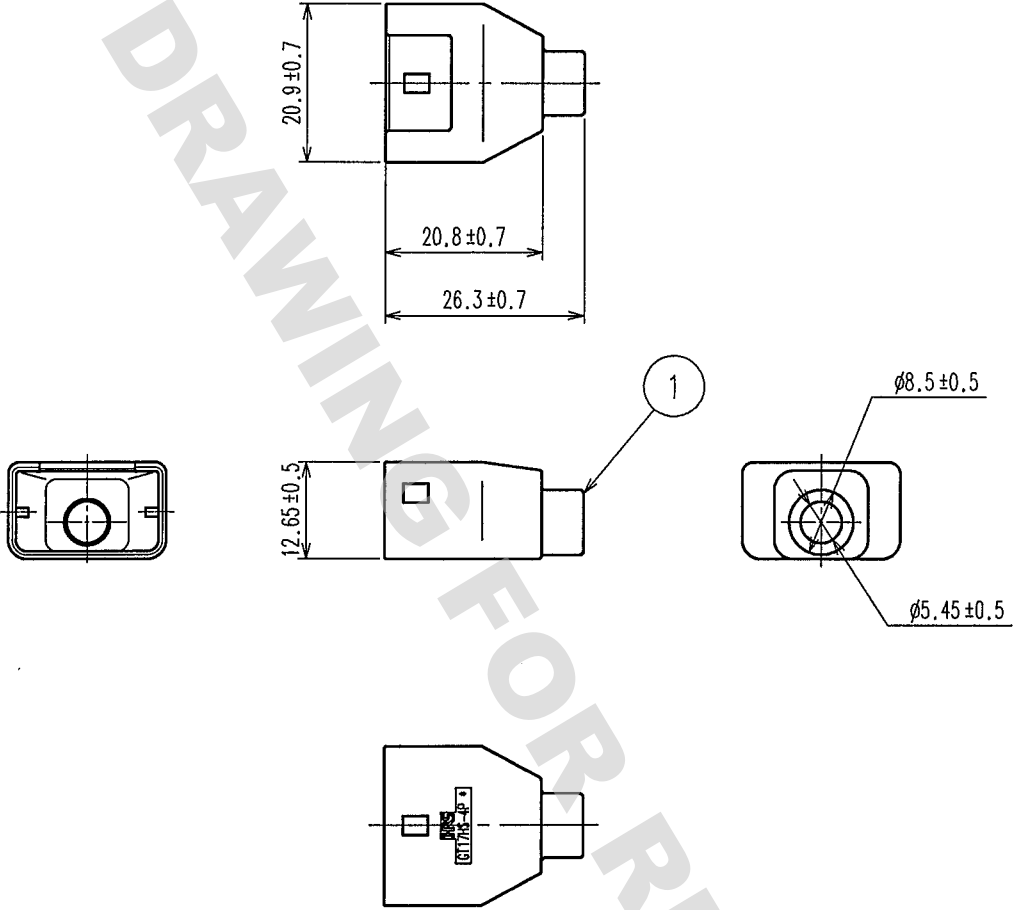

ELV, RoHS COMPLIANT

1. APPLICABLE CABLE ϕ 4.8~5.2mm.

1	PBT	DARK GRAY
NO.	MATERIAL	FINISH, REMARKS

CODE NO. (OLD)	DRAWN	DESIGNED	CHECKED	APPROVED	RELEASED
	T. IKEDA '07.12.17	T. IKEDA '07.12.17	K. Sato 07.12.19	K. Sato 07.12.19	

	DRAWING NO.	PART NO.
	EDC4-166883	GT17HS-4P-R
SCALE 1 : 1	 HIROSE ELECTRIC CO., LTD.	CODE NO.
UNITS mm		CL767-0159-3

TO
AMC

1/1

X-ON Electronics

Largest Supplier of Electrical and Electronic Components

Click to view similar products for [Automotive Connectors](#) category: