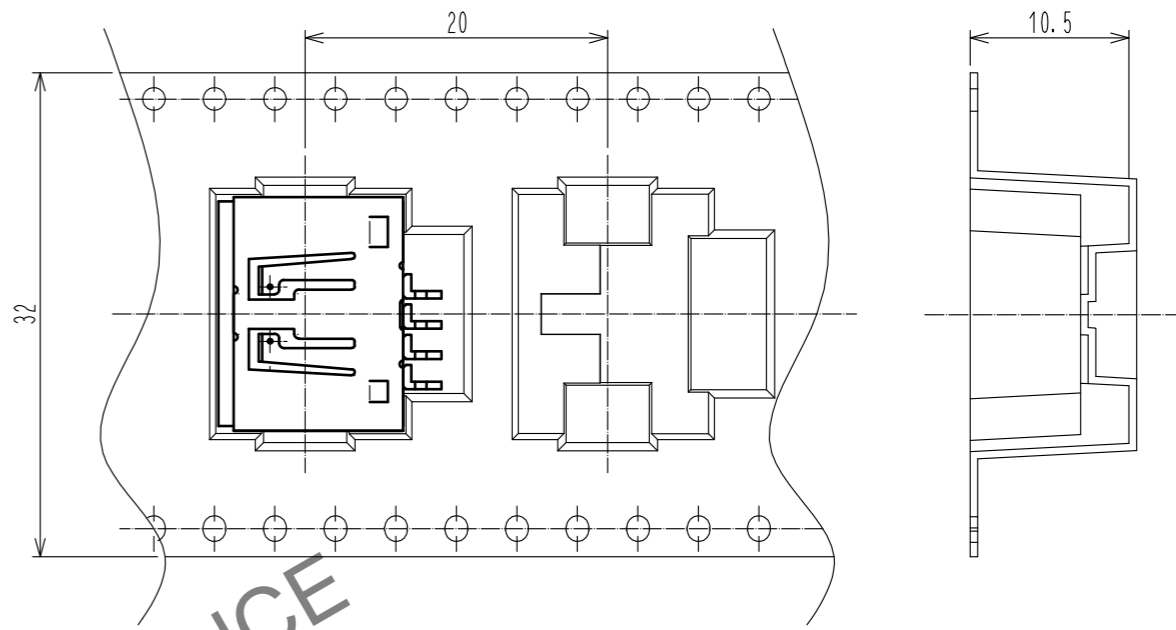

RoHS·ELV COMPLIANT

NUMBER OF PRODUCTS: 400 PCS / REEL

RECOMMENDED REFLOW PROFILE

Note1. The soldering process is allowed up to twice under the same condition. However, the interval between the first and second process must be maintained at the room temperature.  
 Note2. The temperature indicates the board surface temperature on the connector lead area.

2	BRASS	TIN PLATING	3	COPPER ALLOY	TIN PLATING		
1	PPS	LIGHT GRAY					
NO.	MATERIAL	FINISH . REMARKS	NO.	MATERIAL	FINISH . REMARKS		
UNITS	mm	SCALE	COUNT	DESCRIPTION OF REVISIONS	DESIGNED	CHECKED	DATE
		2 : 1	1	DIS-T-00006678	TS. KUBOTA	EJ. WAKATSUKI	20200909
APPROVED : KI. HIROKAWA		20200331	DRAWING NO.		EDC-166828-55-00		
CHECKED : EJ. WAKATSUKI		20200327	PART NO.		GT17HR-4P-2H(55)		
DESIGNED : TS. KUBOTA		20200325	CODE NO.		CL767-0146-1-55		
DRAWN : YK. MITSUISHI		20200313					