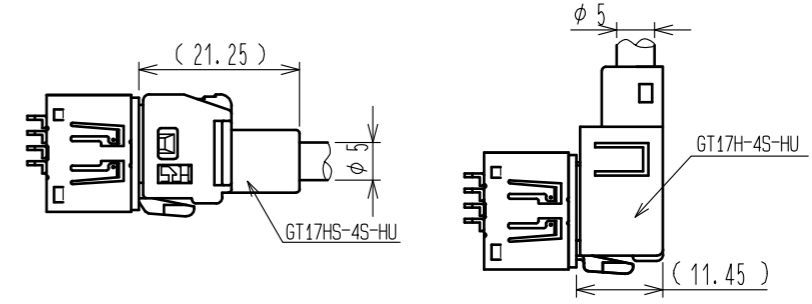

RoHS·ELV COMPLIANT

NUMBER OF PRODUCTS: 400 PCS / REEL

RECOMMENDED REFLOW PROFILE

Note1. The soldering process is allowed up to twice under the same condition. However, the interval between the first and second process must be maintained at the room temperature.  
 Note2. The temperature indicates the board surface temperature on the connector lead area.

2	BRASS	TIN PLATING	3	COPPER ALLOY	TIN PLATING		
1	PPS	LIGHT GRAY					
NO.	MATERIAL	FINISH . REMARKS	NO.	MATERIAL	FINISH . REMARKS		
UNITS	mm	SCALE	COUNT	DESCRIPTION OF REVISIONS	DESIGNED	CHECKED	DATE
		2 : 1	1	DIS-T-00006678	TS. KUBOTA	EJ. WAKATSUKI	20200909
APPROVED : KI. HIROKAWA		20200331	DRAWING NO.		EDC-166828-55-00		
CHECKED : EJ. WAKATSUKI		20200327	PART NO.		GT17HR-4P-2H(55)		
DESIGNED : TS. KUBOTA		20200325	CODE NO.		CL767-0146-1-55		
DRAWN : YK. MITSUISHI		20200313					