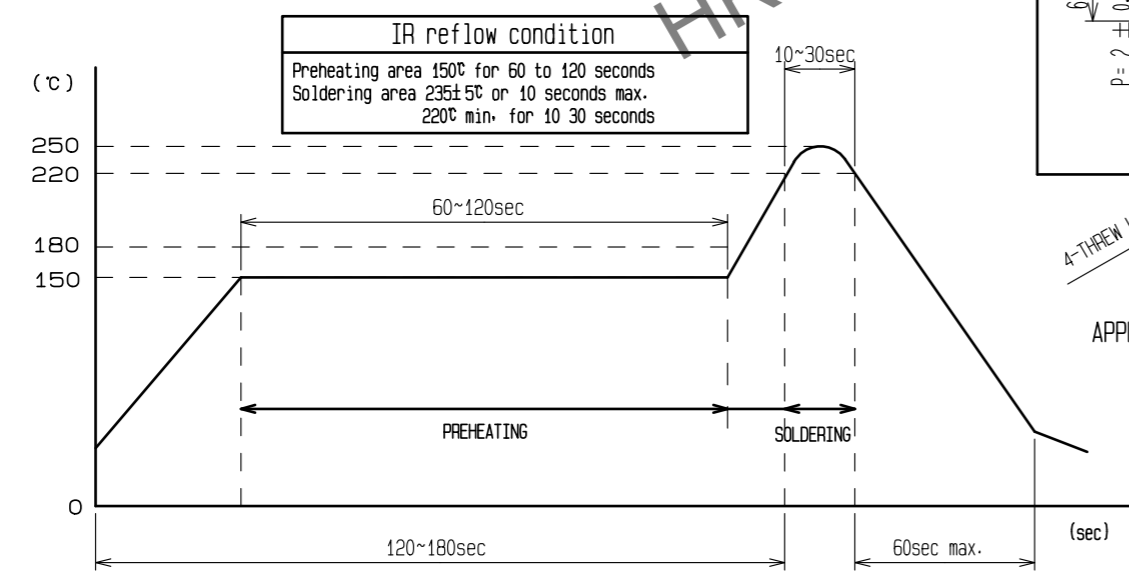

RoHS·ELV COMPLIANT

NUMBER OF PRODUCTS: 400 PCS / REEL

RECOMMENDED REFLOW PROFILE

Note1. The soldering process is allowed up to twice under the same condition. However, the interval between the first and second process must be maintained at the room temperature.  
 Note2. The temperature indicates the board surface temperature on the connector lead area.

2	BRASS	TIN PLATING	3	COPPER ALLOY	TIN PLATING		
1	PPS	LIGHT GRAY					
NO.	MATERIAL	FINISH . REMARKS	NO.	MATERIAL	FINISH . REMARKS		
UNITS	mm	SCALE	COUNT	DESCRIPTION OF REVISIONS	DESIGNED	CHECKED	DATE
		2 : 1	1	DIS-T-00006678	TS. KUBOTA	EJ. WAKATSUKI	20200909
APPROVED : KI. HIROKAWA		20200331	DRAWING NO.		EDC-166828-55-00		
CHECKED : EJ. WAKATSUKI		20200327	PART NO.		GT17HR-4P-2H(55)		
DESIGNED : TS. KUBOTA		20200325	CODE NO.		CL767-0146-1-55		
DRAWN : YK. MITSUISHI		20200313					