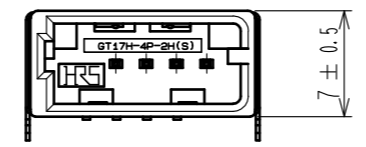

RoHS·ELV COMPLIANT

NUMBER OF PRODUCTS: 400 PCS / REEL

RECOMMENDED REFLOW PROFILE

Note1. The soldering process is allowed up to twice under the same condition. However, the interval between the first and second process must be maintained at the room temperature.  
 Note2. The temperature indicates the board surface temperature on the connector lead area.