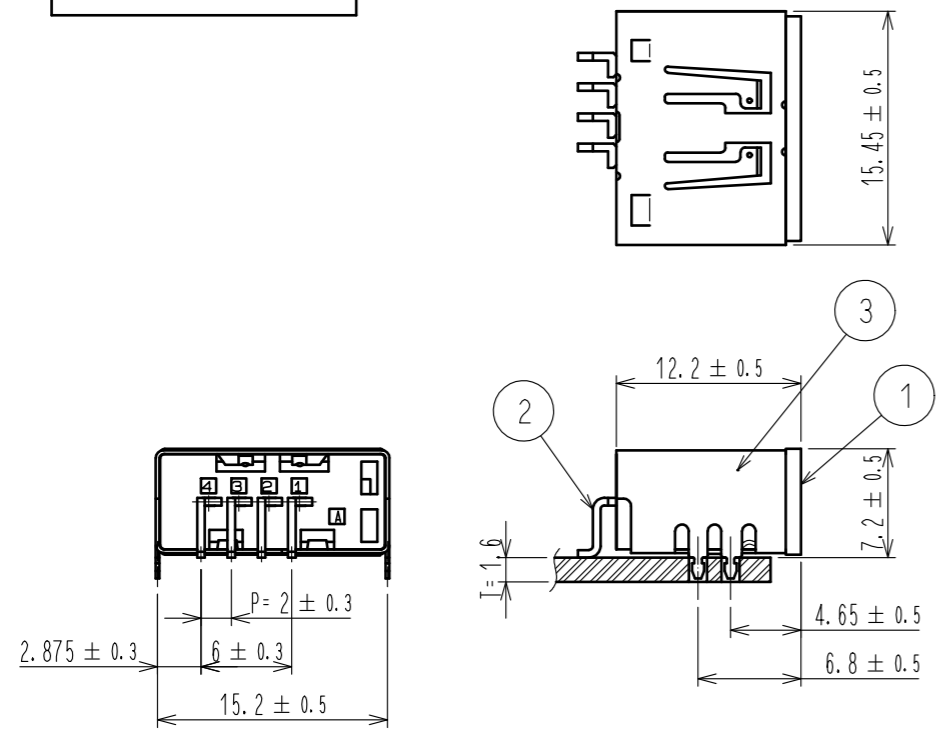

RoHS·ELV COMPLIANT

NUMBER OF PRODUCTS: 400 PCS / REEL

RECOMMENDED REFLOW PROFILE

Note1. The soldering process is allowed up to twice under the same condition. However, the interval between the first and second process must be maintained at the room temperature.  
 Note2. The temperature indicates the board surface temperature on the connector lead area.

2	BRASS	TIN PLATING	3	COPPER ALLOY	TIN PLATING		
1	PPS	LIGHT GRAY					
NO.	MATERIAL	FINISH . REMARKS	NO.	MATERIAL	FINISH . REMARKS		
UNITS	mm	SCALE	COUNT	DESCRIPTION OF REVISIONS	DESIGNED	CHECKED	DATE
		2 : 1	1	DIS-T-00006678	TS. KUBOTA	EJ. WAKATSUKI	20200909
APPROVED : KI. HIROKAWA		20200331	DRAWING NO.		EDC-166828-55-00		
CHECKED : EJ. WAKATSUKI		20200327	PART NO.		GT17HR-4P-2H(55)		
DESIGNED : TS. KUBOTA		20200325	CODE NO.		CL767-0146-1-55		
DRAWN : YK. MITSUISHI		20200313					