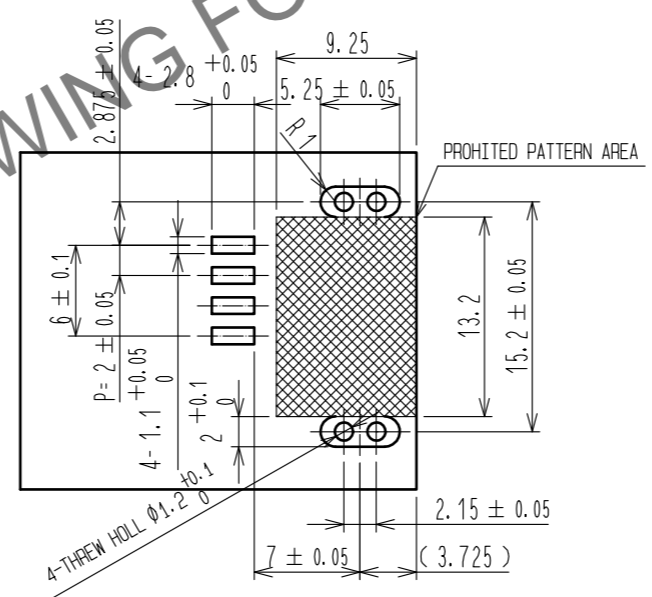

RoHS·ELV COMPLIANT

NUMBER OF PRODUCTS: 400 PCS / REEL

RECOMMENDED REFLOW PROFILE

Note1. The soldering process is allowed up to twice under the same condition. However, the interval between the first and second process must be maintained at the room temperature.  
 Note2. The temperature indicates the board surface temperature on the connector lead area.

2	BRASS	TIN PLATING	3	COPPER ALLOY	TIN PLATING		
1	PPS	LIGHT GRAY					
NO.	MATERIAL	FINISH . REMARKS	NO.	MATERIAL	FINISH . REMARKS		
UNITS	mm	SCALE	COUNT	DESCRIPTION OF REVISIONS	DESIGNED	CHECKED	DATE
		2 : 1	1	DIS-T-00006678	TS. KUBOTA	EJ. WAKATSUKI	20200909
APPROVED : KI. HIROKAWA		20200331	DRAWING NO.		EDC-166828-55-00		
CHECKED : EJ. WAKATSUKI		20200327	PART NO.		GT17HR-4P-2H(55)		
DESIGNED : TS. KUBOTA		20200325	CODE NO.		CL767-0146-1-55		
DRAWN : YK. MITSUISHI		20200313					