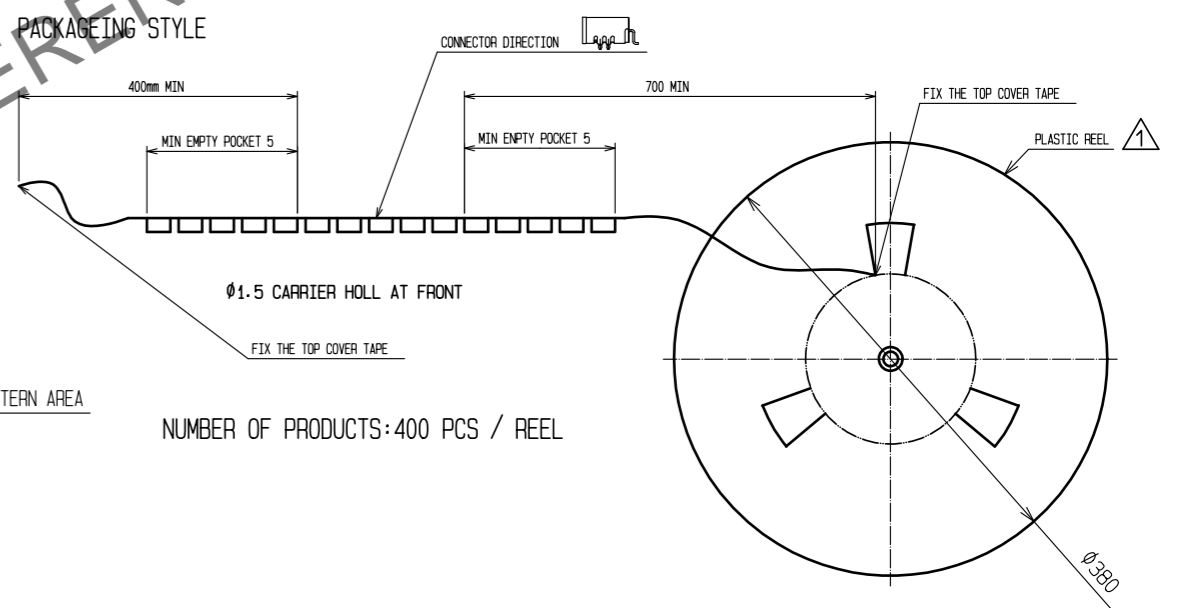

RoHS·ELV COMPLIANT

NUMBER OF PRODUCTS: 400 PCS / REEL

RECOMMENDED REFLOW PROFILE

Note1. The soldering process is allowed up to twice under the same condition. However, the interval between the first and second process must be maintained at the room temperature.  
 Note2. The temperature indicates the board surface temperature on the connector lead area.

2	BRASS	TIN PLATING	3	COPPER ALLOY	TIN PLATING		
1	PPS	LIGHT GRAY					
NO.	MATERIAL	FINISH . REMARKS	NO.	MATERIAL	FINISH . REMARKS		
UNITS	mm	SCALE	COUNT	DESCRIPTION OF REVISIONS	DESIGNED	CHECKED	DATE
		2 : 1	1	DIS-T-00006678	TS. KUBOTA	EJ. WAKATSUKI	20200909
APPROVED : KI. HIROKAWA		20200331	DRAWING NO.		EDC-166828-55-00		
CHECKED : EJ. WAKATSUKI		20200327	PART NO.		GT17HR-4P-2H(55)		
DESIGNED : TS. KUBOTA		20200325	CODE NO.		CL767-0146-1-55		
DRAWN : YK. MITSUISHI		20200313					