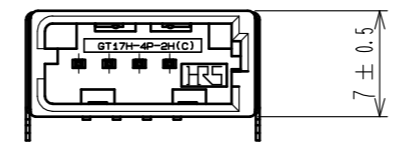

RoHS, ELV COMPLIANT

RECOMMENDED REFLOW PROFILE

Note1. The soldering process is allowed up to twice under the same condition. However, the interval between the first and second process must be maintained at the room temperature.
Note2. The temperature indicates the board surface temperature on the connector lead area.