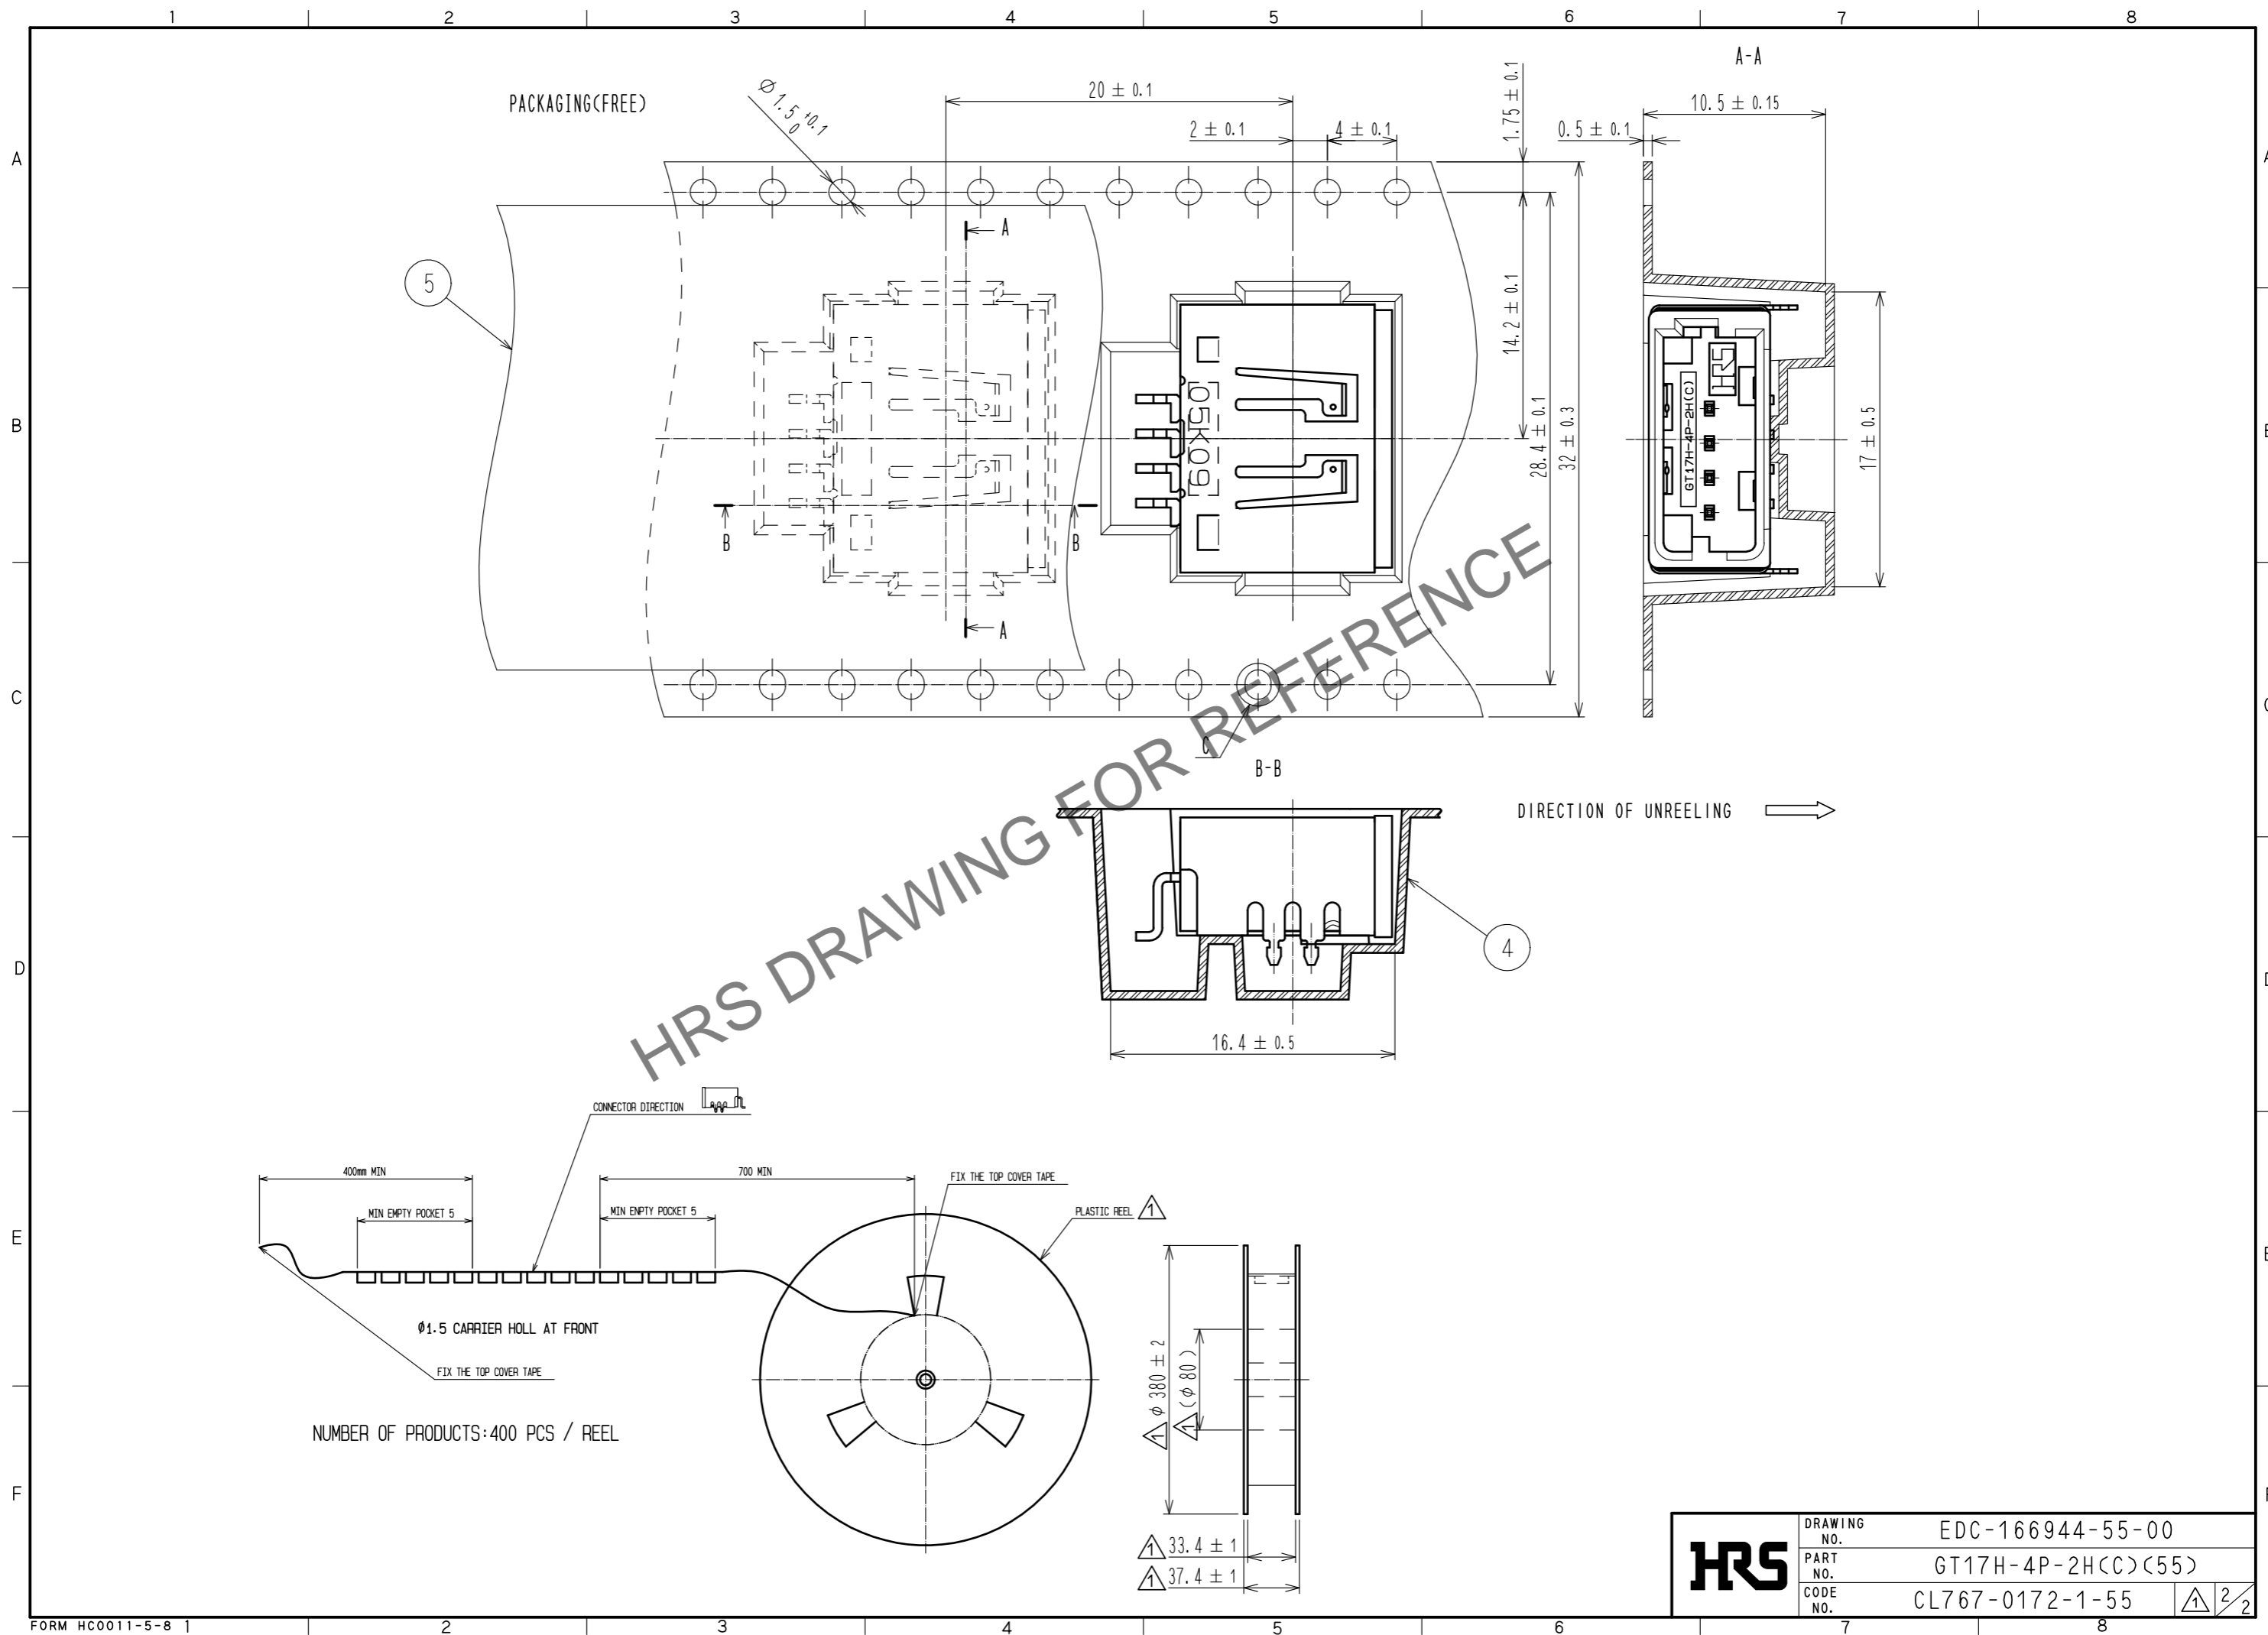

RoHS, ELV COMPLIANT

RECOMMENDED REFLOW PROFILE

Note1. The soldering process is allowed up to twice under the same condition. However, the interval between the first and second process must be maintained at the room temperature.
Note2. The temperature indicates the board surface temperature on the connector lead area.

HRS	DRAWING NO.	EDC-166944-55-00
	PART NO.	GT17H-4P-2H(C)(55)
	CODE NO.	CL767-0172-1-55
		2/2

X-ON Electronics

Largest Supplier of Electrical and Electronic Components

Click to view similar products for [Automotive Connectors](#) category: