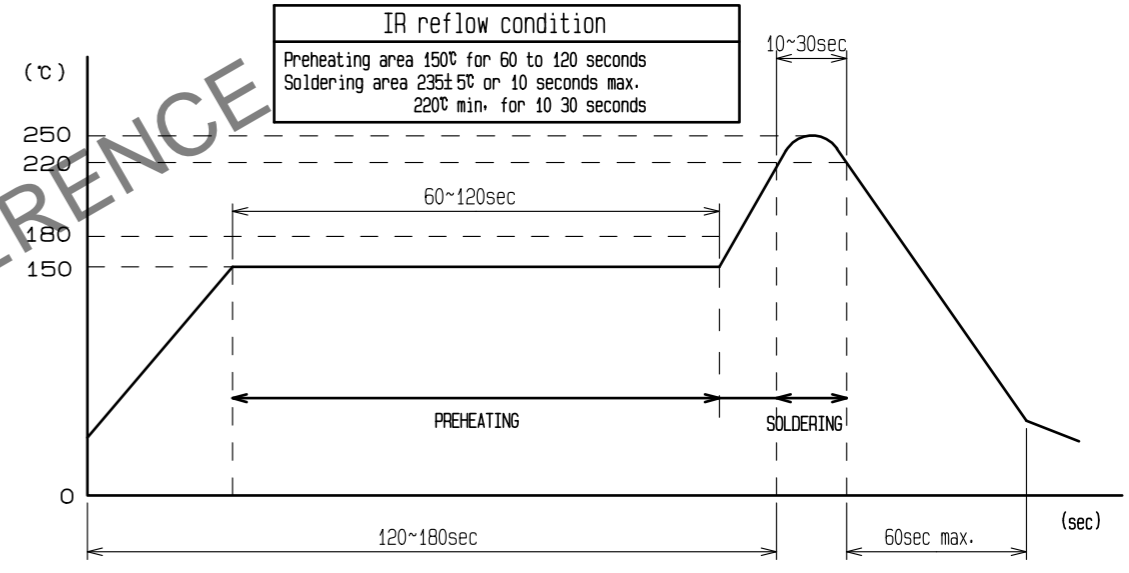

RoHS, ELV COMPLIANT

RECOMMENDED REFLOW PROFILE

Note1. The soldering process is allowed up to twice under the same condition. However, the interval between the first and second process must be maintained at the room temperature.
Note2. The temperature indicates the board surface temperature on the connector lead area.