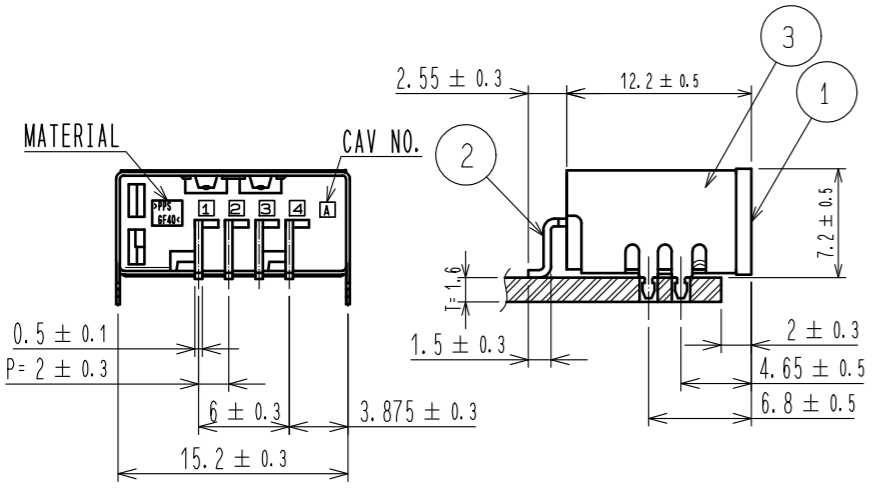

RoHS, ELV COMPLIANT

RECOMMENDED REFLOW PROFILE

Note1. The soldering process is allowed up to twice under the same condition. However, the interval between the first and second process must be maintained at the room temperature.
Note2. The temperature indicates the board surface temperature on the connector lead area.