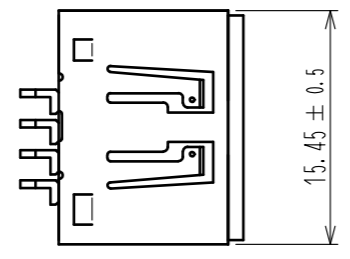

RoHS, ELV COMPLIANT

RECOMMENDED REFLOW PROFILE

Note1. The soldering process is allowed up to twice under the same condition. However, the interval between the first and second process must be maintained at the room temperature.
Note2. The temperature indicates the board surface temperature on the connector lead area.

3	COPPER ALLOY	Sn1					
2	BRASS	Ni1+Sn2	5	PE			
1	PPS	BLUE	4	PS			
NO.	MATERIAL	FINISH . REMARKS	NO.	MATERIAL	FINISH . REMARKS		
UNITS mm		SCALE 2 : 1	COUNT 5	DESCRIPTION OF REVISIONS DIS-T-00006678	DESIGNED TS. KUBOTA	CHECKED EJ. WAKATSUKI	DATE 20200909
		APPROVED : KI. HIROKAWA	20200326	DRAWING NO. EDC-166944-55-00			
		CHECKED : EJ. WAKATSUKI	20200325	PART NO. GT17H-4P-2H(C)(55)			
		DESIGNED : TS. KUBOTA	20200325	CODE NO. CL767-0172-1-55			
		DRAWN : YK. MITSUISHI	20200221				