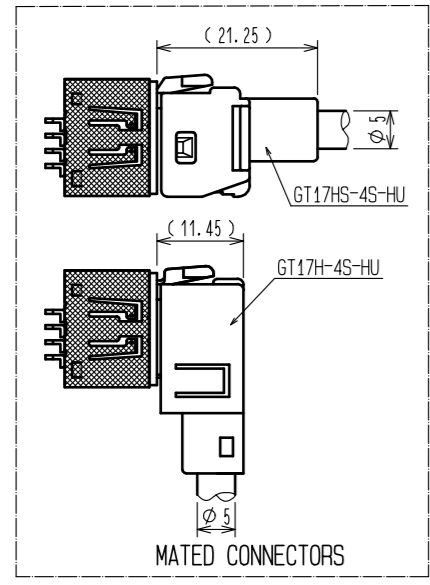

RoHS, ELV COMPLIANT

RECOMMENDED REFLOW PROFILE

Note1. The soldering process is allowed up to twice under the same condition. However, the interval between the first and second process must be maintained at the room temperature.
Note2. The temperature indicates the board surface temperature on the connector lead area.

3	COPPER ALLOY	Sn1					
2	BRASS	Ni1+Sn2	5	PE			
1	PPS	BLUE	4	PS			
NO.	MATERIAL	FINISH . REMARKS	NO.	MATERIAL	FINISH . REMARKS		
UNITS mm		SCALE 2 : 1	COUNT 5	DESCRIPTION OF REVISIONS DIS-T-00006678	DESIGNED TS. KUBOTA	CHECKED EJ. WAKATSUKI	DATE 20200909
		APPROVED : KI. HIROKAWA	20200326	DRAWING NO. EDC-166944-55-00			
		CHECKED : EJ. WAKATSUKI	20200325	PART NO. GT17H-4P-2H(C)(55)			
		DESIGNED : TS. KUBOTA	20200325	CODE NO. CL767-0172-1-55			
		DRAWN : YK. MITSUISHI	20200221				

HRS	DRAWING NO.	EDC-166944-55-00
	PART NO.	GT17H-4P-2H(C)(55)
	CODE NO.	CL767-0172-1-55
		2/2

X-ON Electronics

Largest Supplier of Electrical and Electronic Components

Click to view similar products for [Automotive Connectors](#) category: