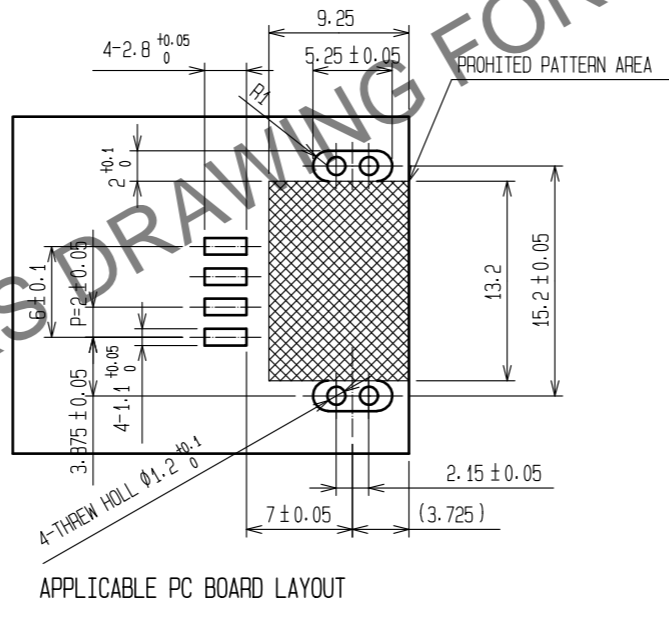

RoHS, ELV COMPLIANT

RECOMMENDED REFLOW PROFILE

Note1. The soldering process is allowed up to twice under the same condition. However, the interval between the first and second process must be maintained at the room temperature.
Note2. The temperature indicates the board surface temperature on the connector lead area.

3	COPPER ALLOY	Sn1					
2	BRASS	Ni1+Sn2	5	PE			
1	PPS	BLUE	4	PS			
NO.	MATERIAL	FINISH . REMARKS	NO.	MATERIAL	FINISH . REMARKS		
UNITS mm		SCALE 2 : 1	COUNT 5	DESCRIPTION OF REVISIONS DIS-T-00006678	DESIGNED TS. KUBOTA	CHECKED EJ. WAKATSUKI	DATE 20200909
		APPROVED : KI. HIROKAWA	20200326	DRAWING NO. EDC-166944-55-00			
		CHECKED : EJ. WAKATSUKI	20200325	PART NO. GT17H-4P-2H(C)(55)			
		DESIGNED : TS. KUBOTA	20200325	CODE NO. CL767-0172-1-55			
		DRAWN : YK. MITSUISHI	20200221				