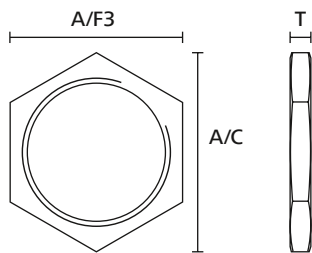

HelaGuard Accessories

• ALSS Stainless Steel Locknuts

The ALSS hexagonal locknut is used to secure fitting.

HelaGuard ALSS Stainless Steel Locknuts.

| | |
|------------------------------|-------------------------|
| MATERIAL | Stainless Steel (SS316) |
| Operating Temperature | -100 °C to +400 °C |

HelaGuard locknut

| TYPE | Thread Size | A/F Nut (A/F3) | Across Corners (A/C) | Thickness (T) | Pack Cont. | Colour | Article-No. |
|----------|-------------|----------------|----------------------|---------------|------------|------------|-------------|
| ALSS-M16 | M16 | 20 | 23 | 3.5 | 10 pcs. | Metal (ML) | 166-50126 |
| ALSS-M20 | M20 | 24 | 28 | 3.5 | 10 pcs. | Metal (ML) | 166-50127 |
| ALSS-M25 | M25 | 30 | 34 | 3.5 | 10 pcs. | Metal (ML) | 166-50128 |
| ALSS-M32 | M32 | 38 | 43 | 4.5 | 2 pcs. | Metal (ML) | 166-50129 |
| ALSS-M40 | M40 | 48 | 53 | 5.0 | 1 pcs. | Metal (ML) | 166-50130 |
| ALSS-M50 | M50 | 60 | 65 | 6.0 | 1 pcs. | Metal (ML) | 166-50131 |
| ALSS-M63 | M63 | 70 | 76 | 6.5 | 1 pcs. | Metal (ML) | 166-50132 |

All dimensions in mm. Subject to technical changes.
Minimum Order Quantity (MOQ) may differ from package content.

X-ON Electronics

Largest Supplier of Electrical and Electronic Components

Click to view similar products for [HellermannTyton](#) manufacturer: