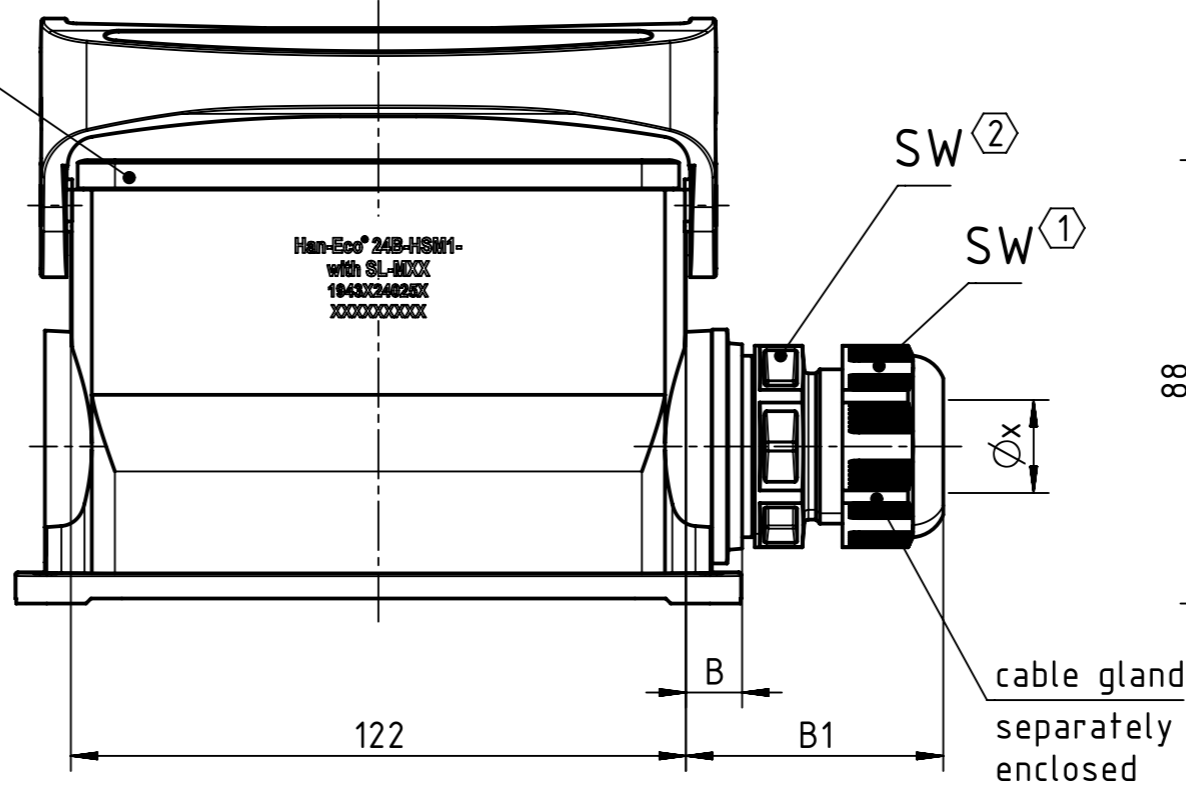

NBR seal

item 1-3 excluding cable gland

6	19431240253	Han-Eco 24B-HSM1-with SL-M40	25,1	77,9	46	16-28	20,0	20,0
5	19431240252	Han-Eco 24B-HSM1-with SL-M32	11,2	51,0	36	13-21	4,0	15,0
4	19431240251	Han-Eco 24B-HSM1-with SL-M25	11,2	47,6	29	9-17	4,0	10,0
3	19430240253	Han-Eco 24B-HSM1-with SL-M40	25,1					
2	19430240252	Han-Eco 24B-HSM1-with SL-M32	11,2					
1	19430240251	Han-Eco 24B-HSM1-with SL-M25	11,2					
item	partnumber	partname	B	B1	SW	Øx	①	②
							tightening torque Nm	

All Dimensions in mm
Original Size DIN A3

Scale
1:1,5

Free size tol.

Ref.

Sub.

All rights reserved
Department EL PD - DE

Created by
ROEBEN

Inspected by
SCHENK