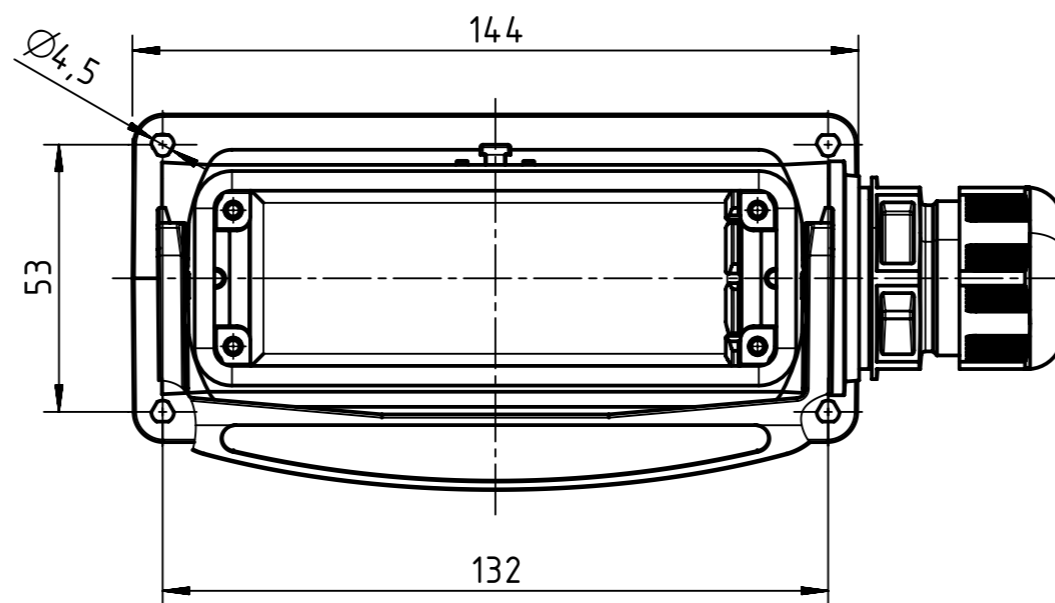

NBR seal

item 1-3 excluding cable gland

6	19431240253	Han-Eco 24B-HSM1-with SL-M40	25,1	77,9	46	16-28	20,0	20,0
5	19431240252	Han-Eco 24B-HSM1-with SL-M32	11,2	51,0	36	13-21	4,0	15,0
4	19431240251	Han-Eco 24B-HSM1-with SL-M25	11,2	47,6	29	9-17	4,0	10,0
3	19430240253	Han-Eco 24B-HSM1-with SL-M40	25,1					
2	19430240252	Han-Eco 24B-HSM1-with SL-M32	11,2					
1	19430240251	Han-Eco 24B-HSM1-with SL-M25	11,2					
item	partnumber	partname	B	B1	SW	Øx	①	②
							tightening torque Nm	

All Dimensions in mm
Original Size DIN A3

Scale
1:1,5

Free size tol.

Ref.

Sub.

All rights reserved
Department EL PD - DE

Created by
ROEBEN

Inspected by
SCHENK