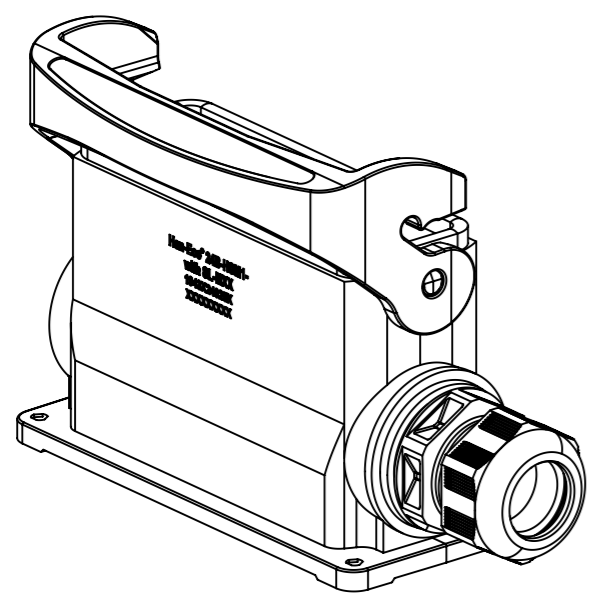

NBR seal

item 1-3 excluding cable gland

6	19431240253	Han-Eco 24B-HSM1-with SL-M40	25,1	77,9	46	16-28	20,0	20,0
5	19431240252	Han-Eco 24B-HSM1-with SL-M32	11,2	51,0	36	13-21	4,0	15,0
4	19431240251	Han-Eco 24B-HSM1-with SL-M25	11,2	47,6	29	9-17	4,0	10,0
3	19430240253	Han-Eco 24B-HSM1-with SL-M40	25,1					
2	19430240252	Han-Eco 24B-HSM1-with SL-M32	11,2					
1	19430240251	Han-Eco 24B-HSM1-with SL-M25	11,2					
item	partnumber	partname	B	B1	SW	Øx	①	②
							tightening torque Nm	

All Dimensions in mm
Original Size DIN A3

Scale
1:1,5

Free size tol.

Ref.

Sub.

All rights reserved
Department EL PD - DE

Created by
ROEBEN

Inspected by
SCHENK