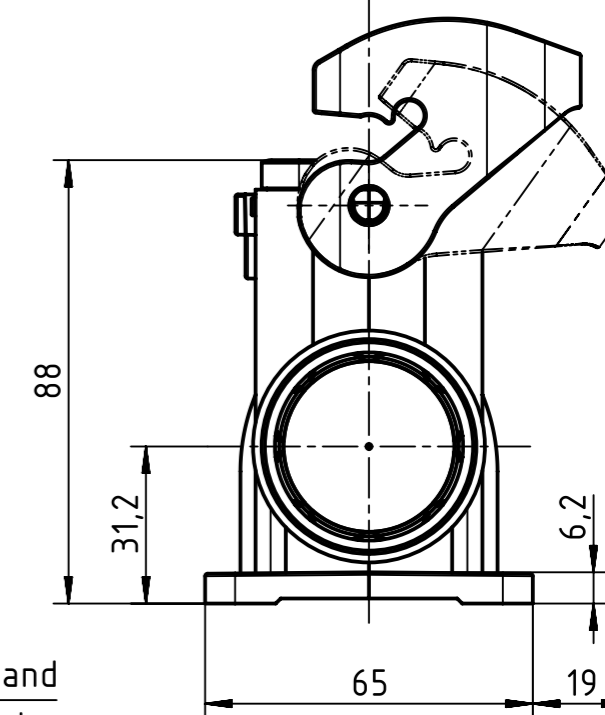

NBR seal

item 1-3 excluding cable gland

6	19431240253	Han-Eco 24B-HSM1-with SL-M40	25,1	77,9	46	16-28	20,0	20,0
5	19431240252	Han-Eco 24B-HSM1-with SL-M32	11,2	51,0	36	13-21	4,0	15,0
4	19431240251	Han-Eco 24B-HSM1-with SL-M25	11,2	47,6	29	9-17	4,0	10,0
3	19430240253	Han-Eco 24B-HSM1-with SL-M40	25,1					
2	19430240252	Han-Eco 24B-HSM1-with SL-M32	11,2					
1	19430240251	Han-Eco 24B-HSM1-with SL-M25	11,2					
item	partnumber	partname	B	B1	SW	Øx	①	②
							tightening torque Nm	

All Dimensions in mm
Original Size DIN A3

Scale
1:1,5

Free size tol.

Ref.

Sub.

All rights reserved
Department EL PD - DE

Created by
ROEBEN

Inspected by
SCHENK