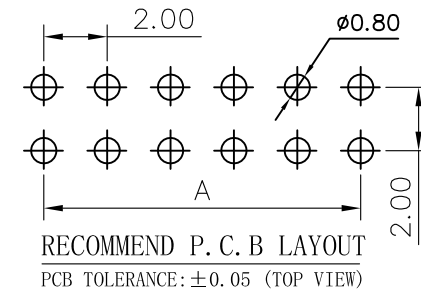

SPECIFICATIONS

Current Rating: 1.5 Amps
 Insulation Resistance: 1000M Ω Min
 Contact Resistance: 20m Ω Max
 Withstanding Voltage: AC 500V
 Operation Temperature: -40° to +105°
 Contact Material: Brass
 Standard: PA6T
 Insulator Material: Polyester (UL 94V-0)
 Contact Plating: Gold Flash
 Max. Processing Temp: 240° C for 30-60 seconds
 (260° C for 5 seconds)