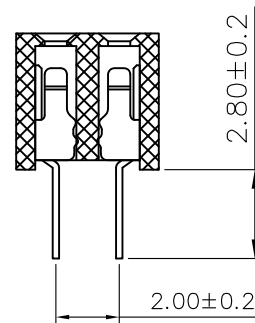

SPECIFICATIONS

Current Rating: 1.5 Amps
 Insulation Resistance: 1000M Ω Min
 Contact Resistance: 20m Ω Max
 Withstanding Voltage: AC 500V
 Operation Temperature: -40° to +105°
 Contact Material: Brass
 Standard: PA6T
 Insulator Material: Polyester (UL 94V-0)
 Contact Plating: Gold Flash
 Max. Processing Temp: 240° C for 30-60 seconds
 (260° C for 5 seconds)

 **韩下** 深圳市韩下电子有限公司

UNLESS OTHERWISE SPECIFIED TOLERANCE

X : ± 0.30 X° : $\pm 5^\circ$
 X.X : ± 0.25 X.X° : $\pm 1^\circ$
 X.XX : ± 0.20 X.XX° : $\pm 0.5^\circ$

DRAWN NAME:

HX PM2.0-2x9P ZC

SIZE	A4	SCALE	N:1	PROUCT NO.
REV	A	UNIT	mm	PROJECT
				PAGE 1/1