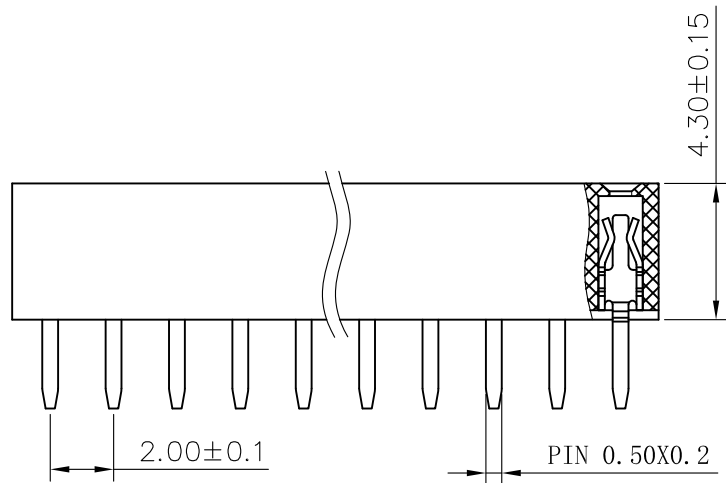

SPECIFICATIONS

Current Rating: 1.5 Amps
 Insulation Resistance: 1000M Ω Min
 Contact Resistance: 20m Ω Max
 Withstanding Voltage: AC 500V
 Operation Temperature: -40° to +105°
 Contact Material: Brass
 Standard: PA6T
 Insulator Material: Polyester (UL 94V-0)
 Contact Plating: Gold Flash
 Max. Processing Temp: 240° C for 30-60 seconds
 (260° C for 5 seconds)

 **韩下** 深圳市韩下电子有限公司

UNLESS OTHERWISE SPECIFIED TOLERANCE

X : ± 0.30 X° : $\pm 5^\circ$
 X.X : ± 0.25 X.X° : $\pm 1^\circ$
 X.XX : ± 0.20 X.XX° : $\pm 0.5^\circ$

DRAWN NAME:

HX PM2.0-2x9P ZC

SIZE	A4	SCALE	N:1	PROUCT NO.
REV	A	UNIT	mm	PROJECT
				PAGE 1/1