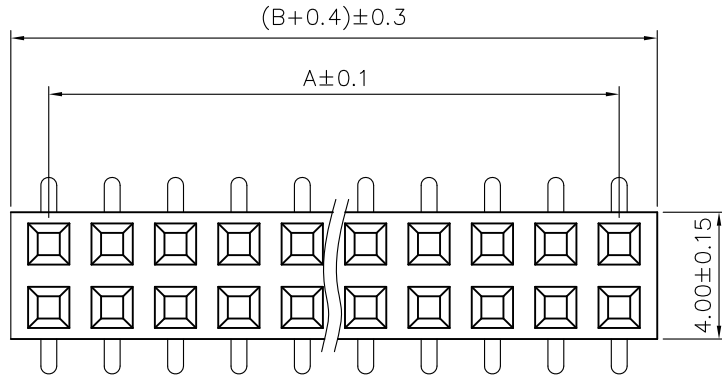

### SPECIFICATIONS

Current Rating: 1.5 Amps  
 Insulation Resistance: 1000M Ω Min  
 Contact Resistance: 20mΩ Max  
 Withstanding Voltage: AC 500V  
 Operation Temperature: -40° to +105°  
 Contact Material: Brass  
 Standard: PA6T  
 Insulator Material: Polyester (UL 94V-0)  
 Contact Plating: Gold Flash  
 Max. Processing Temp: 240° C for 30-60 seconds  
 (260° C for 5 seconds)