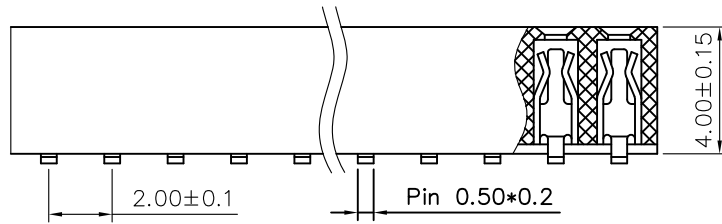

### SPECIFICATIONS

Current Rating: 1.5 Amps  
 Insulation Resistance: 1000M Ω Min  
 Contact Resistance: 20mΩ Max  
 Withstanding Voltage: AC 500V  
 Operation Temperature: -40° to +105°  
 Contact Material: Brass  
 Standard: PA6T  
 Insulator Material: Polyester (UL 94V-0)  
 Contact Plating: Gold Flash  
 Max. Processing Temp: 240° C for 30-60 seconds  
 (260° C for 5 seconds)