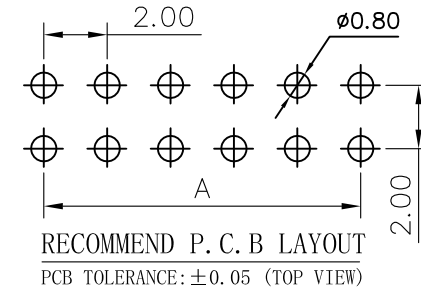

SPECIFICATIONS

Current Rating: 1.5 Amps
 Insulation Resistance: 1000M Ω Min
 Contact Resistance: 20mΩ Max
 Withstanding Voltage: AC 500V
 Operation Temperature: -40° to +105°
 Contact Material: Brass
 Standard: PA6T
 Insulator Material: Polyester (UL 94V-0)
 Contact Plating: Gold Flash
 Max. Processing Temp: 240° C for 30-60 seconds
 (260° C for 5 seconds)