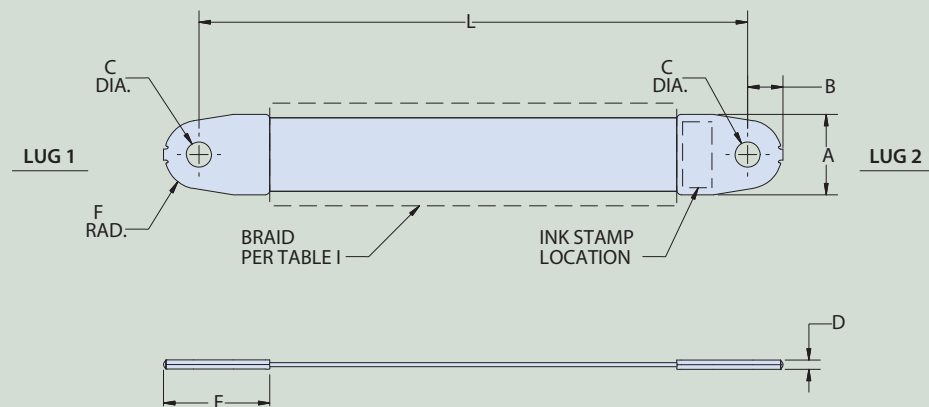

GENERAL DUTY Series 107 Ground Straps

107-133 Five available materials • configurable soldered lugs

GENERAL DUTY GROUND STRAPS, SOLDERED LUGS

How To Order						
Sample Part Number	107-133	A	1000	E	H	-10 S
Product Series	General-duty ground strap, soldered lugs					
Braid Material Code	See Table I					
Size Code	See Table II					
Lug 1 Hole	See Table III (If specifying 2 different sizes, specify smaller hole as Lug 1)					
Lug 2 Hole	See Table III					
Length	In 1 inch increments. Measured when part is relaxed.					
Insulation	S = Insulated Sleeveing Omit for none					

Code	Braid Material
A	Copper / Tin Plated
B	Copper / Silver Plated
C	Copper / Nickel Plated
D	Stainless Steel
E	Nickel 200

Size Code	A	B	D	E	F	Available Lug Hole Codes
250	0.37 (9.4)	0.16 (4.1)	0.100 (2.5)	0.52 (4.0)	0.156	A
500	0.69 (17.5)	0.33 (8.4)	0.100 (2.5)	1.04 (8.0)	0.313	B – G
781	0.75 (19.1)	0.33 (8.4)	0.100 (2.5)	1.04 (8.0)	0.313	D – G
1000	0.88 (22.4)	0.39 (9.9)	0.100 (2.5)	1.17 (9.5)	0.375	E – H
1500	1.01 (25.7)	0.46 (11.7)	0.100 (2.5)	1.29 (11.1)	0.438	E – I
2000	1.29 (32.8)	0.61 (15.5)	0.100 (2.5)	1.61 (15.1)	0.594	F – K

Lug 1 & 2 Hole Size Code	C Dia.	Stud Size (Ref.)
A	.114 / .122 (2.9 / 3.1)	#4
B	.142 / .152 (3.6 / 3.9)	#6
C	.168 / .178 (4.3 / 4.5)	#8
D	.193 / .203 (4.9 / 5.2)	#10
E	.260 / .275 (6.6 / 7.0)	1/4
F	.323 / .338 (8.2 / 8.6)	5/16
G	.385 / .400 (9.8 / 10.2)	3/8
H	.448 / .463 (11.4 / 11.8)	7/16
I	.510 / .525 (13.0 / 13.3)	1/2
J	.573 / .588 (14.6 / 14.9)	9/16
K	.635 / .650 (16.1 / 16.5)	5/8

MATERIAL/FINISH

Lugs: Copper/Electroless Nickel plate

Sleeving: Viton M23053/13, Sumitomo FE3 or SM60. Meets outgassing requirements of NASA SP-R-0022A.

Solder: 97 Tin / 3 Copper

X-ON Electronics

Largest Supplier of Electrical and Electronic Components