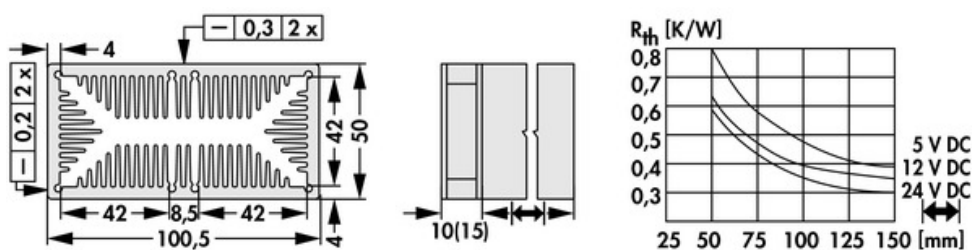

Data sheet Product LAM 5 D 50 24

Cooling aggregates > Miniature cooling aggregates
 50 x 100.5 mm, with axial fan, integrated clamp

Features

width:	100.5 mm
height:	50 mm
length:	50 mm
thermal resistance:	0.8 - 0.3 K/W
operating voltage of the fan motor:	<ul style="list-style-type: none"> • 5 V DC • 12 V DC • 24 V DC
surface:	natural colour anodised

Technical Drawing

Fan

Kugellagert, 5 V DC

type:	Sepa, ball bearing
dimensions:	50x50x10 mm
tension:	5 V DC
max. air volume:	10 m ³ /h
temperature range:	-10°C... +70°C
speed:	3,400 min ⁻¹
noise level:	17 dB(A)
weight:	19 g
failure rate (L ₁₀):	L ₁₀ < 95,000 h (20°C) MTBF < 280,000 h (20°C)
alarm output:	with

Kugellagert, 12 V DC

type:	Sepa, ball bearing
dimensions:	50x50x10 mm
tension:	12 V DC
max. air volume:	14.3 m ³ /h
temperature range:	-10°C... +70°C
speed:	4,800 min ⁻¹
noise level:	22 dB(A)
weight:	19 g
failure rate (L ₁₀):	L ₁₀ < 95,000 h (20°C) MTBF < 280,000 h (20°C)
alarm output:	with

Kugellagert, 24 V DC

type:	ebmpapst
dimensions:	50x50x15 mm
tension:	24 V DC
max. air volume:	20 m ³ /h
temperature range:	-20°C... +70°C

speed:	5,000 min⁻¹
noise level:	30 dB(A)
weight:	27 g
failure rate (L ₁₀):	L₁₀ 50,000 h (20°C)