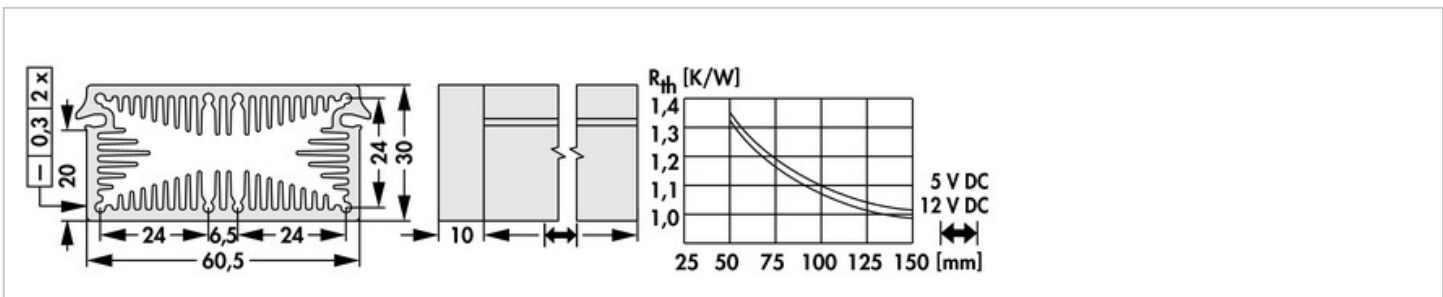

Data sheet Product LAM 3 D K 150 5

Cooling aggregates > Miniature cooling aggregates
30 x 60.5 mm, with axial fan

- compact design
- homogeneous heat distribution
- mounting possible on any side
- powerful axial-fan motor
- other lengths, special designs and machinings according to customer's specifications
- other surfaces, fan types and fan voltages upon request

Features

width:	60.5 mm
height:	30 mm
length:	150 mm
thermal resistance:	1.35 - 0.98 K/W
operating voltage of the fan motor:	<ul style="list-style-type: none"> • 5 V DC • 12 V DC
surface:	natural colour anodised

Technical Drawing

Fan**Kugellagert, 5 V DC**

type:	Sepa, ball bearing
dimensions:	30x30x10 mm
tension:	5 V DC
max. air volume:	6.8 m ³ /h
cur. consumpt.:	130 mA
temperature range:	-10°C... +70°C
speed:	8,500 min ⁻¹
noise level:	21 dB(A)
weight:	8 g
failure rate (L ₁₀):	L ₁₀ < 95,000 h (20°C) MTBF < 280,000 h (20°C)

Kugellagert, 12 V DC

type:	Sepa, ball bearing
dimensions:	30x30x10 mm
tension:	12 V DC
max. air volume:	7.7 m ³ /h
cur. consumpt.:	60 mA
temperature range:	-10°C ... +85°C
speed:	9,100 min ⁻¹
noise level:	27 dB(A)
weight:	8 g
failure rate (L ₁₀):	L ₁₀ > 100,000 h (20°C) MTBF > 400,000 h (20°C)