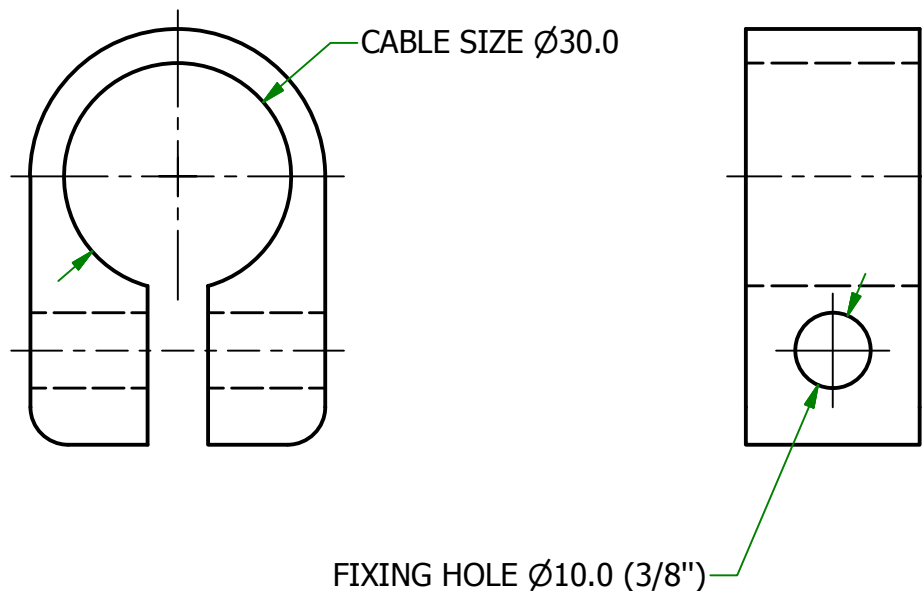

ESSENTRA

COMPONENTS

essentracomponents.com

© 2013 Essentra Components. All rights reserved.
Registered in England, Company No. 547495.
Registered Office: Avebury House,
201-249 Avebury Boulevard, Milton Keynes, MK9 1AU

Condition of Sale can be found on our website:
essentra.com.

Essentra Components does not warrant that the files will be error free and may create new versions ("Upgrades") at any time, which may correct such errors. Essentra Components has no obligation to notify you of such upgrades. Any upgraded file will be published to the website, when it becomes available.

You are not permitted to load any of the files on to a network server for the purposes of distribution to one or more other computer(s) on that network or to effect such distribution. Essentra Components shall not be liable for any loss or damage whatsoever or however caused, arising directly or indirectly from the use of the files.

UNCONTROLLED

UNLESS OTHERWISE STATED

ALL DIMENSIONS IN mm				DO NOT SCALE	
LINEAR TOLERANCE				THIRD ANGLE PROJECTION	
SIZE	(0)	(0.0)	(0.00)		
0-10mm	±0.5	±0.15	±0.10	ANGULAR TOLERANCE ±0.5 DEGREES UNSPECIFIED RADII 0.25mm DRAFT ANGLE 0.5 DEGREES	
10-30mm	±0.5	±0.20	±0.15		
30-50mm	±0.5	±0.30	±0.20		
50-100mm	±0.8	±0.50	±0.25		
100-200mm	±1.5	±0.80	±0.40		
200-300mm	±2.0	±1.20	±0.80		
300-500mm	±3.0	±2.00	±1.00		
+500mm	±5.0	±3.00	±1.50		

ORG.SCALE **1:1**

MATERIAL **LDPE**

ITEM No. **12882**

TITLE **STANDARD CLEAT**

DWG.No. **12882**

ISSUE No. **1**