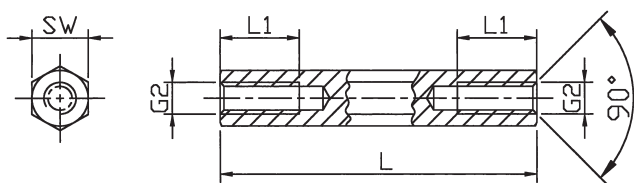

spacer bolt

[Brass, metric thread]

Standard range - spacer bolts [Brass, nickel plated]

EXECUTION DII [Internal / internal thread]

Thread lengths [mm]

L	L1 at M2.5 to M6	L1 at M2
5	5	5
6	6	6
8	8	8
10	10	10
12	12	6
15	15	6
18	9	6
from 20	10	6

Order No.	Execution	Material	SW* (hexagon)	Thread	Standard lengths in mm
111 x (length)	DII	Brass	SW4	M2	5, 6, 8, 10, 12, 15, 18, 20, 25, 30, 35, 40, 45, 50
1112 x	DII	Brass	SW4	M2.5	5, 6, 8, 10, 12, 15, 18, 20, 25, 30, 35, 40, 45, 50
112 x	DII	Brass	SW5	M2.5	5, 6, 8, 10, 12, 15, 18, 20, 25, 30, 35, 40, 45, 50, 55, 60
113 x	DII	Brass	SW5	M3	5, 6, 8, 10, 12, 15, 18, 20, 25, 30, 35, 40, 45, 50, 55, 60
114 x	DII	Brass	SW5.5	M3	5, 6, 8, 10, 12, 15, 18, 20, 25, 30, 35, 40, 45, 50, 55, 60, 65, 70
116 x	DII	Brass	SW7	M4	5, 6, 8, 10, 12, 15, 18, 20, 25, 30, 35, 40, 45, 50, 55, 60, 65, 70, 75, 80, 85, 90, 95, 100
118 x	DII	Brass	SW8	M5	8, 10, 12, 15, 18, 20, 25, 30, 35, 40, 45, 50, 55, 60, 65, 70, 75, 80, 85, 90, 95, 100
119 x	DII	Brass	SW10	M6	10, 12, 15, 18, 20, 25, 30, 35, 40, 45, 50, 55, 60, 65, 70, 75, 80, 85, 90, 95, 100

*SW: width across flats

Ordering example: 111 x 10 = DII / Ms / SW4 / M2 x 10

X-ON Electronics

Largest Supplier of Electrical and Electronic Components

Click to view similar products for [Standoffs & Spacers](#) category: