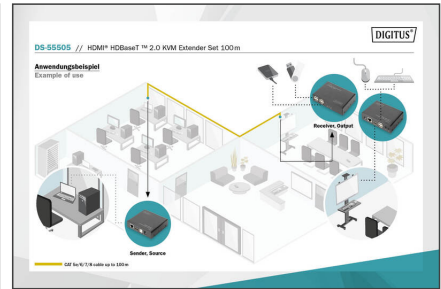

More images: