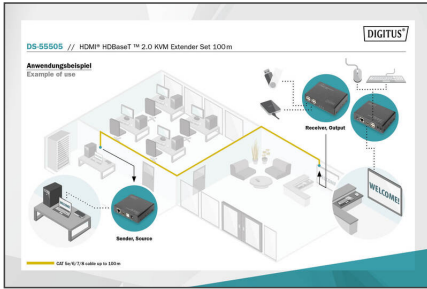

More images: