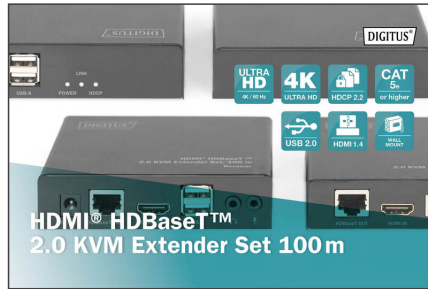

More images: