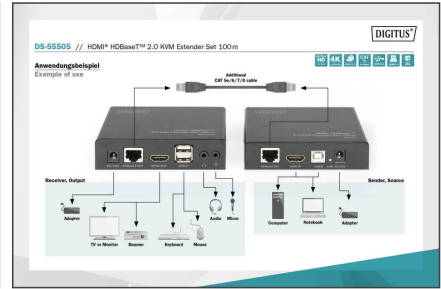

More images: