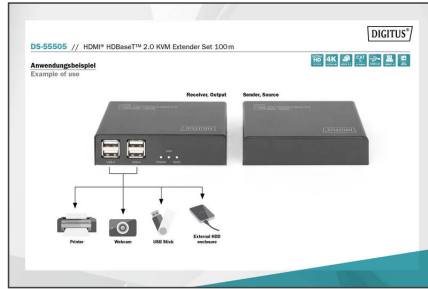

More images: