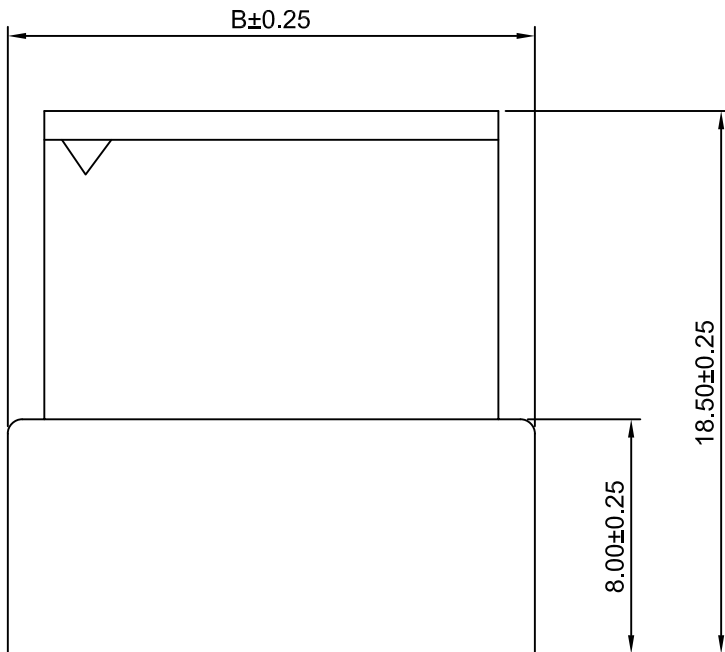

Ordering Information:

C2521HM-XP - **
 1 2

1.Part No.

2.Color:

(blank):Black

WH:White

SPECIFICATIONS:

Current Rating: 3A AC,DC

Voltage Rating: 250V AC,DC

Temperature Range: -40°C ~ +105°C

Contact Resistance: 10mΩ Max

Insulation Resistance: 500MΩ Min

Withstanding Voltage: 1500V AC/minute

Material: Nylon 66,UL94V-0(Black)

Ordering Information & Dimensions

Circuits	Dimensions(mm)		Circuits	Dimensions(mm)	
	A	B		A	B
2P	2.50	8.00	8P	17.50	23.00
3P	5.00	10.50	9P	20.00	25.50
4P	7.50	13.00	10P	22.50	28.00
5P	10.00	15.50	11P	25.00	30.50
6P	12.50	18.00	12P	27.50	33.00
7P	15.00	20.50			

CHANGJIANG CONNECTORS CO.,LTD.

Unit	Scale	Sheet
mm	4:1	1 of 1

Title :

2.50mm PITCH

Draw BY:	Approved :
LIZQ	GONGYB

HOUSING

General Tolerance

x.xx±0.25	ANGLE±
x.xxx±0.20	
x.xxxx±0.15	