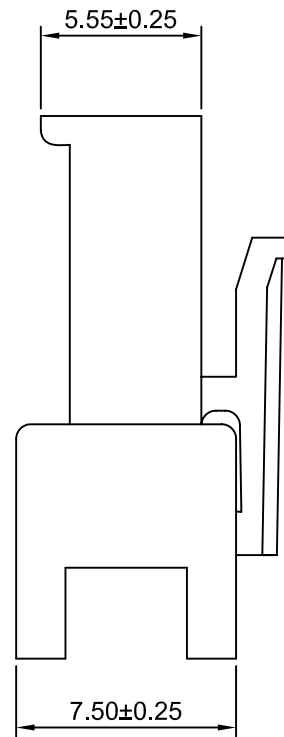

Ordering Information:

C2521HM-XP - **
 1 2

1.Part No.

2.Color:

(blank):Black

WH:White

SPECIFICATIONS:

Current Rating: 3A AC,DC

Voltage Rating: 250V AC,DC

Temperature Range: -40°C ~ +105°C

Contact Resistance: 10mΩ Max

Insulation Resistance: 500MΩ Min

Withstanding Voltage: 1500V AC/minute

Material: Nylon 66,UL94V-0(Black)

Ordering Information & Dimensions

Circuits	Dimensions(mm)		Circuits	Dimensions(mm)	
	A	B		A	B
2P	2.50	8.00	8P	17.50	23.00
3P	5.00	10.50	9P	20.00	25.50
4P	7.50	13.00	10P	22.50	28.00
5P	10.00	15.50	11P	25.00	30.50
6P	12.50	18.00	12P	27.50	33.00
7P	15.00	20.50			

CHANGJIANG CONNECTORS CO.,LTD.

Unit	Scale	Sheet
mm	4:1	1 of 1

Title :

2.50mm PITCH

Draw BY:	Approved :
LIZQ	GONGYB

HOUSING

General Tolerance

x.xx±0.25	ANGLE±
x.xxx±0.20	
x.xxxx±0.15	