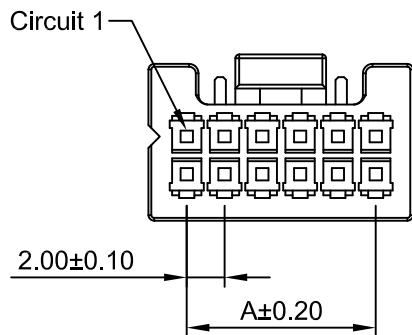

2x4P~2x7P Without Guide bulge
 2x8P~2x20P With Guide bulge

SPECIFICATIONS:

Current Rating: 3A AC,DC
 Voltage Rating: 250V AC,DC
 Temperature Range: -40°C ~ +105°C
 Contact Resistance: 10mΩ Max.
 Insulation Resistance: 1000MΩ Min.
 Withstanding Voltage: 800V AC/minute
 Material: Nylon66,UL94V-0(Natural)

Ordering Information & Dimensions

Part NO.	Dimensions(mm)	
	A	B
A2006HU-2x4P	6.00	10.00
A2006HU-2x5P	8.00	12.00
A2006HU-2x6P	10.00	14.00
A2006HU-2x7P	12.00	16.00
A2006HU-2x8P	14.00	18.00
A2006HU-2x9P	16.00	20.00
A2006HU-2x10P	18.00	22.00
A2006HU-2x11P	20.00	24.00
A2006HU-2x12P	22.00	26.00
A2006HU-2x13P	24.00	28.00
A2006HU-2x14P	26.00	30.00
A2006HU-2x15P	28.00	32.00
A2006HU-2x16P	30.00	34.00
A2006HU-2x17P	32.00	36.00
A2006HU-2x18P	34.00	38.00
A2006HU-2x19P	36.00	40.00
A2006HU-2x20P	38.00	42.00

REV	DESCRIPTION	DATE
A1	MODIFY DRAWING	2021.06.16
A0	NEW RELEASE	2016.07.20

CJTconn CHANGJIANG CONNECTORS CO.,LTD.

Unit	Scale	Sheet	TITLE
mm	2.5:1	1 of 1	2.00mm PITCH HOUSING
DRWN	CHK'D	APPR	
Dengchun Yi	Diankui Wan	Jack Yin	
General Tolerances			THIRD ANGLE PROJECTION
x.x±0.25 x.xx±0.20 x.xxx±0.15 ANGLES ±1°			DRAWING NO.
			A2006HU-2xXP
			REV A1