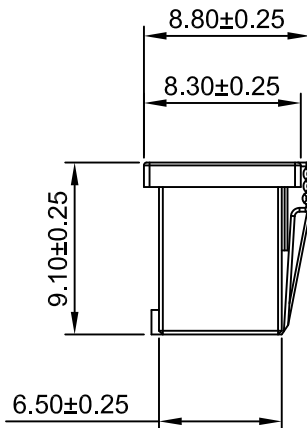

Ordering Information:

A2006HU-2xXP - ***
 1 2

1.Part NO.

2.Color

- | | |
|------------------|------------------|
| (Blank): Natural | BL: Blue |
| BK: Black | DO: Dark Orange |
| CB: Cobalt Blue | DH: Dark Gray |
| DP: Dark Purple | OR: Orange |
| IV: Ivory | MG: Moss green |
| DPK: Dark pink | LY: Lemon yellow |
| LE: Light blue | |
| TR: Tomato red | |

2x4P~2x7P Without Guide bulge
 2x8P~2x20P With Guide bulge

SPECIFICATIONS:

Current Rating: 3A AC,DC
 Voltage Rating: 250V AC,DC
 Temperature Range: -40°C ~ +105°C
 Contact Resistance: 10mΩ Max.
 Insulation Resistance: 1000MΩ Min.
 Withstanding Voltage: 800V AC/minute
 Material: Nylon66,UL94V-0(Natural)

Ordering Information & Dimensions

Part NO.	Dimensions(mm)	
	A	B
A2006HU-2x4P	6.00	10.00
A2006HU-2x5P	8.00	12.00
A2006HU-2x6P	10.00	14.00
A2006HU-2x7P	12.00	16.00
A2006HU-2x8P	14.00	18.00
A2006HU-2x9P	16.00	20.00
A2006HU-2x10P	18.00	22.00
A2006HU-2x11P	20.00	24.00
A2006HU-2x12P	22.00	26.00
A2006HU-2x13P	24.00	28.00
A2006HU-2x14P	26.00	30.00
A2006HU-2x15P	28.00	32.00
A2006HU-2x16P	30.00	34.00
A2006HU-2x17P	32.00	36.00
A2006HU-2x18P	34.00	38.00
A2006HU-2x19P	36.00	40.00
A2006HU-2x20P	38.00	42.00

REV	DESCRIPTION	DATE
A1	MODIFY DRAWING	2021.06.16
A0	NEW RELEASE	2016.07.20

CJTconn CHANGJIANG CONNECTORS CO.,LTD.

Unit	Scale	Sheet	TITLE
mm	2.5:1	1 of 1	2.00mm PITCH HOUSING
DRWN	CHK'D	APPR	
Dengchun Yi	Diankui Wan	Jack Yin	
General Tolerances			THIRD ANGLE PROJECTION
x.x±0.25 x.xx±0.20 x.xxx±0.15 ANGLES ±1°			DRAWING NO.
			A2006HU-2xXP
			REV A1