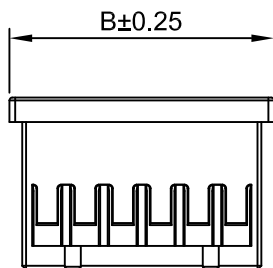

Ordering Information:

A2006HU-2xXP - ***
 1 2

1.Part NO.

2.Color

- | | |
|------------------|------------------|
| (Blank): Natural | BL: Blue |
| BK: Black | DO: Dark Orange |
| CB: Cobalt Blue | DH: Dark Gray |
| DP: Dark Purple | OR: Orange |
| IV: Ivory | MG: Moss green |
| DPK: Dark pink | LY: Lemon yellow |
| LE: Light blue | |
| TR: Tomato red | |

2x4P~2x7P Without Guide bulge
 2x8P~2x20P With Guide bulge

SPECIFICATIONS:

Current Rating: 3A AC,DC
 Voltage Rating: 250V AC,DC
 Temperature Range: -40°C ~ +105°C
 Contact Resistance: 10mΩ Max.
 Insulation Resistance: 1000MΩ Min.
 Withstanding Voltage: 800V AC/minute
 Material: Nylon66,UL94V-0(Natural)

Ordering Information & Dimensions

Part NO.	Dimensions(mm)	
	A	B
A2006HU-2x4P	6.00	10.00
A2006HU-2x5P	8.00	12.00
A2006HU-2x6P	10.00	14.00
A2006HU-2x7P	12.00	16.00
A2006HU-2x8P	14.00	18.00
A2006HU-2x9P	16.00	20.00
A2006HU-2x10P	18.00	22.00
A2006HU-2x11P	20.00	24.00
A2006HU-2x12P	22.00	26.00
A2006HU-2x13P	24.00	28.00
A2006HU-2x14P	26.00	30.00
A2006HU-2x15P	28.00	32.00
A2006HU-2x16P	30.00	34.00
A2006HU-2x17P	32.00	36.00
A2006HU-2x18P	34.00	38.00
A2006HU-2x19P	36.00	40.00
A2006HU-2x20P	38.00	42.00