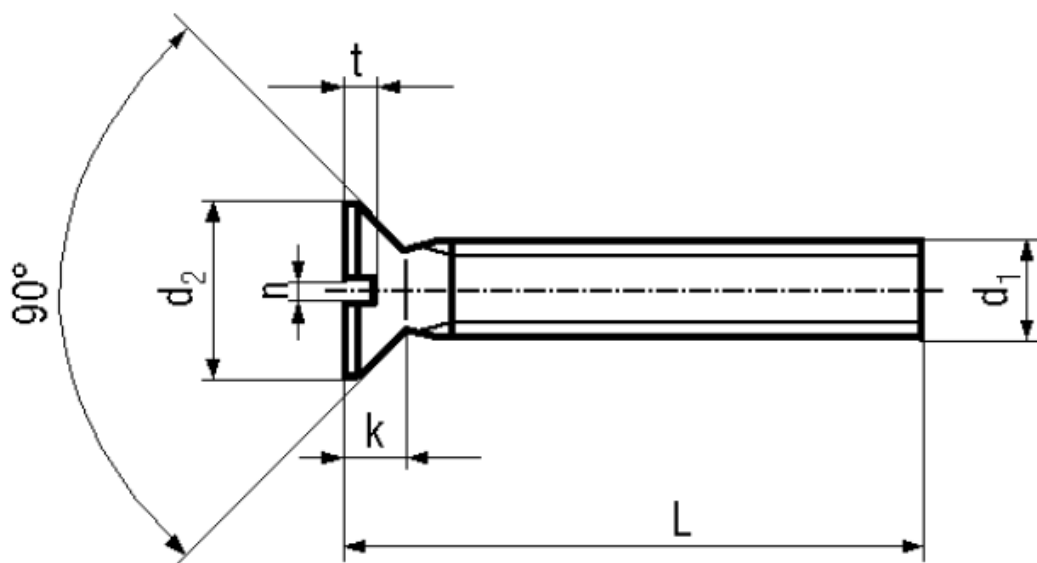

BN 654 - DIN 963 A - ~ISO 2009

Slotted flat countersunk head screws

DIN 963 A
~ISO 2009
~UNI 6109

Material Quality

Article No. - 1247166

d_1	M8
L	25
d_2	14,5
k max.	4
n	2
t min.	1,6

DIN 963: Standard withdrawn

All lengths fully threaded.

Slotted flat countersunk head screws with small head VSM 13328: BN 658

X-ON Electronics

Largest Supplier of Electrical and Electronic Components

Click to view similar products for [Screws & Fasteners](#) category: