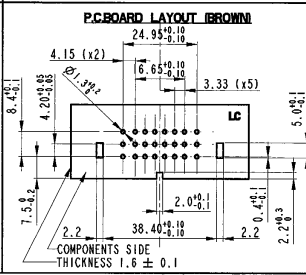

FSC 308654 SHEET 2 OF 2

**KEY CODE "A"**  
COLOUR : BLACK  
PIN-HEADER CATALOG NUMBER:  
**HCCPHPE24BKA90F**

**COUPLING WITH FEMALE HOUSING**  
CATALOG NUMBER:  
**211\_PC249S00XX**

**KEY CODE "B"**  
COLOUR : GREY  
PIN-HEADER CATALOG NUMBER:  
**HCCPHPE24GYB90F**

**COUPLING WITH FEMALE HOUSING**  
CATALOG NUMBER:  
**211\_PC249S80XX**

**KEY CODE "C"**  
COLOUR : BROWN  
PIN-HEADER CATALOG NUMBER:  
**HCCPHPE24BNC90F**

**COUPLING WITH FEMALE HOUSING**  
CATALOG NUMBER:  
**211\_PC249S10XX**

Description : <b>24 POSITIONS RECEPTACLE 90°</b>		Cat. No : <b>SEE DRAWING</b>	
Draft: <i>[Signature]</i>	This is our exclusive property. It is not to be copied, registered or disclosed to a third party, nor used for manufacturing without our written consent, and has to be returned to us in case of no usage.	European projection  Not to scale	 <b>FCI</b> <b>FRAMATOME CONNECTORS INTERNATIONAL</b> Framatome connectors Italia S.p.A. <b>FSC 308654</b> customer drawing
Date: <b>06/12/02</b>			
We reserve the right to change dimensions or requirements without prior notice.			Max. 10