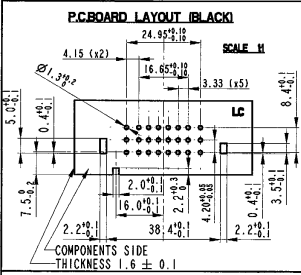

FSC 308654 SHEET 2 OF 2

**KEY CODE "A"**  
COLOUR : BLACK  
PIN-HEADER CATALOG NUMBER:  
**HCCPHPE24BKA90F**

**COUPLING WITH FEMALE HOUSING**  
CATALOG NUMBER:  
**211\_PC249S00XX**

**KEY CODE "B"**  
COLOUR : GREY  
PIN-HEADER CATALOG NUMBER:  
**HCCPHPE24GYB90F**

**COUPLING WITH FEMALE HOUSING**  
CATALOG NUMBER:  
**211\_PC249S80XX**

**KEY CODE "C"**  
COLOUR : BROWN  
PIN-HEADER CATALOG NUMBER:  
**HCCPHPE24BNC90F**

**COUPLING WITH FEMALE HOUSING**  
CATALOG NUMBER:  
**211\_PC249S10XX**

Description : <b>24 POSITIONS RECEPTACLE 90°</b>		Cat. No : <b>SEE DRAWING</b>	
Draft: <i>[Signature]</i>	This is our exclusive property. It is not to be copied, registered or disclosed to a third party, nor used for manufacturing without our written consent, and has to be returned to us in case of no usage.	European projection  Not to scale	 <b>FCI</b> <b>FRAMATOME CONNECTORS INTERNATIONAL</b> Framatome connectors Italia S.p.A. <b>FSC 308654</b> customer drawing
Date: <b>06/12/02</b>			
We reserve the right to change dimensions or requirements without prior notice.			Max. 10