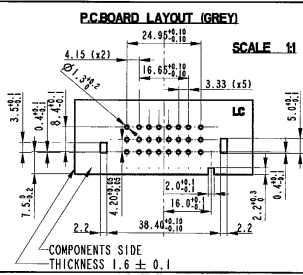

FSC 308654 SHEET 2 OF 2

**KEY CODE "A"**  
COLOUR : BLACK  
PIN-HEADER CATALOG NUMBER:  
**HCCPHPE24BKA90F**

**COUPLING WITH FEMALE HOUSING**  
CATALOG NUMBER:  
**211\_PC249S00XX**

**KEY CODE "B"**  
COLOUR : GREY  
PIN-HEADER CATALOG NUMBER:  
**HCCPHPE24GYB90F**

**COUPLING WITH FEMALE HOUSING**  
CATALOG NUMBER:  
**211\_PC249S80XX**

**KEY CODE "C"**  
COLOUR : BROWN  
PIN-HEADER CATALOG NUMBER:  
**HCCPHPE24BNC90F**

**COUPLING WITH FEMALE HOUSING**  
CATALOG NUMBER:  
**211\_PC249S10XX**

Description : <b>24 POSITIONS RECEPTACLE 90°</b>		Cat. No : <b>SEE DRAWING</b>	
Draft: <i>[Signature]</i>	This is our exclusive property. It is not to be copied, registered or disclosed to a third party, nor used for manufacturing without our written consent, and has to be returned to us in case of no usage.	European projection  Not to scale	 <b>FCI</b> <b>FRAMATOME CONNECTORS INTERNATIONAL</b> Framatome connectors Italia S.p.A. <b>FSC 308654</b> customer drawing
Date: <b>06/12/02</b>			
We reserve the right to change dimensions or requirements without prior notice.			Max. 10